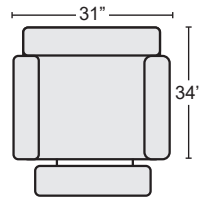

ROCKER RECLINER

FABRIC	#262459	$ 495.00	QTY _____
LEATHER	#262458	$ 695.00	QTY _____

SWIVEL GLIDER RECLINER

FABRIC	#262457	$ 550.00	QTY _____
LEATHER	#262456	$ 795.00	QTY _____

SPACE SAVER RECLINER

FABRIC	#262455	$ 550.00	QTY _____
LEATHER	#262454	$ 695.00	QTY _____

FABRIC CHOICES

SOLID FABRICS ONLY, YOU MAY USE UNIVERSAL HANDLES. UNIVERSAL BODY AND ACCENTS MAY BE USED ON RECLINERS

LEATHER CHOICES

- ☐ 56983AL DOVE GREY
- ☐ 56983BL GREY
- ☐ 56984L WHISKEY
- ☐ 56986L TEXAS

* NON-POWERED OPTIONS WILL COME WITH WOODEN PULL HANDLES

POWER ROCKER RECLINER

FABRIC	#262467	$ 650.00	QTY _____
LEATHER	#262466	$ 895.00	QTY _____

POWER SWIVEL GLIDER RECLINER

FABRIC	#262465	$ 595.00	QTY _____
LEATHER	#262464	$ 850.00	QTY _____

POWER SPACE SAVER RECLINER

FABRIC	#262463	$ 695.00	QTY _____
LEATHER	#262462	$ 850.00	QTY _____

POWER SWIVEL GLIDER RECLINER W/ TILT HEADREST

FABRIC	#262471	$ 795.00	QTY _____
LEATHER	#262470	$ 950.00	QTY _____

PWR ROCKER RECLINER W/TILT HEADREST

FABRIC	#262473	$ 750.00	QTY _____
LEATHER	#262472	$ 950.00	QTY _____

PWR SPACE SAVER RECLINER W/TILT HEADREST

FABRIC	#262469	$ 750.00	QTY _____
LEATHER	#262468	$ 895.00	QTY _____