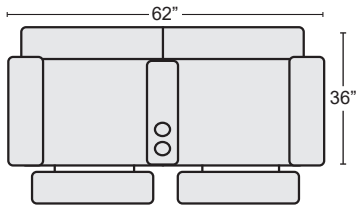

POWER RCKR RECL. LOVESEAT W/ CONSOLE

FABRIC	#262444	$ 1,495.00	QTY _____
LEATHER	#262435	$ 1,895.00	QTY _____

ROCKER RECLINING LOVESEAT W/ CONSOLE

FABRIC	#262441	$ 1,195.00	QTY _____
LEATHER	#262432	$ 1,695.00	QTY _____

POWER RECLINING LOVESEAT W/ CONSOLE

FABRIC	#262443	$ 1,395.00	QTY _____
LEATHER	#262434	$ 1,795.00	QTY _____

RECLINING LOVESEAT W/ CONSOLE

FABRIC	#262440	$ 1,150.00	QTY _____
LEATHER	#262431	$ 1,595.00	QTY _____

PWR ROCKER LOVESEAT W/ CONSOLE & TILT HEADREST

FABRIC	#262446	$ 1,750.00	QTY _____
LEATHER	#262437	$ 2,195.00	QTY _____

RECLINING LOVESEAT W/ CONSOLE & TILT HEADREST

FABRIC	#262445	$ 1,695.00	QTY _____
LEATHER	#262436	$ 2,095.00	QTY _____