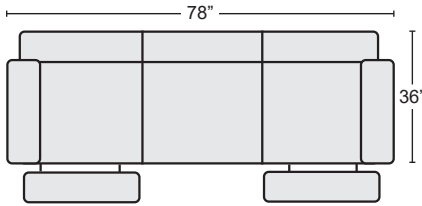

*LAST UPDATED 03/16/21

First Name: _____ Last Name: _____

Guest Signature: _____ Date: _____

Sales Person Name: _____

Sale Order Number: _____

POWER RECLINING SOFA

FABRIC	#262452	\$ 1,395.00	QTY _____
LEATHER	#262449	\$ 1,795.00	QTY _____