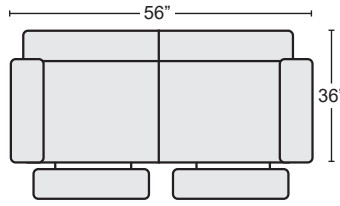

POWER RECLINING LOVESEAT

FABRIC	#262442	$ 1,350.00	QTY _____
LEATHER	#262433	$ 1,795.00	QTY _____

RECLINING LOVESEAT

FABRIC	#262439	$ 1,150.00	QTY _____
LEATHER	#262430	$ 1,595.00	QTY _____

PWR RECL LOVESEAT W/TILT HEADREST

FABRIC	#262447	$ 1,650.00	QTY _____
LEATHER	#262438	$ 2,095.00	QTY _____