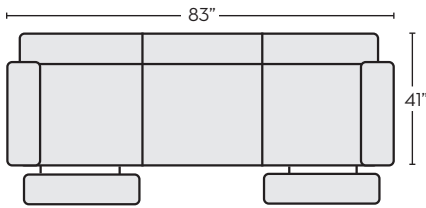

*LAST UPDATED 11/13/23

First Name: _____ Last Name: _____

Guest Signature: _____ Date: _____

Sales Person Name: _____

Sale Order Number: _____

POWER WALLAWAY RECLINING SOFA W/DROP DOWN CONSOLE TABLE + PWR HEADREST & USB
#323766 \$1,995.00 QTY_