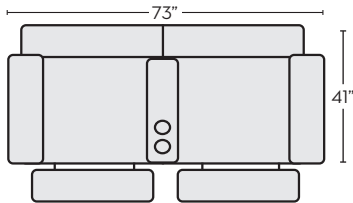

MANUAL WALLAWAY RECLINING SOFA W/DROP DOWN CONSOLE TABLE
#323780 $1,695.00 QTY_

POWER ROCKER RECLINING CONSOLE LOVESEAT W/ PWR HEADREST & USB
#323778 $2,195.00 QTY_