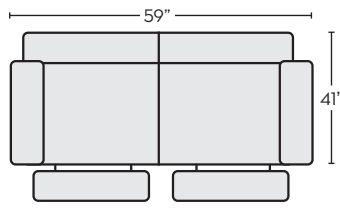

*LAST UPDATED 11/13/23

First Name: _____ Last Name: _____

Guest Signature: _____ Date: _____

Sales Person Name: _____

Sale Order Number: _____

POWER WALLAWAY RECLINING SOFA W/DROP DOWN CONSOLE TABLE + PWR HEADREST & USB
#323766 \$1,995.00 QTY_