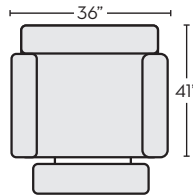

MANUAL WALLAWAY RECLINING LOVESEAT
#323772 $1,595.00 QTY_

POWER SWIVEL GLIDER RECLINER W/PWR HEADREST & USB
#323784 $1,195.00 QTY_

POWER ROCKER RECLINING CONSOLE LOVESEAT W/USB
#323777 $2,095.00 QTY_

POWER ROCKER RECLINER W/PWR HEADREST & USB
#323764 $1,150.00 QTY_

POWER WALLAWAY RECLINING CONSOLE LOVESEAT W/PWR HEADREST & USB
#323765 $1,995.00 QTY_

POWER WALLAWAY RECLINER W/POWER HEADREST & USB
#323771 $1,095.00 QTY_

POWER WALLAWAY RECLINING CONSOLE LOVESEAT W/USB
#323776 $1,895.00 QTY_

MANUAL WALLAWAY RECLINER
#323767 $895.00 QTY_

MANUAL ROCKER RECLINING CONSOLE LOVESEAT
#323774 $1,895.00 QTY_

MANUAL WALLAWAY RECLINING CONSOLE LOVESEAT
#323773 $1,695.00 QTY_

FABRIC CHOICES

SOLID FABRICS ONLY, YOU MAY USE UNIVERSAL HANDLES. UNIVERSAL BODY AND ACCENTS MAY BE USED ON RECLINERS

POWER SWIVEL GLIDER RECLINER W/USB
#323783 $1,095.00 QTY_

POWER ROCKER RECLINER W/USB
#323770 $1,050.00 QTY_

POWER WALLAWAY RECLINER W/USB
#323769 $995.00 QTY_

MANUAL SWIVEL GLIDER RECLINER
#323782 $995.00 QTY_

MANUAL ROCKER RECLINER
#323768 $950.00 QTY_