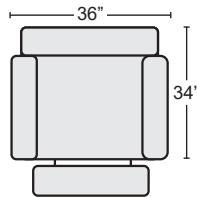

ROCKER RECLINER
FABRIC #301553 $ 850.00 QTY _____

SWIVEL GLIDER RECLINER
FABRIC #301552 $ 950.00 QTY _____

WALLAWAY RECLINER
FABRIC #301551 $ 850.00 QTY _____

POWER ROCKER RECLINER
FABRIC #301556 $ 1,050.00 QTY _____

POWER SWIVEL GLIDER RECLINER
FABRIC #301555 $ 1,095.00 QTY _____

POWER WALLAWAY RECLINER
FABRIC #301554 $ 995.00 QTY _____

POWER SWIVEL GLIDER RECLINER W/ TILT HEADREST
FABRIC #301558 $ 1,195.00 QTY _____

PWR ROCKER RECLINER W/TILT HEADREST
FABRIC #301559 $ 1,150.00 QTY _____

POWER WALLAWAY RECLINER W/PWR TILT HEADREST
FABRIC #301557 $ 1,095.00 QTY _____

FABRIC CHOICES

SOLID FABRICS ONLY, YOU MAY USE UNIVERSAL HANDLES. UNIVERSAL BODY AND ACCENTS MAY BE USED ON RECLINERS