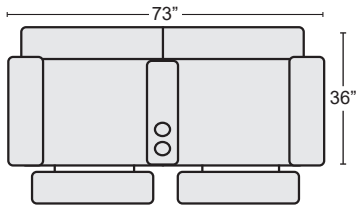

POWER ROCKER CONSOLE LOVESEAT
FABRIC #301565 $ 1,950.00 QTY _____

ROCKER CONSOLE LOVESEAT
FABRIC #301562 $ 1,650.00 QTY _____

POWER WALLAWAY CONSOLE LOVESEAT
FABRIC #301564 $ 1,850.00 QTY _____

WALLAWAY CONSOLE LOVESEAT
FABRIC #301561 $ 1,595.00 QTY _____

POWER ROCKER CONSOLE LOVESEAT W/TILT HEADREST
FABRIC #301567 $ 2,150.00 QTY _____

POWER WALLAWAY RECLINING CONSOLE LOVESEAT W/ TILT HEADREST
FABRIC #301566 $ 1,995.00 QTY _____