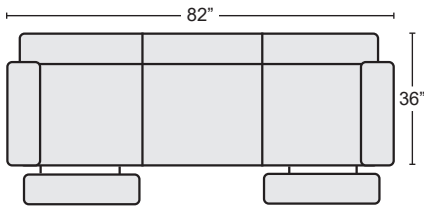

*LAST UPDATED 08/18/22

First Name: _____ Last Name: _____

Guest Signature: _____ Date: _____

Sales Person Name: _____

Sale Order Number: _____

POWER WALLAWAY SOFA/ DROP DOWN CONSOLE TABLE
 FABRIC #301570 \$ 1,850.00 QTY _____

WALLAWAY SOFA W/DROP DOWN CONSOLE TABLE
 FABRIC #301569 \$ 1,595.00 QTY _____

POWER WALLAWAY RECLINING SOFA W W/DROP DOWN CONSOLE TABLE & TILT HEADREST
 FABRIC #301571 \$ 1,995.00 QTY _____

POWER WALLAWAY LOVESEAT
 FABRIC #301563 \$ 1,795.00 QTY _____