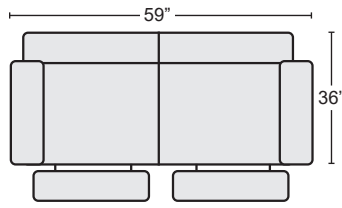

POWER WALLAWAY LOVESEAT
FABRIC #301563 $ 1,795.00 QTY _____

WALLAWAY LOVESEAT
FABRIC #301560 $ 1,550.00 QTY _____

POWER WALLAWAY LOVESEAT W/PWR TILT HEADREST
FABRIC #301568 $ 1,950.00 QTY _____