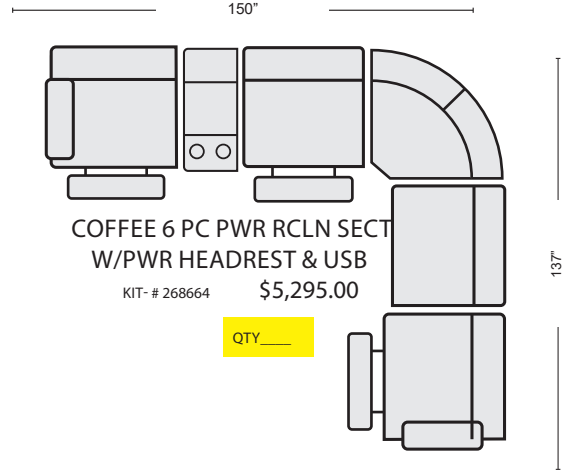

COFFEE 6 PC PWR RCLN SECT W/PWR HEADREST & USB
 KIT- # 268664 \$5,295.00 QTY _____

LINEN POWER RECLINING SOFA W/PWR HR, BUILT-IN BATTERY & USB
 #268131 \$2,295.00 QTY _____

COFFEE POWER RECLINING SOFA W/PWR HR, BUILT-IN BATTERY & USB
 #268130 \$2,295.00 QTY _____