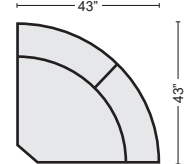

BLUE POWER RECLINER W/PWR HEADREST, BUILT-IN BATTERY & USB
#268123 $1,495.00 QTY _____

COFFEE WEDGE
#268136 $780.00 QTY _____