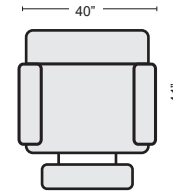

LINEN POWER RECLINER W/PWR HEADREST, BUILT-IN BATTERY & USB
#268125 $1,495.00 QTY _____

COFFEE POWER RECLINER W/PWR HEADREST, BUILT-IN BATTERY & USB
#268124 $1,1495.00 QTY _____