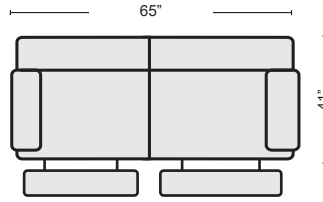

LINEN POWER RECLINING LOVE W/PWR HR, BUILT-IN BATTERY & USB
#268128 $2,250.00 QTY _____

COFFEE POWER RECLINING LOVE W/PWR HR, BUILT-IN BATTERY & USB
#268127 $2,250.00 QTY _____