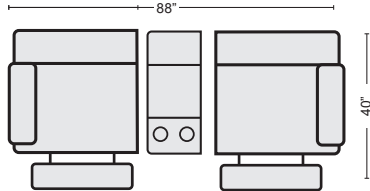

First Name: _____ Last Name: _____

Customer Signature: _____ Date: _____

Sales Person Name: _____

Sale Order Number: _____

COFFEE 3PC CORDLESS PWR RCLN CNSL LOVE W/PWR HDRST & USB
KIT- # 268676 $3,015.00 QTY _____