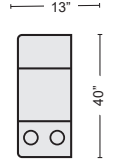

COFFEE CONSOLE
#268139 $405.00 QTY _____