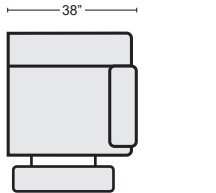

BLUE POWER RECLINING SOFA W/PWR HR, BUILT-IN BATTERY & USB
#268129 $2,295.00 QTY _____

COFFEE RAF POWER RECLINER W/PWR HEADREST & USB
#268121 $1,190.00 QTY _____