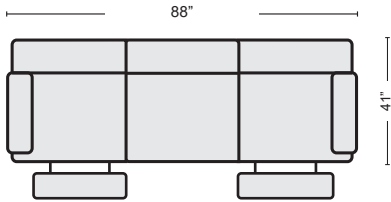

LINEN POWER RECLINING SOFA W/PWR HR, BUILT-IN BATTERY & USB
#268131 $2,295.00 QTY _____

COFFEE POWER RECLINING SOFA W/PWR HR, BUILT-IN BATTERY & USB
#268130 $2,295.00 QTY _____