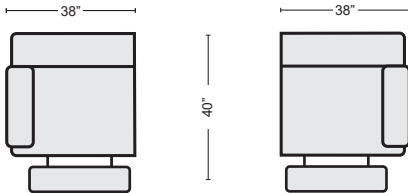

BLUE POWER RECLINING SOFA W/PWR HR, BUILT-IN BATTERY & USB
#268129 $2,295.00 QTY _____

COFFEE RAF POWER RECLINER W/PWR HEADREST & USB
#268121 $1,190.00 QTY _____

COFFEE LAF POWER RECL W/PWR HEADREST, BUILT-IN BATTERY & USB
#268118 $1,420.00 QTY _____