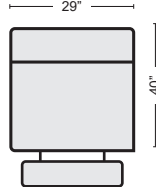

BLUE POWER RECLINING LOVESEAT W/PWR HR, BUILT-IN BATTERY & USB
#268126 $2,250.00 QTY _____

COFFEE ARMLESS RECLINER
#268115 $840.00 QTY _____