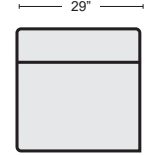

BLUE POWER RECLINER W/PWR HEADREST, BUILT-IN BATTERY & USB
#268123 $1,495.00 QTY _____

COFFEE ARMLESS CHAIR
#268133 $660.00 QTY _____