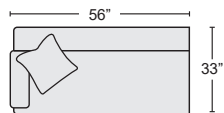

LAF LOVESEAT
#244627 $830.00

QTY _____