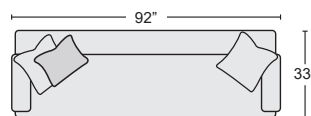

ESTATE SOFA
#255069 $895.00

QTY _____