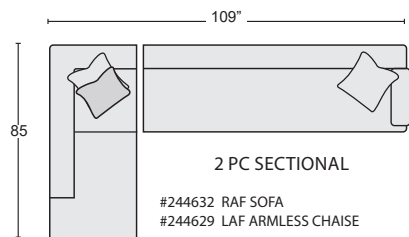

2 PC SECTIONAL

#244632 RAF SOFA
#244629 LAF ARMLESS CHAISE

QTY _____ $1,695.00