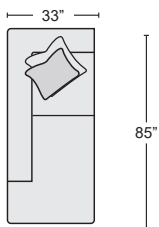

QTY \_\_\_\_\_

LAF SOFA  
#244624 \$850.00

QTY \_\_\_\_\_

RAF SOFA  
#244632 \$850.00

QTY \_\_\_\_\_

OTTOMAN  
#255067 \$385.00

QTY \_\_\_\_\_

LAF ARMLESS CHAISE  
#244629 \$845.00