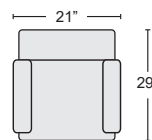

QTY \_\_\_\_\_

RAF ARMLESS CHAISE  
#244622 \$845.00

QTY \_\_\_\_\_

LAF LOVESEAT  
#244627 \$830.00

QTY \_\_\_\_\_

RAF LOVESEAT  
#244628 \$830.00

QTY \_\_\_\_\_

SPA ACCENT CHAIR  
#255063 \$695.00