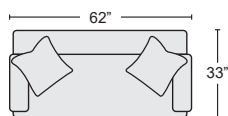

LOVESEAT
#255068 $850.00

QTY _____