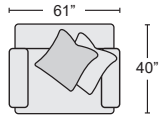

2 PC SECTIONAL

#303403 LAF TUX SOFA
#303406 RAF SOFA

QTY _____ \$2,600.00

2 PC SECTIONAL

#303407 RAF TUX SOFA
#303402 LAF SOFA

QTY _____ \$2,600.00

OVERSIZED CHAIR
#303365 \$1,180.00

QTY _____