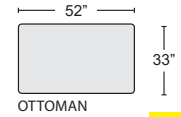

OTTOMAN
#302490 $495.00

QTY _____