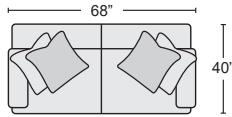

2 PC SECTIONAL

#303403 LAF TUX SOFA
#303406 RAF SOFA

QTY _____ \$2,600.00

2 PC SECTIONAL

#303407 RAF TUX SOFA
#303402 LAF SOFA

QTY _____ \$2,600.00

OVERSIZED CHAIR
#303365 \$1,180.00

QTY _____