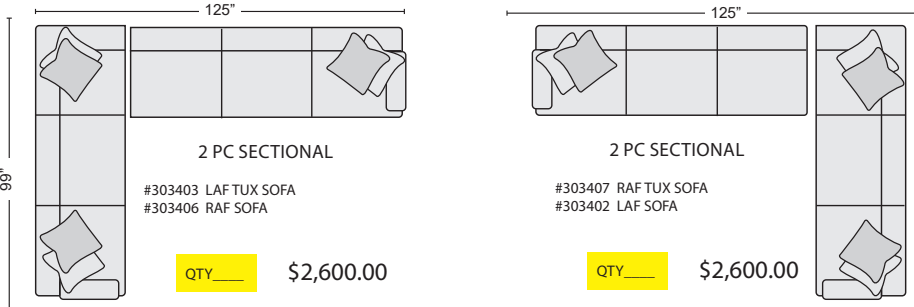

First Name: _____ Last Name: _____
 Guest Signature: _____ Date: _____
 Sales Person Name: _____
 Sale Order Number: _____

Initial: _____

- SECTIONAL PIECES WILL SHIP WITH BRACKETS AND THEY CANNOT BE REQUESTED TO BE MADE WITHOUT BRACKETS. THE CURVE IS THE ONLY PIECE THAT WILL NOT COME WITH BRACKETS.
- ONLY 2 ACCENT FABRIC CHOICE REGARDLESS OF HOW MANY PILLOWS COME ON THE PIECE ORDERED.

2 PC SECTIONAL

#303403 LAF TUX SOFA
#303406 RAF SOFA

QTY _____ \$2,600.00

2 PC SECTIONAL

#303407 RAF TUX SOFA
#303402 LAF SOFA

QTY _____ \$2,600.00

OVERSIZED CHAIR
#303365 \$1,180.00

QTY _____

LOVESEAT
#303366 \$1,280.00

QTY _____

SOFA
#303367 \$1,295.00

QTY _____

OTTOMAN
#302490 \$495.00

QTY _____

LAF SOFA
#303402 \$1,250.00

QTY _____