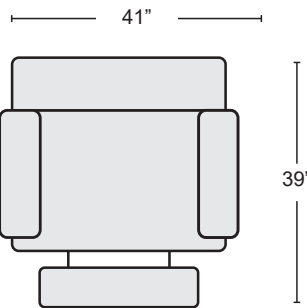

GREY POWER RECLINING SOFA W/PWR HEADREST, HEAT & MASSAGE

#256691 $2,395.00 QTY_____

GREY POWER RECLINING SOFA W/PWR HEADREST & LUMBAR

#256692 $2,195.00 QTY_____

TAUPE POWER RECLINING SOFA W/PWR HEADREST, HEAT & MASSAGE

#256697 $2,395.00 QTY_____

POWER RECLINING SOFA W/PWR HEADREST & LUMBAR

#256698 $2,195.00 QTY_____

GREY POWER RECLINING CONSOLE LOVESEAT W/ PWR HEADREST, HEAT & MA

#256693 $2,395.00 QTY_____

GREY POWER RECLINING CONSOLE LOVESEAT W/ PWR HEADREST & LUMBAR

#256694 $2,195.00 QTY_____

TAUPE POWER RECLINING CONSOLE LOVESEAT W/ PWR HEADREST, HEAT & MA

#256699 $2,395.00 QTY_____

TAUPE POWER RECLINING CONSOLE LOVESEAT W/ PWR HEADREST & LUMBAR

#256700 $2,195.00 QTY_____