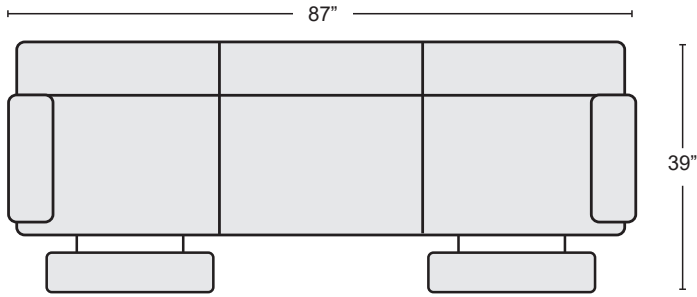

*LAST UPDATED 02/11/21

First Name: _____ Last Name: _____

Customer Signature: _____ Date: _____

Sales Person Name: _____

Sale Order Number: _____