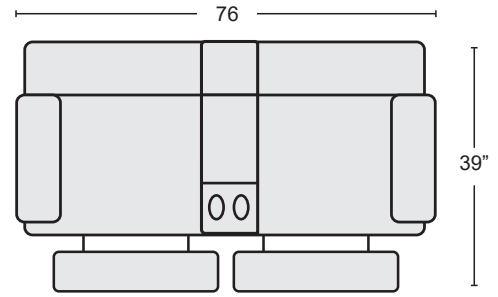

*LAST UPDATED 02/11/21

First Name: _____ Last Name: _____

Customer Signature: _____ Date: _____

Sales Person Name: _____

Sale Order Number: _____