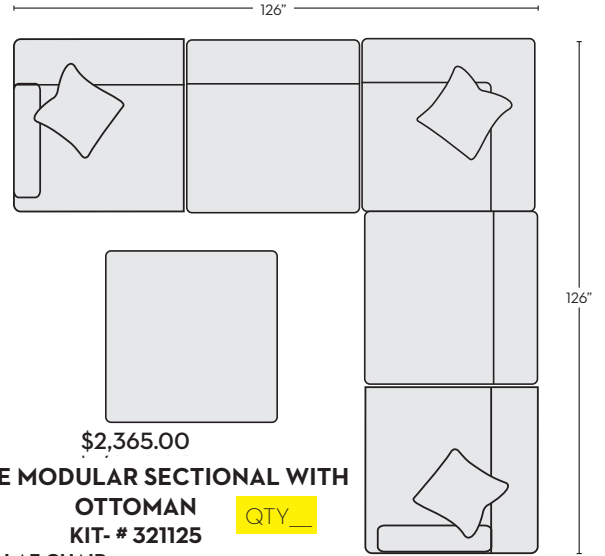

SANCTUARY COLLECTION

First Name: _____ Last Name: _____
 Customer Signature: _____ Date: _____
 Sales Person Name: _____
 Sale Order Number: _____

\$2,715.00
6 PIECE MODULAR SECTIONAL WITH OTTOMAN
 KIT- # 321127 **QTY_**
 #321120 LAF CHAIR
 #321119 ARMLESS CHAIR 3X
 #321121 RAF CHAIR
 #321129 CORNER
 #321132 COCKTAIL OTTOMAN

\$2,365.00
5 PIECE MODULAR SECTIONAL WITH OTTOMAN
 KIT- # 321125 **QTY_**
 #321120 LAF CHAIR
 #321119 ARMLESS CHAIR 2X
 #321121 RAF CHAIR
 #321129 CORNER
 #321132 COCKTAIL OTTOMAN

\$1,250.00
3 PEICE MODULAR SOFA
 #321124 **QTY_**

RAF CHAIR
 #321121 \$450.00 **QTY_**

CORNER
 #321129 \$495.00 **QTY_**

DUE TO THE HAND BUILT NATURE OF THIS FURNITURE, DIMENSIONS MAY SLIGHTLY VARY