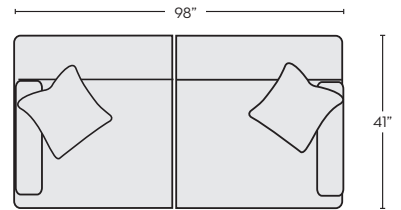

$900.00
2 PEICE MODULAR SOFA
#321122 **QTY_**