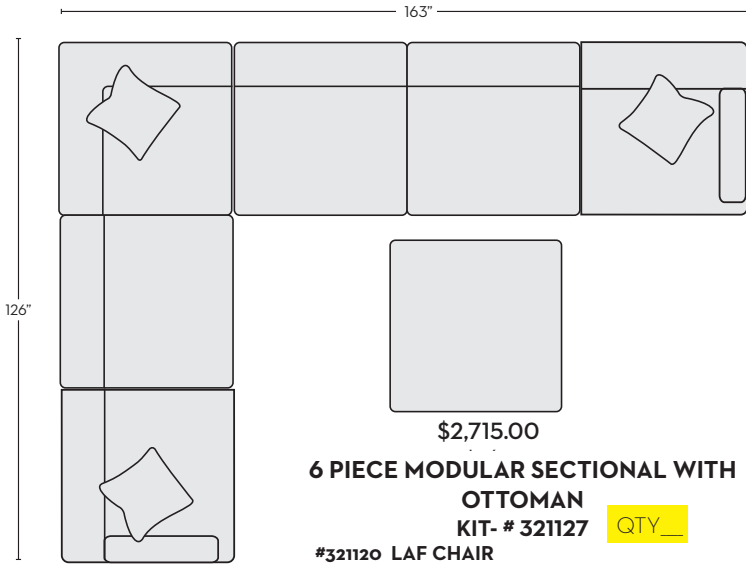

SANCTUARY COLLECTION

First Name: _____ Last Name: _____
 Customer Signature: _____ Date: _____
 Sales Person Name: _____
 Sale Order Number: _____

\$2,715.00
6 PIECE MODULAR SECTIONAL WITH OTTOMAN
 KIT- # 321127 **QTY_**
 #321120 LAF CHAIR
 #321119 ARMLESS CHAIR 3X
 #321121 RAF CHAIR
 #321129 CORNER
 #321132 COCKTAIL OTTOMAN

\$2,365.00
5 PIECE MODULAR SECTIONAL WITH OTTOMAN
 KIT- # 321125 **QTY_**
 #321120 LAF CHAIR
 #321119 ARMLESS CHAIR 2X
 #321121 RAF CHAIR
 #321129 CORNER
 #321132 COCKTAIL OTTOMAN

\$1,250.00
3 PEICE MODULAR SOFA
 #321124 **QTY_**

\$900.00
2 PEICE MODULAR SOFA
 #321122 **QTY_**

SOFA
 #321123 \$895.00 **QTY_**

SWIVEL CUDDLER
 #321118 \$595.00 **QTY_**

OTTOMAN
 #321132 \$270.00 **QTY_**

ARMLESS CHAIR
 #321119 \$350.00 **QTY_**

LAF CHAIR
 #321120 \$450.00 **QTY_**

RAF CHAIR
 #321121 \$450.00 **QTY_**

CORNER
 #321129 \$495.00 **QTY_**

DUE TO THE HAND BUILT NATURE OF THIS FURNITURE, DIMENSIONS MAY SLIGHTLY VARY