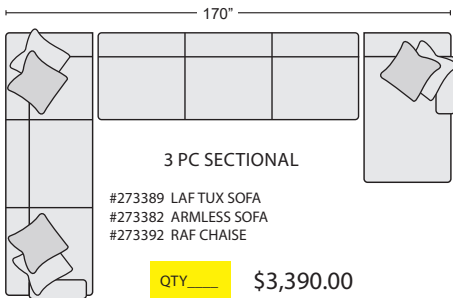

SALEM COLLECTION

LAST UPDATED 05/10/22

First Name: _____ Last Name: _____

Guest Signature: _____ Date: _____

Sales Person Name: _____

Sale Order Number: _____

QTY _____ $3,390.00