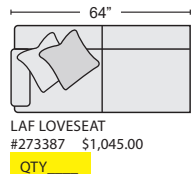

LOVESEAT
#273390 \$1,180.00
QTY _____

OTTOMAN
#273391 \$495.00
QTY _____

LAF CHAIR
#273386 \$930.00
QTY _____

RAF CHAIR
#273393 \$930.00
QTY _____

LAF SOFA
#273388 \$1,150.00
QTY _____

RAF SOFA
#273395 \$1,150.00
QTY _____

LAF TUX SOFA
#273389 \$1,245.00
QTY _____

RAF TUX SOFA
#273396 \$1,245.00
QTY _____

CORNER UNIT
#273384 \$750.00
QTY _____

LAF CHAISE
#273385 \$1,050.00
QTY _____

RAF CHAISE
#273392 \$1,050.00
QTY _____

LAF LOVESEAT
#273387 \$1,045.00
QTY _____