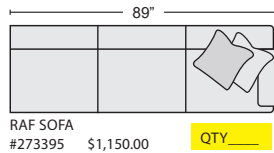

LOVESEAT
#273390 \$1,180.00
QTY _____

OTTOMAN
#273391 \$495.00
QTY _____

LAF CHAIR
#273386 \$930.00
QTY _____

RAF CHAIR
#273393 \$930.00
QTY _____

LAF SOFA
#273388 \$1,150.00
QTY _____

RAF SOFA
#273395 \$1,150.00
QTY _____