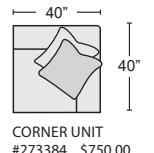

CORNER UNIT
#273384 $750.00
QTY _____