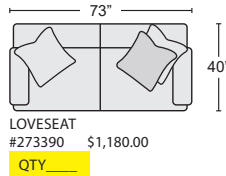

* ALL SECTIONAL PIECES WILL SHIP WITH BRACKETS.
SECTIONAL PIECES CANNOT BE REQUESTED TO BE MADE WITHOUT BRACKETS.*
*ONLY 2 ACCENT FABRIC OPTIONS PER SECTIONAL.

CHAIR
#273383 \$880.00
QTY _____

SOFA
#273397 \$1,195.00
QTY _____