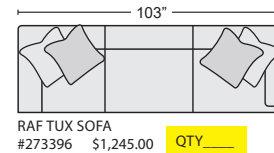

RAF TUX SOFA
#273396 $1,245.00
QTY _____