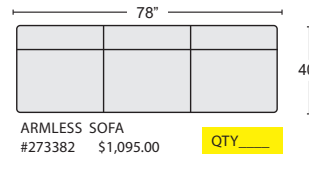

ARMLESS SOFA
#273382 $1,095.00
QTY _____