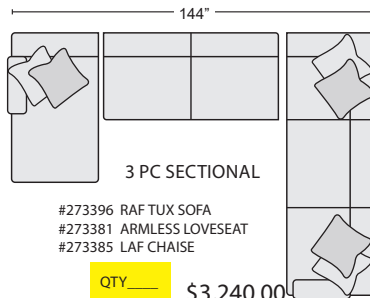

QTY _____ $3,240.00

* ALL SECTIONAL PIECES WILL SHIP WITH BRACKETS.
SECTIONAL PIECES CANNOT BE REQUESTED TO BE MADE WITHOUT BRACKETS.*
*ONLY 2 ACCENT FABRIC OPTIONS PER SECTIONAL.

CHAIR
#273383 $880.00
QTY _____