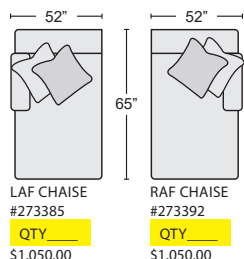

LAF CHAISE
#273385 $1,050.00
QTY _____

RAF CHAISE
#273392 $1,050.00
QTY _____