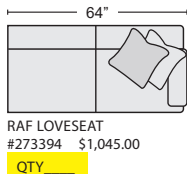

LOVESEAT
#273390 \$1,180.00
QTY _____

OTTOMAN
#273391 \$495.00
QTY _____

LAF CHAIR
#273386 \$930.00
QTY _____

RAF CHAIR
#273393 \$930.00
QTY _____

LAF SOFA
#273388 \$1,150.00
QTY _____

RAF SOFA
#273395 \$1,150.00
QTY _____

LAF TUX SOFA
#273389 \$1,245.00
QTY _____

RAF TUX SOFA
#273396 \$1,245.00
QTY _____

CORNER UNIT
#273384 \$750.00
QTY _____

LAF CHAISE
#273385 \$1,050.00
QTY _____

RAF CHAISE
#273392 \$1,050.00
QTY _____

LAF LOVESEAT
#273387 \$1,045.00
QTY _____

RAF LOVESEAT
#273394 \$1,045.00
QTY _____

ARMLESS LOVESEAT
#273381 \$945.00
QTY _____

ARMLESS SOFA
#273382 \$1,095.00
QTY _____

ARMLESS CHAIR
#273380 \$880.00
QTY _____