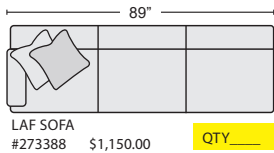

LOVESEAT
#273390 \$1,180.00
QTY _____

OTTOMAN
#273391 \$495.00
QTY _____

LAF CHAIR
#273386 \$930.00
QTY _____

RAF CHAIR
#273393 \$930.00
QTY _____

LAF SOFA
#273388 \$1,150.00
QTY _____

RAF SOFA
#273395 \$1,150.00
QTY _____