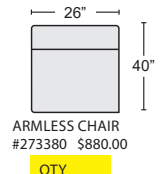

ARMLESS CHAIR
#273380 $880.00
QTY _____