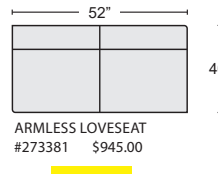

ARMLESS LOVESEAT
#273381 $945.00
QTY _____