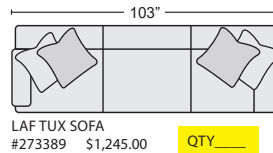

LOVESEAT
#273390 \$1,180.00
QTY _____

OTTOMAN
#273391 \$495.00
QTY _____

LAF CHAIR
#273386 \$930.00
QTY _____

RAF CHAIR
#273393 \$930.00
QTY _____

LAF SOFA
#273388 \$1,150.00
QTY _____

RAF SOFA
#273395 \$1,150.00
QTY _____