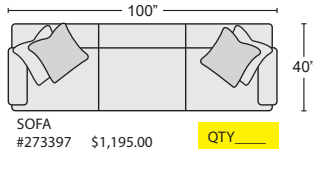

* ALL SECTIONAL PIECES WILL SHIP WITH BRACKETS.
SECTIONAL PIECES CANNOT BE REQUESTED TO BE MADE WITHOUT BRACKETS.*
*ONLY 2 ACCENT FABRIC OPTIONS PER SECTIONAL.

CHAIR
#273383 \$880.00
QTY _____

SOFA
#273397 \$1,195.00
QTY _____