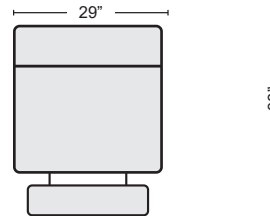

ARMLESS RECLINER

- #272880 STEEL $285 QTY
- #272879 OATMEAL $285 QTY