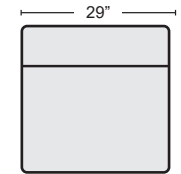

ARMLESS CHAIR

- #272878 STEEL \$230 QTY
- #272877 OATMEAL \$230 QTY

STORAGE CONSOLE W/ CUPHOLDERS

- #272886 STEEL \$140 QTY
- #272866 OATMEAL \$140 QTY

SECTIONAL WEDGE

- #272868 STEEL \$380 QTY
- #272867 OATMEAL \$380 QTY