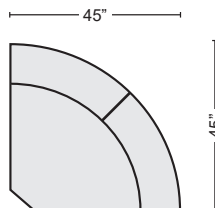

LEFT ARM POWER RECLINER W/ USB

- #272865 STEEL \$430 QTY
- #272881 OATMEAL \$430 QTY

RIGHT ARM POWER RECLINER W/ USB

- #272885 STEEL \$430 QTY
- #272884 OATMEAL \$430 QTY

ARMLESS RECLINER

- #272880 STEEL \$285 QTY
- #272879 OATMEAL \$285 QTY

ARMLESS CHAIR

- #272878 STEEL \$230 QTY
- #272877 OATMEAL \$230 QTY

STORAGE CONSOLE W/ CUPHOLDERS

- #272886 STEEL \$140 QTY
- #272866 OATMEAL \$140 QTY

SECTIONAL WEDGE

- #272868 STEEL \$380 QTY
- #272867 OATMEAL \$380 QTY