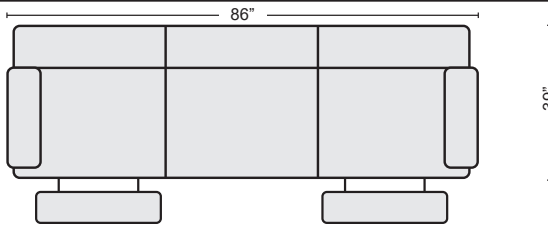

- #272883 STEEL 6PC QTY
- #272882 OATMEAL 6PC QTY

**7 PIECE POWER RECLINING SECTIONAL  
WITH 2 POWER RECLINERS / 2 MANUAL**  
\$2,180

- #272883+272880 STEEL 6PC QTY
- #272882+272879 OATMEAL 6PC QTY

DUAL POWER RECLINING SOFA W/ USB