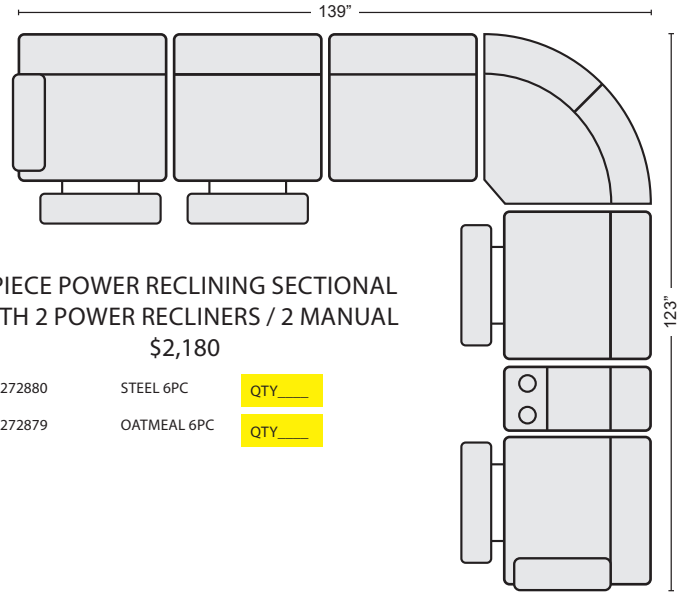

\*LAST UPDATED 03/21/23

First Name: \_\_\_\_\_ Last Name: \_\_\_\_\_

Customer Signature: \_\_\_\_\_ Date: \_\_\_\_\_

Sales Person Name: \_\_\_\_\_

Sale Order Number: \_\_\_\_\_

**6 PIECE POWER RECLINING SECTIONAL  
WITH 2 POWER RECLINERS / 1 MANUAL**  
\$1,895

- #272883 STEEL 6PC QTY
- #272882 OATMEAL 6PC QTY

**7 PIECE POWER RECLINING SECTIONAL  
WITH 2 POWER RECLINERS / 2 MANUAL**  
\$2,180

- #272883+272880 STEEL 6PC QTY
- #272882+272879 OATMEAL 6PC QTY

DUAL POWER RECLINING SOFA W/ USB

- #272864 STEEL \$895 QTY
- #272876 OATMEAL \$895 QTY

DUAL POWER RECLINING LOVESEAT W/ USB  
AND STORAGE CONSOLE

- #272863 STEEL \$895 QTY
- #272873 OATMEAL \$895 QTY

POWER RECLINER W/ USB

- #272862 STEEL \$495 QTY
- #272872 OATMEAL \$495 QTY