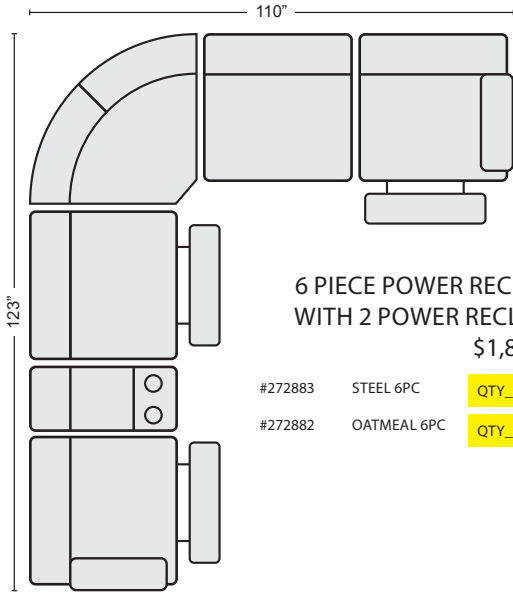

\*LAST UPDATED 03/21/23

First Name: \_\_\_\_\_ Last Name: \_\_\_\_\_

Customer Signature: \_\_\_\_\_ Date: \_\_\_\_\_

Sales Person Name: \_\_\_\_\_

Sale Order Number: \_\_\_\_\_

**6 PIECE POWER RECLINING SECTIONAL  
WITH 2 POWER RECLINERS / 1 MANUAL**  
\$1,895

- #272883 STEEL 6PC QTY
- #272882 OATMEAL 6PC QTY

**7 PIECE POWER RECLINING SECTIONAL  
WITH 2 POWER RECLINERS / 2 MANUAL**  
\$2,180

- #272883+272880 STEEL 6PC QTY
- #272882+272879 OATMEAL 6PC QTY

DUAL POWER RECLINING SOFA W/ USB

- #272864 STEEL \$895 QTY
- #272876 OATMEAL \$895 QTY

DUAL POWER RECLINING LOVESEAT W/ USB  
AND STORAGE CONSOLE

- #272863 STEEL \$895 QTY
- #272873 OATMEAL \$895 QTY

POWER RECLINER W/ USB

- #272862 STEEL \$495 QTY
- #272872 OATMEAL \$495 QTY

LEFT ARM POWER RECLINER W/ USB

- #272865 STEEL \$430 QTY
- #272881 OATMEAL \$430 QTY

RIGHT ARM POWER RECLINER W/ USB

- #272885 STEEL \$430 QTY
- #272884 OATMEAL \$430 QTY

ARMLESS RECLINER

- #272880 STEEL \$285 QTY
- #272879 OATMEAL \$285 QTY