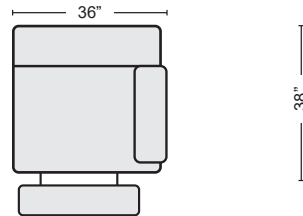

RIGHT ARM POWER RECLINER W/ USB

- #272885 STEEL $430 QTY
- #272884 OATMEAL $430 QTY