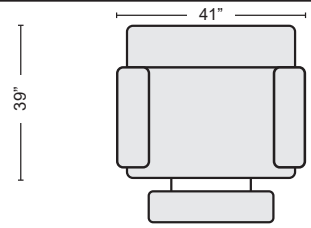

POWER RECLINER W/ USB

- #272862 STEEL $495 QTY
- #272872 OATMEAL $495 QTY