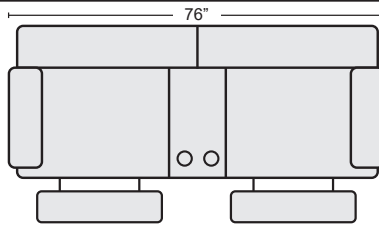

DUAL POWER RECLINING LOVESEAT W/ USB
AND STORAGE CONSOLE

- #272863 STEEL $895 QTY
- #272873 OATMEAL $895 QTY