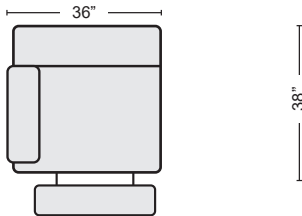

- #272864 STEEL \$895 QTY
- #272876 OATMEAL \$895 QTY

DUAL POWER RECLINING LOVESEAT W/ USB  
AND STORAGE CONSOLE

- #272863 STEEL \$895 QTY
- #272873 OATMEAL \$895 QTY

POWER RECLINER W/ USB

- #272862 STEEL \$495 QTY
- #272872 OATMEAL \$495 QTY