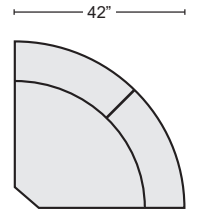

QTY__

POWER RAF RECLINER W/USB
#343757 \$575.00

QTY__

POWER ARMLESS RECLINER
#343747 \$475.00

QTY__

CORNER WEDGE
#343767 \$480.00

QTY__

ARMLESS CHAIR
#343766 \$315.00