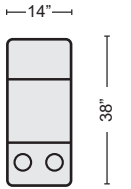

CONSOLE W/WIRELESS CHARGING
#343768 $230.00

QTY__