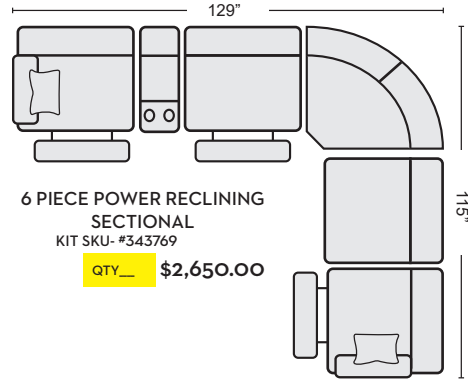

*LAST UPDATED 04/02/25

First Name: _____ Last Name: _____

Guest Signature: _____ Date: _____

Sales Person Name: _____

Sale Order Number: _____

4 PIECE SECTIONAL W/LAF CUDDLER CHAISE & CONSOLE
KIT SKU- #343755

QTY__ \$1,695.00

4 PIECE SECTIONAL W/RAF CUDDLER CHAISE & CONSOLE
KIT SKU- #343750

QTY__ \$1,695.00

6 PIECE POWER RECLINING SECTIONAL
KIT SKU- #343769

QTY__ \$2,650.00

POWER LAF RECLINER W/USB
#343753 \$575.00