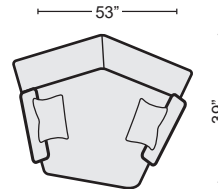

QTY__

CONSOLE W/WIRELESS CHARGING
#343768 \$230.00

QTY__

LAF CUDDLER
#343759 \$575.00

QTY__

RAF CUDDLER
#343760 \$575.00

QTY__

RAYNA CUDDLER RECLINER
#355351 \$895.00