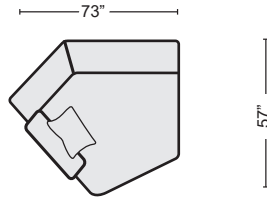

LAF CUDDLER
#343759 $575.00

QTY__