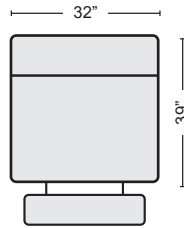

POWER ARMLESS RECLINER
#343747 $475.00

QTY__