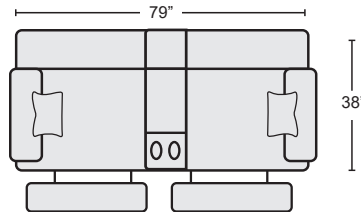

RAF CUDDLER
#343760 $575.00

RAYNA CUDDLER RECLINER
#355351 $895.00

POWER RECLINING CONSOLE LOVESEAT W/USB
#343761 $1,195.00