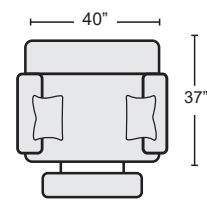

RAYNA CUDDLER RECLINER
#355351 $895.00

POWER SWIVEL GLIDER RECLINER W/USB
#343758 $695.00