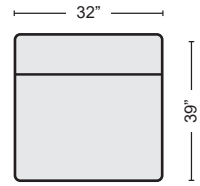

QTY__

POWER RAF RECLINER W/USB
#343757 \$575.00

QTY__

POWER ARMLESS RECLINER
#343747 \$475.00

QTY__

CORNER WEDGE
#343767 \$480.00

QTY__

ARMLESS CHAIR
#343766 \$315.00