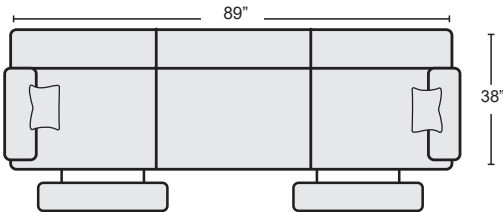

POWER RECLINING SOFA W/USB
#343765 $1,195.00