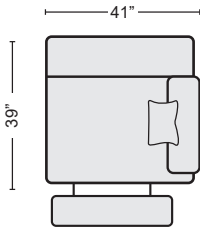

POWER RAF RECLINER W/USB
#343757 $575.00

QTY__