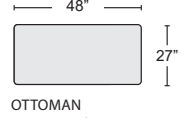

OVERSIZED CHAIR
#307935 \$980.00

QTY _____

SOFA
#307939 1,095.00

QTY _____

LOVESEAT
#307936 \$1,080.00

QTY _____

OTTOMAN
#307937 \$595.00

QTY _____