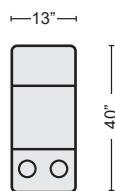

CHARCOAL ARMLESS PWR RECLINER W/ PWR HDRST
 #344859 \$360

BEIGE WEDGE
 #344867 \$365

CHARCOAL WEDGE
 #344868 \$365

BEIGE ARMLESS CHAIR
 #344864 \$250

CHARCOAL ARMLESS CHAIR
 #344869 \$250

BEIGE CONSOLE
 #344865 \$170