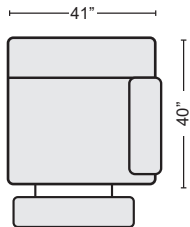

BEIGE RAF PWR RECLINER W/ PWR HDRST & USB
☐ #344893 $425