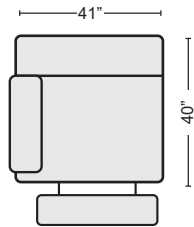

BEIGE LAF PWR RECLINER W/ PWR HDRST & USB
☐ #344856 $425