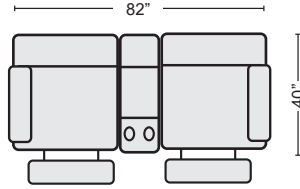

*LAST UPDATED 02/10/25

First Name: _____ Last Name: _____

Guest Signature: _____ Date: _____

Sales Person Name: _____

Sale Order Number: _____

BEIGE POWER RECLINING SOFA
 #344862 \$995

CHARCOAL POWER RECLINING SOFA
 #344863 \$995