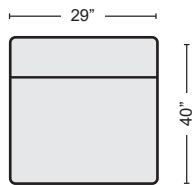

CHARCOAL LAF PWR RECLINER W/ PWR HDRST & USB
☐ #344857 $425

BEIGE ARMLESS CHAIR
☐ #344864 $250

CHARCOAL ARMLESS CHAIR
☐ #344869 $250