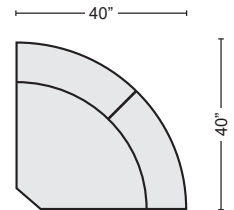

BEIGE WEDGE
☐ #344867 $365

CHARCOAL WEDGE
☐ #344868 $365