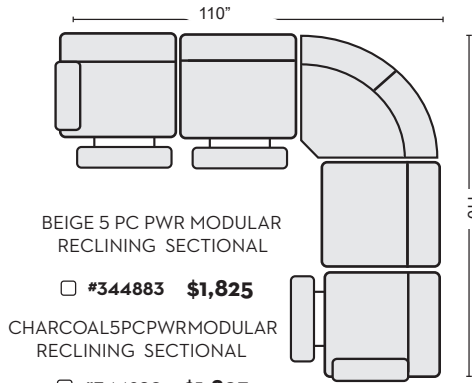

BEIGE 6 PC PWR MODULAR RECLINING SECTIONAL W/2 ARML CHAIRS
☐ #344884 $2,075

CHARCOAL 6 PC PWR MOD RECLINING SECTIONAL W/2 ARML CHAIRS
☐ #344891 $2,075

BEIGE 6 PC POWER RECLINING SECTIONAL W/CONSOLE
☐ #344885 $1,995

CHARCOAL 6 PC PWR RECLINING SECTIONAL W/CONSOLE
☐ #344892 $1,995

BEIGE 5 PC PWR MODULAR RECLINING SECTIONAL
☐ #344883 $1,825

CHARCOAL 5 PC PWR MODULAR RECLINING SECTIONAL
☐ #344890 $1,825