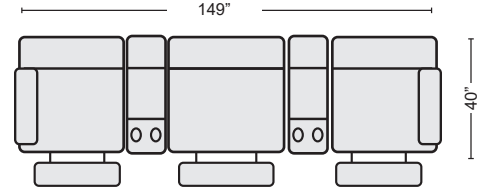

BEIGE 5 PC POWER MODULAR RECLINING THEATER SECTIONAL
☐ #344882 $1,550