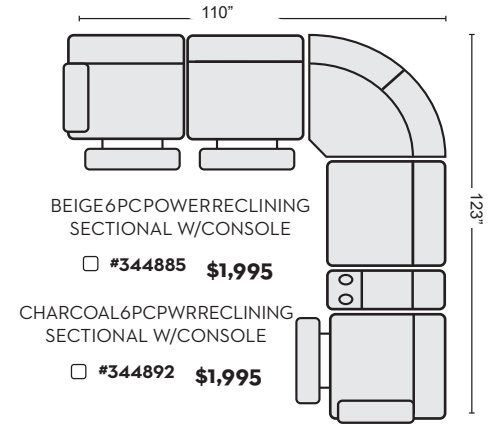

CHARCOAL 5 PC POWER MODULAR RECLINING THEATER SECTIONAL
☐ #344889 $1,550

BEIGE 6 PC POWER RECLINING SECTIONAL W/CONSOLE
☐ #344885 $1,995

CHARCOAL 6 PC PWR RECLINING SECTIONAL W/CONSOLE
☐ #344892 $1,995

CHARCOAL WEDGE
☐ #344868 $365

CHARCOAL ARMLESS CHAIR
☐ #344869 $250

CHARCOAL CONSOLE
☐ #344866 $170

CHARCOAL PWR OVERSIZED RECLINER
☐ #344855 $595