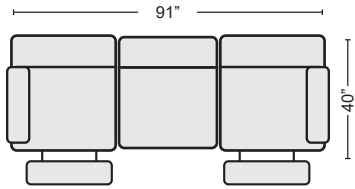

*LAST UPDATED 02/10/25

First Name: _____ Last Name: _____

Guest Signature: _____ Date: _____

Sales Person Name: _____

Sale Order Number: _____

BEIGE POWER RECLINING SOFA
 #344862 \$995

CHARCOAL POWER RECLINING SOFA
 #344863 \$995