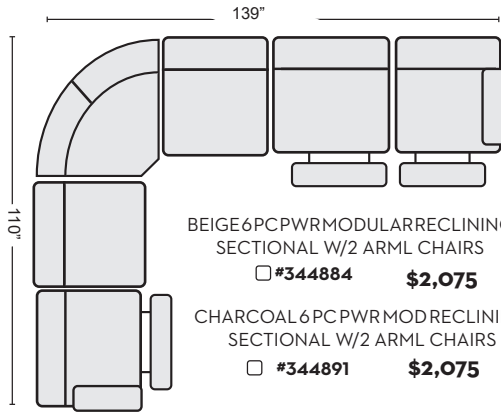

BEIGE CONSOLE LOVESEAT
 #344860 \$995

CHARCOAL CONSOLE LOVESEAT
 #344861 \$995

BEIGE 5 PC POWER MODULAR RECLINING THEATER SECTIONAL
 #344882 \$1,550

CHARCOAL 5 PC POWER MODULAR RECLINING THEATER SECTIONAL
 #344889 \$1,550