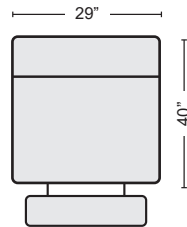

BEIGE ARMLESS PWR RECLINER W/ PWR HDRST
☐ #344858 $360