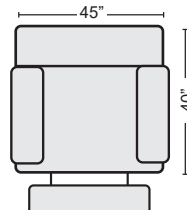

CHARCOAL ARMLESS PWR RECLINER W/ PWR HDRST
☐ #344859 $360

BEIGE PWR OVERSIZED RECLINER
☐ #344854 $595

CHARCOAL PWR OVERSIZED RECLINER
☐ #344855 $595