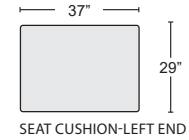

SEAT CUSHION-LEFT END
#312197 $195.00 QTY___