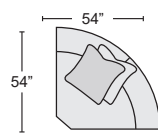

WEDGE
#312069 $920.00 QTY___