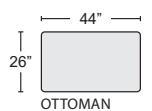

OTTOMAN
#311493 $495.00 QTY___