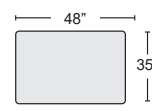

TWIN SLEEPER  
#311497 \$1,580.00 QTY\_\_\_

SOFA  
#311496 \$1,195.00 QTY\_\_\_

QN SLEEPER  
#311494 \$1,695.00 QTY\_\_\_

OTTOMAN  
#311493 \$495.00 QTY\_\_\_

ACCENT COCKTAIL OTTOMAN  
#312046 \$595.00 QTY\_\_\_