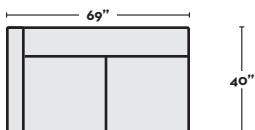

LAF LOVESEAT $510

- ☐ #306416 BEACH
- ☐ #306433 TWILIGHT