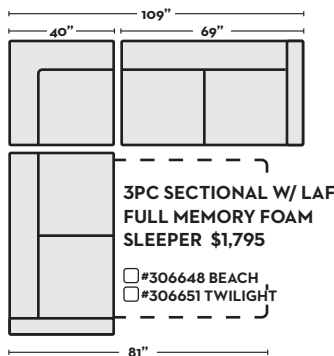

3PC SECTIONAL W/ LAF FULL MEMORY FOAM SLEEPER $1,795

- ☐ #306648 BEACH
- ☐ #306651 TWILIGHT