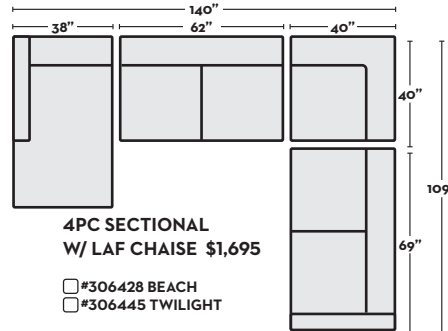

**2PC FULL MEMORY FOAM SLEEPER SECTIONAL W/ RAF CHAISE \$1,495**

- #306425 BEACH
- #306442 TWILIGHT

**2PC SECTIONAL W/ LAF CHAISE \$995**

- #306424 BEACH
- #306441 TWILIGHT

**2PC FULL MEMORY FOAM SLEEPER SECTIONAL W/ LAF CHAISE \$1,495**

- #306426 BEACH
- #306443 TWILIGHT

**4PC SECTIONAL W/ RAF CHAISE \$1,695**

- #306427 BEACH
- #306444 TWILIGHT

**4PC FL MEMORY FOAM SLEEPER SECT. W/ RAF CHAISE \$2,195**

- #306429 BEACH
- #306446 TWILIGHT

**4PC SECTIONAL W/ LAF CHAISE \$1,695**

- #306428 BEACH
- #306445 TWILIGHT

**4PC FL MEMORY FOAM SLEEPER SECT. W/ LAF CHAISE \$2,195**

- #306430 BEACH
- #306447 TWILIGHT

**3PC SECTIONAL W/ LAF FULL MEMORY FOAM SLEEPER \$1,795**

- #306648 BEACH
- #306651 TWILIGHT