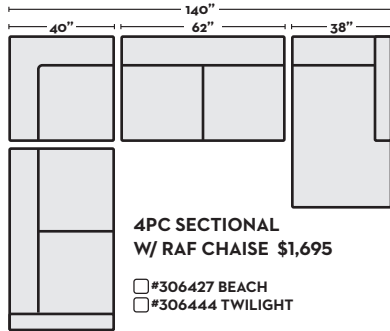

**2PC FULL MEMORY FOAM SLEEPER SECTIONAL W/ RAF CHAISE \$1,495**

- #306425 BEACH
- #306442 TWILIGHT

**2PC SECTIONAL W/ LAF CHAISE \$995**

- #306424 BEACH
- #306441 TWILIGHT

**2PC FULL MEMORY FOAM SLEEPER SECTIONAL W/ LAF CHAISE \$1,495**

- #306426 BEACH
- #306443 TWILIGHT

**4PC SECTIONAL W/ RAF CHAISE \$1,695**

- #306427 BEACH
- #306444 TWILIGHT

**4PC FL MEMORY FOAM SLEEPER SECT. W/ RAF CHAISE \$2,195**

- #306429 BEACH
- #306446 TWILIGHT

**4PC SECTIONAL W/ LAF CHAISE \$1,695**

- #306428 BEACH
- #306445 TWILIGHT

**4PC FL MEMORY FOAM SLEEPER SECT. W/ LAF CHAISE \$2,195**

- #306430 BEACH
- #306447 TWILIGHT

**3PC SECTIONAL W/ LAF FULL MEMORY FOAM SLEEPER \$1,795**

- #306648 BEACH
- #306651 TWILIGHT