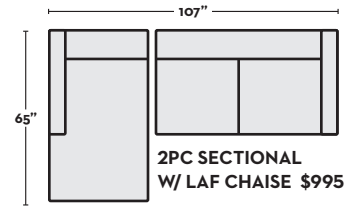

**2PC FULL MEMORY FOAM SLEEPER SECTIONAL W/ RAF CHAISE \$1,495**

- #306425 BEACH
- #306442 TWILIGHT

**2PC SECTIONAL W/ LAF CHAISE \$995**

- #306424 BEACH
- #306441 TWILIGHT

**2PC FULL MEMORY FOAM SLEEPER SECTIONAL W/ LAF CHAISE \$1,495**