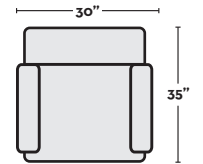

3PC SECTIONAL $1,295

SWIVEL GLIDER CHAIR $495

- ☐ #317751