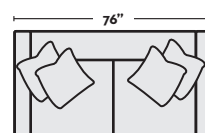

LOVESEAT $740

- ☐ #322797 BEACH
- ☐ #322814 TWILIGHT