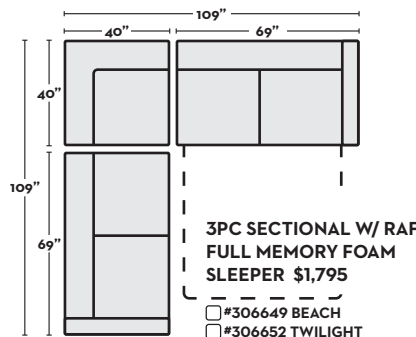

- #306428 BEACH
- #306445 TWILIGHT

**4PC FL MEMORY FOAM SLEEPER SECT. W/ LAF CHAISE \$2,195**

- #306430 BEACH
- #306447 TWILIGHT

**3PC SECTIONAL W/ LAF FULL MEMORY FOAM SLEEPER \$1,795**

- #306648 BEACH
- #306651 TWILIGHT

**3PC SECTIONAL W/ RAF FULL MEMORY FOAM SLEEPER \$1,795**

- #306649 BEACH
- #306652 TWILIGHT

**3PC SECTIONAL \$1,295**

- #306650 BEACH
- #306653 TWILIGHT

**SWIVEL GLIDER CHAIR \$495**

- #317751

**SOFA \$795**