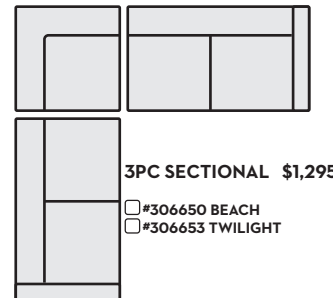

- #306426 BEACH
- #306443 TWILIGHT

**4PC SECTIONAL W/ RAF CHAISE \$1,695**

- #306427 BEACH
- #306444 TWILIGHT

**4PC FL MEMORY FOAM SLEEPER SECT. W/ RAF CHAISE \$2,195**

- #306429 BEACH
- #306446 TWILIGHT

**4PC SECTIONAL W/ LAF CHAISE \$1,695**

- #306428 BEACH
- #306445 TWILIGHT

**4PC FL MEMORY FOAM SLEEPER SECT. W/ LAF CHAISE \$2,195**

- #306430 BEACH
- #306447 TWILIGHT

**3PC SECTIONAL W/ LAF FULL MEMORY FOAM SLEEPER \$1,795**

- #306648 BEACH
- #306651 TWILIGHT

**3PC SECTIONAL W/ RAF FULL MEMORY FOAM SLEEPER \$1,795**

- #306649 BEACH
- #306652 TWILIGHT

**3PC SECTIONAL \$1,295**

- #306650 BEACH
- #306653 TWILIGHT

**SWIVEL GLIDER CHAIR \$495**

- #317751

**SOFA \$795**