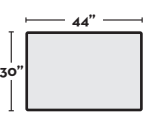

- #322794 BEACH
- #322811 TWILIGHT

**CONDO SOFA \$750**

- #322796 BEACH
- #322813 TWILIGHT

**CHAIR \$695**

- #322798 BEACH
- #322815 TWILIGHT

**LOVESEAT \$740**

- #322797 BEACH
- #322814 TWILIGHT

**STORAGE OTTOMAN \$395**