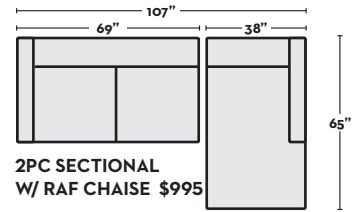

First Name: \_\_\_\_\_ Last Name: \_\_\_\_\_

Customer Signature: \_\_\_\_\_ Date: \_\_\_\_\_

Sales Person Name: \_\_\_\_\_

Sale Order Number: \_\_\_\_\_

**2PC SECTIONAL W/ RAF CHAISE \$995**

- #306423 BEACH
- #306440 TWILIGHT

**2PC FULL MEMORY FOAM SLEEPER SECTIONAL W/ RAF CHAISE \$1,495**

- #306425 BEACH
- #306442 TWILIGHT

**2PC SECTIONAL W/ LAF CHAISE \$995**

- #306424 BEACH
- #306441 TWILIGHT

**2PC FULL MEMORY FOAM SLEEPER SECTIONAL W/ LAF CHAISE \$1,495**