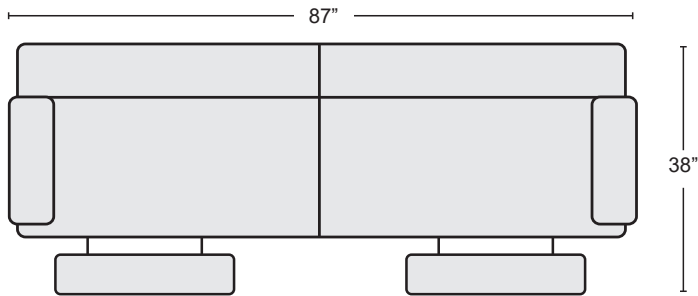

\*LAST UPDATED 10/04/22

First Name: \_\_\_\_\_ Last Name: \_\_\_\_\_

Customer Signature: \_\_\_\_\_ Date: \_\_\_\_\_

Sales Person Name: \_\_\_\_\_

Sale Order Number: \_\_\_\_\_

BLUE LEATHER DUAL POWER RECLINING  
SOFA WITH USB