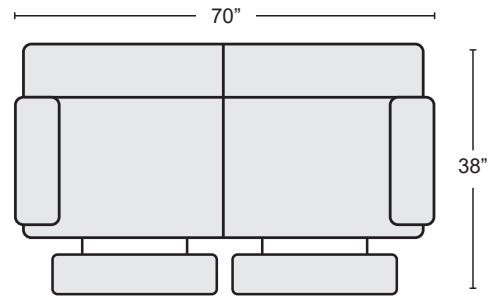

BLUE LEATHER DUAL POWER RECLINING
LOVESEAT WITH USB

#242015 $1,450.00 QTY

TAUPE LEATHER DUAL POWER RECLINING
LOVESEAT WITH USB

#242023 $1,450.00 QTY