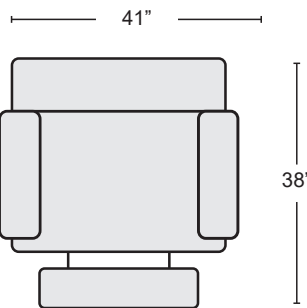

BLUE LEATHER POWER RECLINING CHAIR
WITH USB

#242010 $1,095.00 QTY

TAUPE LEATHER POWER RECLINING CHAIR
WITH USB

#242018 $1,095.00 QTY