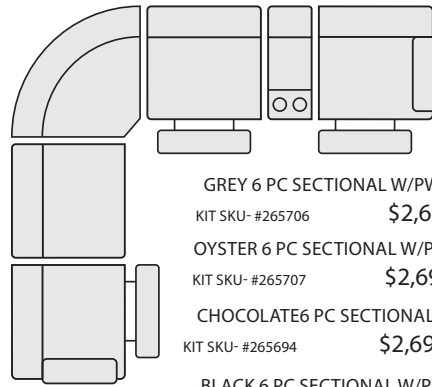

*LAST UPDATED 09/01/21

First Name: _____ Last Name: _____
 Customer Signature: _____ Date: _____
 Sales Person Name: _____
 Sale Order Number: _____

- GREY 6 PC SECTIONAL W/PWR HEADREST & USB
KIT SKU- #265706 \$2,695.00 QTY_
- OYSTER 6 PC SECTIONAL W/PWR HEADREST & USB
KIT SKU- #265707 \$2,695.00 QTY_
- CHOCOLATE 6 PC SECTIONAL W/PWR HEADREST & USB
KIT SKU- #265694 \$2,695.00 QTY_
- BLACK 6 PC SECTIONAL W/PWR HEADREST & USB
KIT SKU- #265693 \$2,695.00 QTY_

GREY PWR RECLINING SOFA W/PWR HEADREST & USB
#263136 \$1,295.00

QTY_

BLACK PWR RECLINING SOFA W/PWR HEADREST USB
#263134 \$1,295.00

QTY_

GREY PWR RECLINING LOVESEAT W/PWR HEADREST & USB
#263132 \$1,250.00