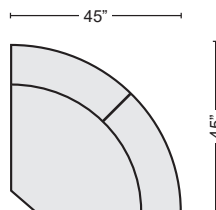

QTY_

OYSTER ARMLESS RECLINER
#228321 \$420.00

QTY_

CHOCOLATE ARMLESS RECLINER
#228342 \$420.00

QTY_

BLACK ARMLESS RECLINER
#248482 \$420.00

QTY_

GREY WEDGE
#228309 \$465.00