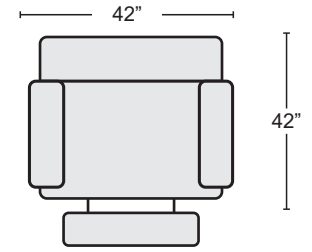

GREY RECLINER W/POWER HEADREST & USB
#263128 $695.00

QTY_

BLACK PWR RECLINER W/PWR HEADREST & USB
#263126 $695.00

QTY_