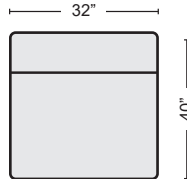

QTY_

OYSTER WEDGE
#228334 \$465.00

QTY_

CHOCOLATE WEDGE
#228359 \$465.00

QTY_

BLACK WEDGE
#248495 \$465.00

QTY_

GREY ARMLESS CHAIR
#228306 \$310.00