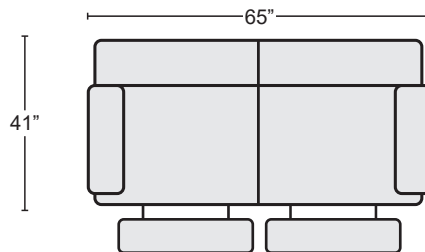

GREY PWR RECLINING LOVESEAT W/PWR HEADREST & USB
#263132 $1,250.00

QTY_

BLACK PWR RECLINING LOVESEAT W/PWR HEADREST & USB
#263130 $1,250.00

QTY_