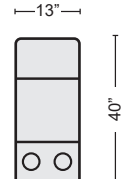

QTY_

OYSTER ARMLESS CHAIR
#228331 \$310.00

QTY_

CHOCOLATE ARMLESS CHAIR
#228356 \$310.00

QTY_

BLACK ARMLESS CHAIR
#248494 \$310.00

QTY_

GREY CONSOLE W/USB
#228313 \$170.00