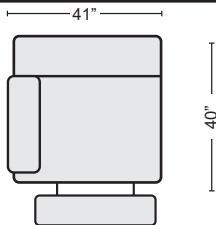

QTY_

BLACK PWR RECLINING LOVESEAT W/PWR HEADREST & USB
#263130 \$1,250.00

QTY_

GREY RECLINER W/POWER HEADREST & USB
#263128 \$695.00

QTY_

BLACK PWR RECLINER W/PWR HEADREST & USB
#263126 \$695.00

QTY_

GREY LAF PWR RECL W/USB & POWER HEADREST
#263121 \$665.00