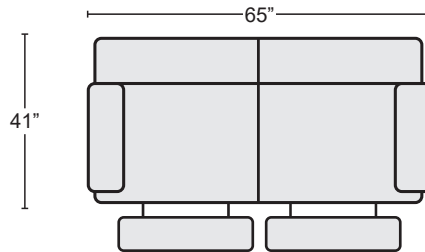

GREY PWR RECLINING LOVESEAT W/PWR HEADREST & USB
#263132 $1,250.00

QTY_

BLACK PWR RECLINING LOVESEAT W/PWR HEADREST & USB
#263130 $1,250.00

QTY_