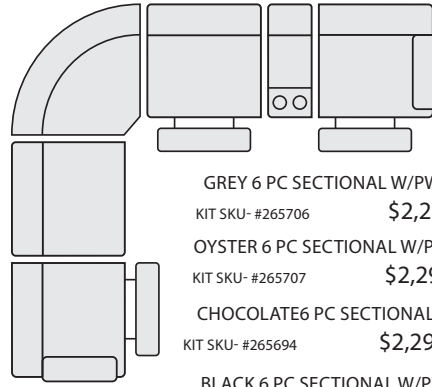

*LAST UPDATED 03/08/21

First Name: _____ Last Name: _____
 Customer Signature: _____ Date: _____
 Sales Person Name: _____
 Sale Order Number: _____

- GREY 6 PC SECTIONAL W/PWR HEADREST & USB
KIT SKU- #265706 \$2,295.00 QTY_
- OYSTER 6 PC SECTIONAL W/PWR HEADREST & USB
KIT SKU- #265707 \$2,295.00 QTY_
- CHOCOLATE 6 PC SECTIONAL W/PWR HEADREST & USB
KIT SKU- #265694 \$2,295.00 QTY_
- BLACK 6 PC SECTIONAL W/PWR HEADREST & USB
KIT SKU- #265693 \$2,295.00 QTY_

GREY PWR RECLINING SOFA W/PWR HEADREST & USB
#263136 \$1,295.00

QTY_

BLACK PWR RECLINING SOFA W/PWR HEADREST USB
#263134 \$1,295.00

QTY_

GREY PWR RECLINING LOVESEAT W/PWR HEADREST & USB
#263132 \$1,250.00