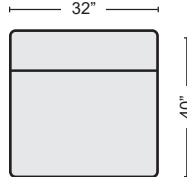

QTY_

OYSTER WEDGE
#228334 \$395.00

QTY_

CHOCOLATE WEDGE
#228359 \$395.00

QTY_

BLACK WEDGE
#248495 \$395.00

QTY_

GREY ARMLESS CHAIR
#228306 \$260.00