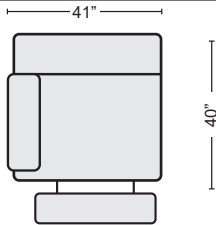

QTY_

BLACK PWR RECLINING LOVESEAT W/PWR HEADREST & USB
#263130 \$1,250.00

QTY_

GREY RECLINER W/POWER HEADREST & USB
#263128 \$695.00

QTY_

BLACK PWR RECLINER W/PWR HEADREST & USB
#263126 \$695.00

QTY_

GREY LAF PWR RECL W/USB & POWER HEADREST
#263121 \$565.00