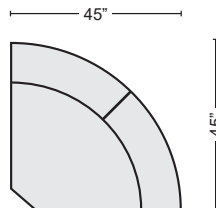

QTY_

OYSTER ARMLESS RECLINER
#228321 \$360.00

QTY_

CHOCOLATE ARMLESS RECLINER
#228342 \$360.00

QTY_

BLACK ARMLESS RECLINER
#248482 \$360.00

QTY_

GREY WEDGE
#228309 \$395.00