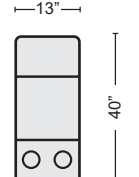

QTY_

OYSTER ARMLESS CHAIR
#228331 \$260.00

QTY_

CHOCOLATE ARMLESS CHAIR
#228356 \$260.00

QTY_

BLACK ARMLESS CHAIR
#248494 \$260.00

QTY_

GREY CONSOLE W/USB
#228313 \$150.00