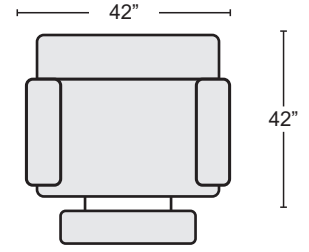

GREY RECLINER W/POWER HEADREST & USB
#263128 $695.00

QTY_

BLACK PWR RECLINER W/PWR HEADREST & USB
#263126 $695.00

QTY_