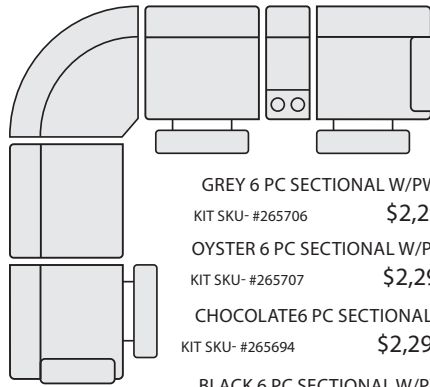

\*LAST UPDATED 02/22/21

First Name: \_\_\_\_\_ Last Name: \_\_\_\_\_  
 Customer Signature: \_\_\_\_\_ Date: \_\_\_\_\_  
 Sales Person Name: \_\_\_\_\_  
 Sale Order Number: \_\_\_\_\_

**GREY 6 PC SECTIONAL W/PWR HEADREST & USB**  
 KIT SKU- #265706 **\$2,295.00** QTY\_

**OYSTER 6 PC SECTIONAL W/PWR HEADREST & USB**  
 KIT SKU- #265707 **\$2,295.00** QTY\_

**CHOCOLATE 6 PC SECTIONAL W/PWR HEADREST & USB**  
 KIT SKU- #265694 **\$2,295.00** QTY\_

**BLACK 6 PC SECTIONAL W/PWR HEADREST & USB**  
 KIT SKU- #265693 **\$2,295.00** QTY\_