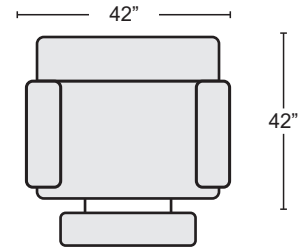

GREY RECLINER W/POWER HEADREST & USB
#263128 $595.00 QTY_

BLACK PWR RECLINER W/PWR HEADREST & USB
#263126 $595.00 QTY_