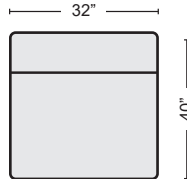

GREY ARMLESS CHAIR
#228306 $260.00 QTY_

OYSTER ARMLESS CHAIR
#228331 $260.00 QTY_

CHOCOLATE ARMLESS CHAIR
#228356 $260.00 QTY_

BLACK ARMLESS CHAIR
#248494 $260.00 QTY_