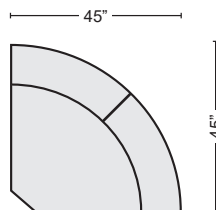

GREY WEDGE
#228309 $395.00 QTY_

OYSTER WEDGE
#228334 $395.00 QTY_

CHOCOLATE WEDGE
#228359 $395.00 QTY_

BLACK WEDGE
#248495 $395.00 QTY_