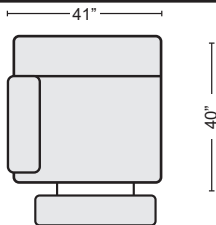

GREY LAF PWR RECL W/USB & POWER HEADREST
#263121 $565.00 QTY_

OYSTER LAF PWR RECL W/USB & POWER HEADREST
#263118 $565.00 QTY_

CHOCOLATE LAF PWR RECL W/USB & POWER HEADREST
#263120 $565.00 QTY_

BLACK LAF PWR RECL W/USB & POWER HEADREST
#263119 $565.00 QTY_