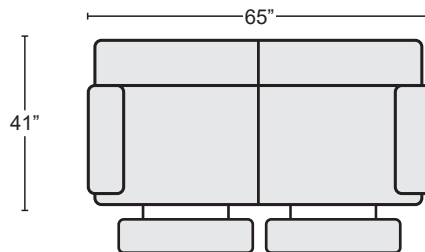

GREY PWR RECLINING LOVESEAT W/PWR HEADREST & USB
#263132 $1,150.00 QTY_

BLACK PWR RECLINING LOVESEAT W/PWR HEADREST & USB
#263130 $1,050.00 QTY_