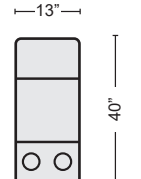

**BLACK WEDGE**  
 #248495 \$395.00 QTY\_

**GREY ARMLESS CHAIR**  
 #228306 \$260.00 QTY\_

**OYSTER ARMLESS CHAIR**  
 #228331 \$260.00 QTY\_

**CHOCOLATE ARMLESS CHAIR**  
 #228356 \$260.00 QTY\_

**BLACK ARMLESS CHAIR**  
 #248494 \$260.00 QTY\_