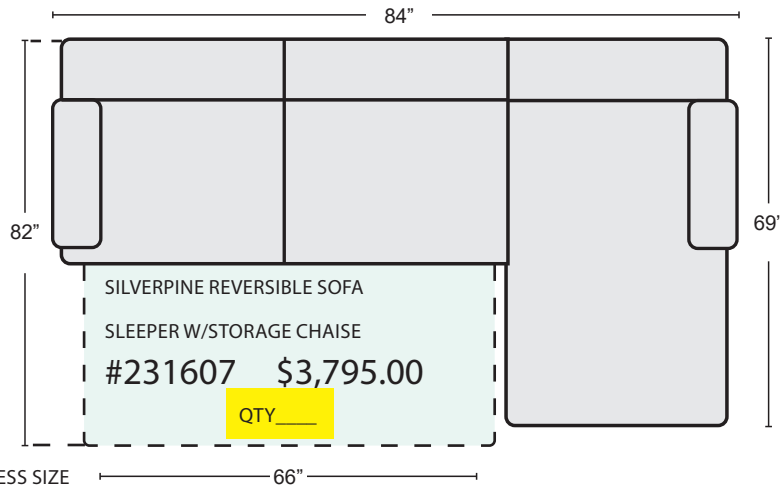

*LAST UPDATED 12/07/20

First Name: _____ Last Name: _____

Customer Signature: _____ Date: _____

Sales Person Name: _____

Sale Order Number: _____

CHARCOAL QN SOFA SLEEPER #249507 \$2,795.00 QTY ____

PEARL QN SOFA SLEEPER #249508 \$2,795.00 QTY ____

SILVERPINE QN SOFA SLEEPER #99948 \$2,795.00 QTY ____

CHARCOAL QN PLUS SOFA SLEEPER #249509 \$2,995.00 QTY ____

PEARL QN PLUS SOFA SLEEPER #249510 \$2,995.00 QTY ____

SILVERPINE QN PLUS SOFA SLEEPER #231602 \$2,995.00 QTY ____

CHARCOAL FULL SOFA SLEEPER #249505 \$2,695.00 QTY ____

PEARL FULL SOFA SLEEPER #249506 \$2,695.00 QTY ____

SILVERPINE FULL SOFA SLEEPER #99946 \$2,465.00 QTY ____

CHARCOAL TWIN SOFA SLEEPER #249503 \$2,595.00 QTY ____

PEARL TWIN SOFA SLEEPER #249504 \$2,595.00 QTY ____

SILVERPINE TWIN SOFA SLEEPER #99945 \$2,595.00 QTY ____