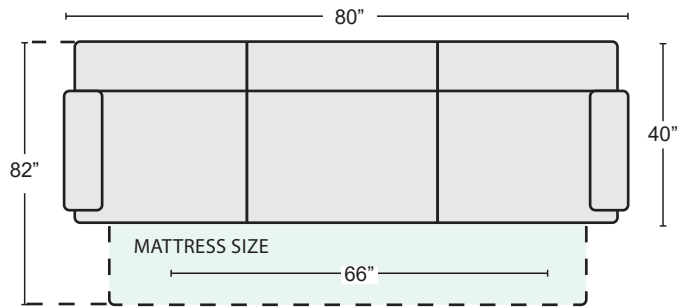

CHARCOAL QN PLUS SOFA SLEEPER #249509 $2,995.00 QTY ____

PEARL QN PLUS SOFA SLEEPER #249510 $2,995.00 QTY ____

SILVERPINE QN PLUS SOFA SLEEPER #231602 $2,995.00 QTY ____