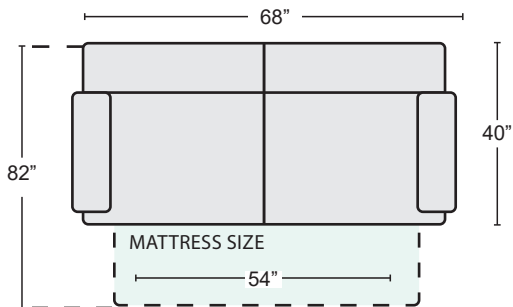

CHARCOAL FULL SOFA SLEEPER #249505 $2,695.00 QTY ____

PEARL FULL SOFA SLEEPER #249506 $2,695.00 QTY ____

SILVERPINE FULL SOFA SLEEPER #99946 $2,465.00 QTY ____