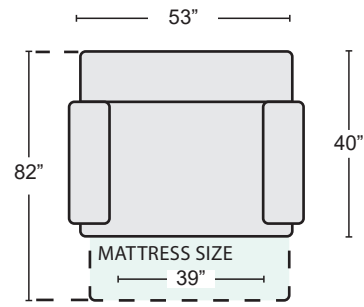

CHARCOAL FULL SOFA SLEEPER #249505 \$2,695.00 QTY ____

PEARL FULL SOFA SLEEPER #249506 \$2,695.00 QTY ____

SILVERPINE FULL SOFA SLEEPER #99946 \$2,465.00 QTY ____

CHARCOAL TWIN SOFA SLEEPER #249503 \$2,595.00 QTY ____