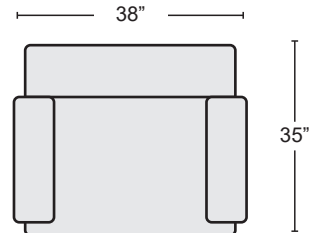

Sales Person Name: _____

Sales Order: _____

FABRIC OPTIONS

COLLECTION DOES NOT COME WITH PILLOWS.
NATE & JEREMIAH UNIVERSAL HANDLE ONLY

ESTATE SOFA
#243565 \$1,195.00

QTY _____

ARM CHAIR
#243564 \$995.00

QTY _____