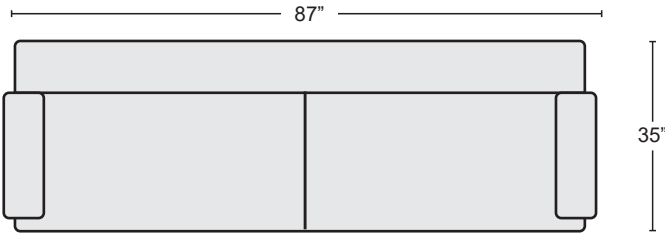

Sales Person Name: _____

Sales Order: _____

FABRIC OPTIONS

COLLECTION DOES NOT COME WITH PILLOWS.
NATE & JEREMIAH UNIVERSAL HANDLE ONLY

ESTATE SOFA
#243565 \$1,195.00

QTY _____

ARM CHAIR
#243564 \$995.00

QTY _____