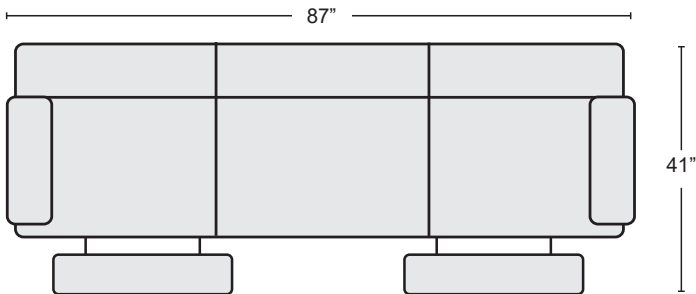

*LAST UPDATED 02/11/25

First Name: _____ Last Name: _____

Guest Signature: _____ Date: _____

Sales Person Name: _____

Sale Order Number: _____

TAUPE LTHR PWR ZERO G RECLINING AUDIO SOFA W/PWR HDRST,PWR LMBR,H/M & DDT
#352256 \$2,995.00