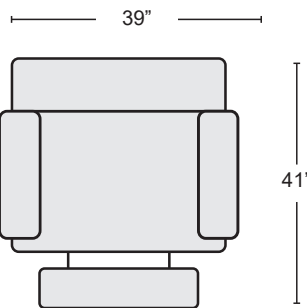

TAUPE LTHR PWR ZERO G AUDIO RECLINER W/ PWRHR, PWR LMBR & H/M
#352260 $1,795.00

QTY ____

CREAM LTHR PWR ZERO G AUDIO RECLINER W/ PWRHR, PWR LMBR & H/M
#352261 $1,795.00

QTY ____