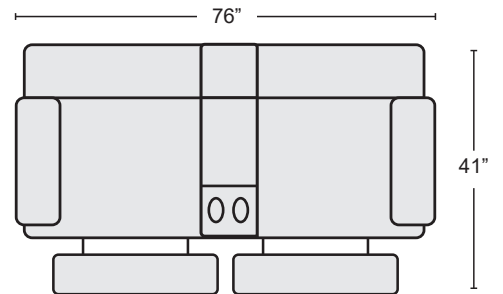

TAUPE LTHR PWR ZERO G RECLINING AUDIO CONSOLE LOVE W/PWR HDRST,LMBR&H/M
#352258 $2,995.00

QTY ____

CREAM LTHR PWR ZERO G RECLINING AUDIO CONSOLE LOVE W/PWR HDRST,LMBR&H/M
#352259 $2,995.00

QTY ____