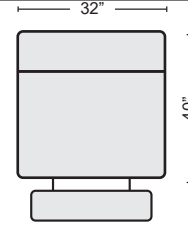

GREY ARMLESS RECLINER
#228292 $380.00

QTY ____

CHOCOLATE ARMLESS RECLINER
#228342 $380.00

QTY ____