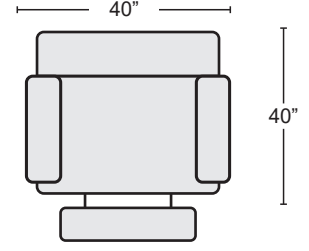

GREY RECLINER W/POWER HEADREST & USB
#263128 $895.00

QTY ____