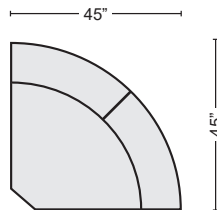

GREY WEDGE
#228309 $430.00

QTY ____

CHOCOLATE WEDGE
#228359 $430.00

QTY ____