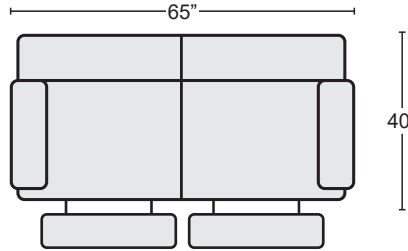

CHOCOLATE 6 PC SECTIONAL W/PWR HEADREST & USB
 KIT SKU- #265694 **\$2,495.00** QTY ____

GREY PWR RECLINING SOFA W/PWR HEADREST & USB
 #263136 \$1,495.00

QTY ____

GREY PWR RECLINING LOVESEAT W/PWR HEADREST & USB
 #263132 \$1,450.00