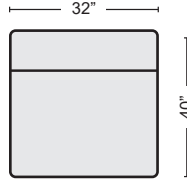

QTY ____

GREY WEDGE
 #228309 \$430.00

QTY ____

CHOCOLATE WEDGE
 #228359 \$430.00

QTY ____

GREY ARMLESS CHAIR
 #228306 \$290.00

QTY ____

CHOCOLATE ARMLESS CHAIR
 #228356 \$290.00