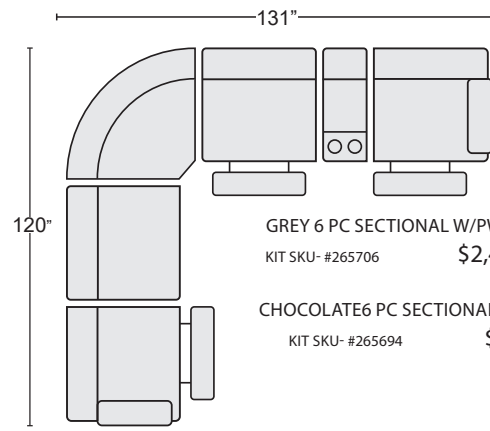

MARCUS MODULAR SECTIONAL

*LAST UPDATED 03/05/23

First Name: _____ Last Name: _____
 Customer Signature: _____ Date: _____
 Sales Person Name: _____
 Sale Order Number: _____

GREY 6 PC SECTIONAL W/PWR HEADREST & USB
 KIT SKU- #265706 **\$2,495.00** QTY ____

CHOCOLATE 6 PC SECTIONAL W/PWR HEADREST & USB
 KIT SKU- #265694 **\$2,495.00** QTY ____

GREY PWR RECLINING SOFA W/PWR HEADREST & USB
 #263136 \$1,495.00

QTY ____

GREY PWR RECLINING LOVESEAT W/PWR HEADREST & USB
 #263132 \$1,450.00