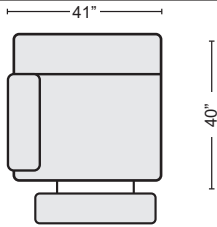

GREY LAF PWR RECL W/USB & POWER HEADREST
#263121 $610.00

QTY ____

CHOCOLATE LAF PWR RECL W/USB & POWER HEADREST
#263120 $610.00

QTY ____