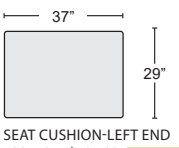

SEAT CUSHION-RIGHT END
#325405 $195.00 QTY _____

SEAT CUSHION-LEFT END
#325404 $195.00 QTY _____