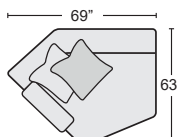

LAF CUDDLER CHAISE
#325409 $1,120.00 QTY _____