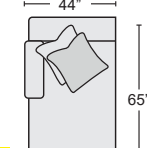

LAF CHAISE
#325406 $1,120.00 QTY _____