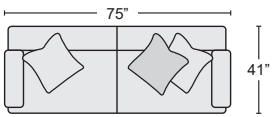

LOVESEAT
#322472 $1,180.00 QTY _____

TWIN SLEEPER
#322476 $1,580.00 QTY _____