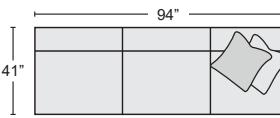

RAF SOFA
#325431 $1,175.00 QTY _____

RAF QN SLEEPER
#325429 $1,675.00 QTY _____