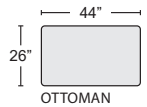

OTTOMAN
#322473 $495.00 QTY _____