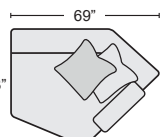

RAF CUDDLER CHAISE
#325426 $1,120.00 QTY _____