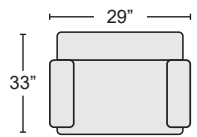

MARCIA SWIVEL CHAIR
#325440 $1,095.00 QTY _____