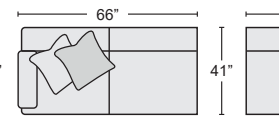

RAF LOVESEAT
#325427 $1,100.00 QTY _____

LAF LOVESEAT
#325410 $1,100.00 QTY _____