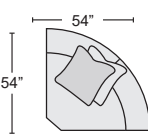

ARMLESS CHAIR  
#325392 \$980.00 QTY \_\_\_\_\_

LAF CUDDLER CHAISE  
#325409 \$1,120.00 QTY \_\_\_\_\_

RAF CUDDLER CHAISE  
#325426 \$1,120.00 QTY \_\_\_\_\_

CORNER UNIT  
#325402 \$780.00 QTY \_\_\_\_\_