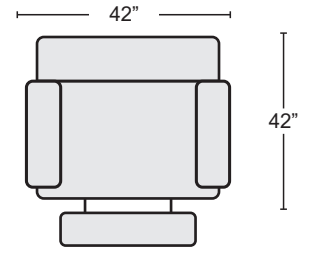

GREY RECLINER W/POWER HEADREST & USB
#263128 $895.00

QTY_

QTY_

QTY_

BLACK PWR RECLINER W/PWR HEADREST & USB
#263126 $895.00

QTY_