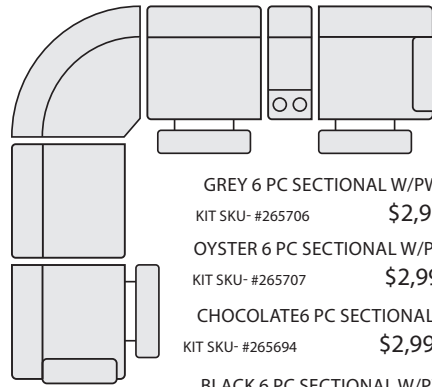

\*LAST UPDATED 01/19/22

First Name: \_\_\_\_\_ Last Name: \_\_\_\_\_  
 Customer Signature: \_\_\_\_\_ Date: \_\_\_\_\_  
 Sales Person Name: \_\_\_\_\_  
 Sale Order Number: \_\_\_\_\_

- GREY 6 PC SECTIONAL W/PWR HEADREST & USB  
 KIT SKU- #265706 **\$2,995.00** QTY\_
- OYSTER 6 PC SECTIONAL W/PWR HEADREST & USB  
 KIT SKU- #265707 **\$2,995.00** QTY\_
- CHOCOLATE 6 PC SECTIONAL W/PWR HEADREST & USB  
 KIT SKU- #265694 **\$2,995.00** QTY\_
- BLACK 6 PC SECTIONAL W/PWR HEADREST & USB  
 KIT SKU- #265693 **\$2,995.00** QTY\_

GREY PWR RECLINING SOFA W/PWR HEADREST & USB  
 #263136 \$1,495.00

QTY\_

GREY PWR RECLINING LOVESEAT W/PWR HEADREST & USB  
 #263132 \$1,450.00

QTY\_

GREY RECLINER W/POWER HEADREST & USB  
 #263128 \$895.00