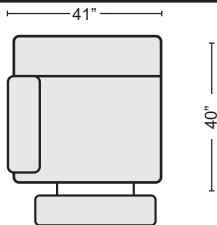

GREY LAF PWR RECL W/USB & POWER HEADREST
#263121 $740.00

QTY_

OYSTER LAF PWR RECL W/USB & POWER HEADREST
#263118 $740.00

QTY_

CHOCOLATE LAF PWR RECL W/USB & POWER HEADREST
#263120 $740.00

QTY_

QTY_