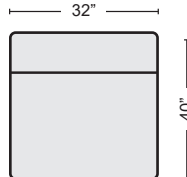

BLACK RAF PWR RECL W/USB & POWER HEADREST
#263122 $740.00

GREY ARMLESS CHAIR
#228306 $340.00

QTY_

OYSTER ARMLESS CHAIR
#228331 $340.00

QTY_

CHOCOLATE ARMLESS CHAIR
#228356 $340.00

QTY_

BLACK ARMLESS CHAIR
#248494 $340.00

QTY_