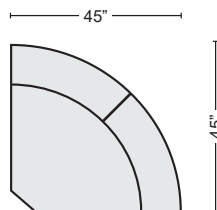

BLACK LAF PWR RECL W/USB & POWER HEADREST
#263119 $740.00

GREY WEDGE
#228309 $525.00

QTY_

OYSTER WEDGE
#228334 $525.00

QTY_

CHOCOLATE WEDGE
#228359 $525.00

QTY_

BLACK WEDGE
#248495 $525.00

QTY_