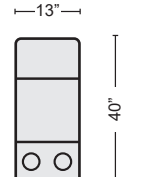

BLACK ARMLESS RECLINER
#248482 $460.00

GREY CONSOLE W/USB
#228313 $190.00

QTY_

OYSTER CONSOLE W/USB
#228339 $190.00

QTY_

CHOCOLATE CONSOLE W/USB
#228363 $190.00

QTY_

BLACK CONSOLE W/USB
#248496 $190.00

QTY_