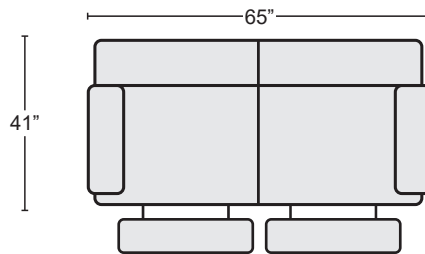

BLACK PWR RECLINING LOVESEAT W/PWR HEADREST & USB
#263130 $1,450.00

GREY PWR RECLINING LOVESEAT W/PWR HEADREST & USB
#263132 $1,450.00

QTY_