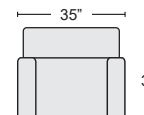

QTY \_\_\_\_\_

LAF SOFA  
#303269 \$900.00

QTY \_\_\_\_\_

RAF SOFA  
#303271 \$900.00

QTY \_\_\_\_\_

CORNER UNIT  
#303265 \$595.00

QTY \_\_\_\_\_

ACCENT CHAIR  
#303251 \$795.00