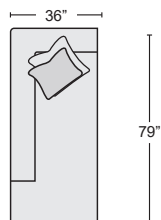

QTY \_\_\_\_\_

LAF ARMLESS CHAISE  
#303272 \$895.00

QTY \_\_\_\_\_

RAF ARMLESS CHAISE  
#303273 \$895.00

QTY \_\_\_\_\_

LAF CHAISE\*  
#303274 \$995.00

RAF CHAISE\*  
#303275 \$995.00

\*LAF CHAISE AND RAF CHAISE ARE STAND ALONE PIECES  
THEY WILL NOT COME WITH BRACKETS\*