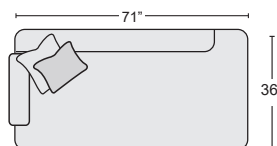

QTY \_\_\_\_\_

LAF ARMLESS CHAISE  
#303272 \$895.00

QTY \_\_\_\_\_

RAF ARMLESS CHAISE  
#303273 \$895.00

QTY \_\_\_\_\_

LAF CHAISE\*  
#303274 \$995.00

RAF CHAISE\*  
#303275 \$995.00

\*LAF CHAISE AND RAF CHAISE ARE STAND ALONE PIECES  
THEY WILL NOT COME WITH BRACKETS\*