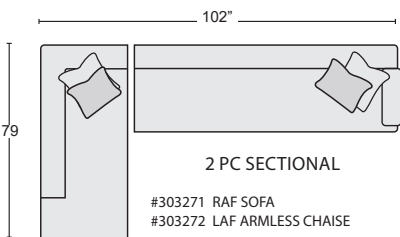

ONLY 2 ACCENT FABRIC CHOICES REGARDLESS OF HOW MANY PILLOWS COME ON THE PIECE ORDERED.\*

2 PC SECTIONAL

#303271 RAF SOFA  
#303272 LAF ARMLESS CHAISE

QTY \_\_\_\_\_ \$1,795.00

2 PC SECTIONAL KIT-303268

#303269 LAF SOFA  
#303273 RAF ARMLESS CHAISE