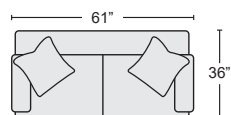

LOVESEAT
#303266 $980.00

QTY _____