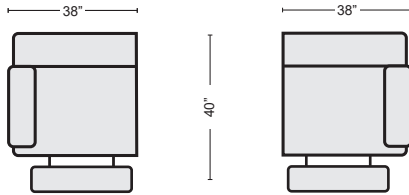

KIT- # 337862 **\$2,325.00** QTY _____

GREY LEATHER 6PC POWER ZERO G RECLINING MODULAR SECTIONAL W/C

KIT- # 337851 **\$4,395.00** QTY _____

SADDLE BROWN LEATHER 6PC PWR ZERO G RECLINING MODULAR SEC W/C

KIT- # 337852 **\$4,395.00** QTY _____