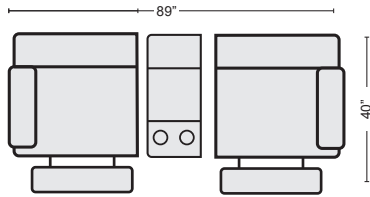

GREY LEATHER 3PC POWER ZERO G RECLINING MODULAR SOFA

KIT- # 337861 **$2,325.00** QTY _____

SADDLE BROWN LEATHER 3PC POWER ZERO G RECLINING MODULAR SOFA

KIT- # 337862 **$2,325.00** QTY _____