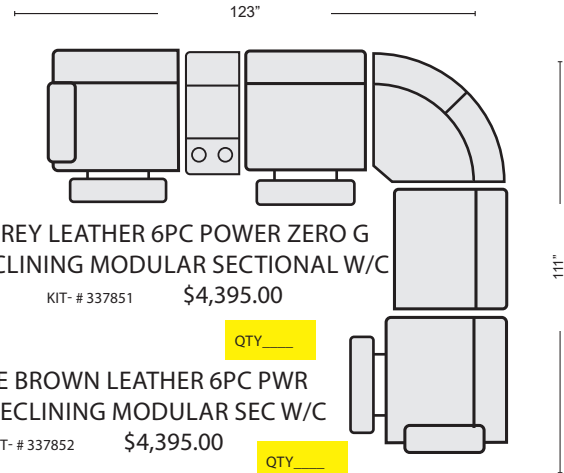

KIT- # 337862 **\$2,325.00** QTY _____

GREY LEATHER 6PC POWER ZERO G RECLINING MODULAR SECTIONAL W/C

KIT- # 337851 **\$4,395.00** QTY _____

SADDLE BROWN LEATHER 6PC PWR ZERO G RECLINING MODULAR SEC W/C

KIT- # 337852 **\$4,395.00** QTY _____