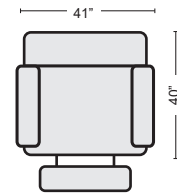

GREY LEATHER POWER ZERO G RECLINER W/PWR HDRST & USB

#337849 $1,295.00 QTY _____

SADDLE BROWN LEATHER POWER ZERO G RECLINER W/PWR HDRST & USB

#337850 $1,295.00 QTY _____