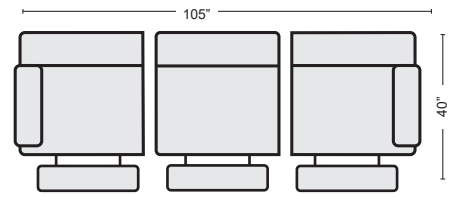

First Name: _____ Last Name: _____

Customer Signature: _____ Date: _____

Sales Person Name: _____

Sale Order Number: _____

GREY LEATHER 3PC POWER ZERO G TRIPLE RECLINING MODULAR SOFA

KIT- # 337867 **\$2,645.00** QTY _____