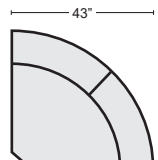

GREY LEATHER WEDGE

#337847 $800.00 QTY _____

SADDLE BROWN WEDGE

#337848 $800.00 QTY _____