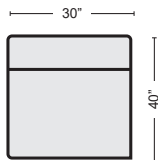

#337872 \$745.00 QTY _____

GREY LEATHER POWER ZERO G RECLINER W/PWR HDRST & USB

#337849 \$1,295.00 QTY _____

SADDLE BROWN LEATHER POWER ZERO G RECLINER W/PWR HDRST & USB

#337850 \$1,295.00 QTY _____

GREY LEATHER ARMLESS CHAIR