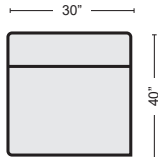

#337872 \$745.00 QTY _____

GREY LEATHER POWER ZERO G RECLINER W/PWR HDRST & USB

#337849 \$1,295.00 QTY _____

SADDLE BROWN LEATHER POWER ZERO G RECLINER W/PWR HDRST & USB

#337850 \$1,295.00 QTY _____

GREY LEATHER ARMLESS CHAIR