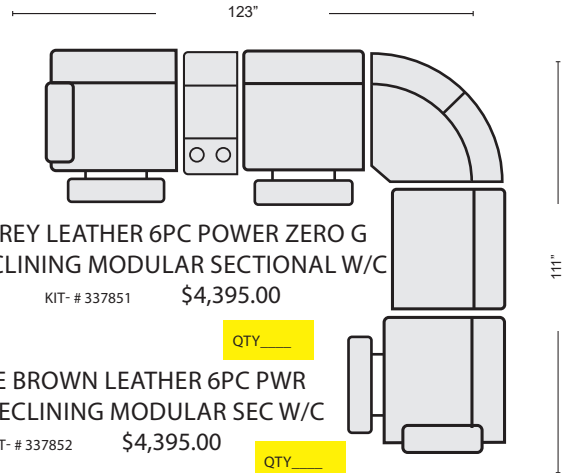

KIT- # 337862 **\$2,325.00** QTY _____

GREY LEATHER 6PC POWER ZERO G RECLINING MODULAR SECTIONAL W/C

KIT- # 337851 **\$4,395.00** QTY _____

SADDLE BROWN LEATHER 6PC PWR ZERO G RECLINING MODULAR SEC W/C

KIT- # 337852 **\$4,395.00** QTY _____