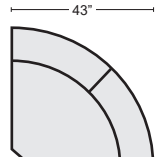

GREY LEATHER WEDGE

#337847 $800.00 QTY _____

SADDLE BROWN WEDGE

#337848 $800.00 QTY _____