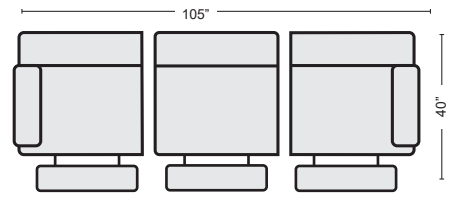

First Name: _____ Last Name: _____

Customer Signature: _____ Date: _____

Sales Person Name: _____

Sale Order Number: _____

GREY LEATHER 3PC POWER ZERO G TRIPLE RECLINING MODULAR SOFA

KIT- # 337867 **\$2,645.00** QTY _____