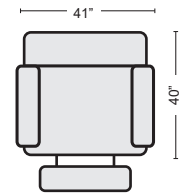

GREY LEATHER POWER ZERO G RECLINER W/PWR HDRST & USB

#337849 $1,295.00 QTY _____

SADDLE BROWN LEATHER POWER ZERO G RECLINER W/PWR HDRST & USB

#337850 $1,295.00 QTY _____