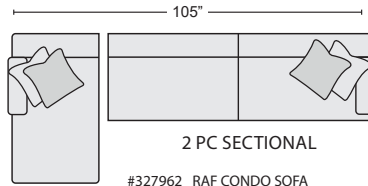

First Name: _____ Last Name: _____

Guest Signature: _____ Date: _____

Sales Person Name: _____

Sale Order Number: _____

Initial: _____

2 PC SECTIONAL

#327958 LAF CONDO SOFA
#327961 RAF CHAISE

QTY _____ \$1,845.00

2 PC SECTIONAL

#327962 RAF CONDO SOFA
#328072 LAF CHAISE

QTY _____ \$1,845.00

FABRIC OPTIONS

TOSS PILLOW OPTIONS

* ALL SECTIONAL PIECES WILL SHIP WITH BRACKETS.
SECTIONAL PIECES CANNOT BE REQUESTED TO BE MADE WITHOUT BRACKETS.*
ONLY 2 ACCENT FABRIC OPTIONS PER SECTIONAL.