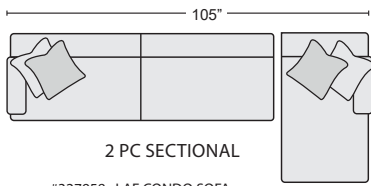

2 PC SECTIONAL

#327958 LAF CONDO SOFA
#327961 RAF CHAISE

QTY _____ $1,845.00