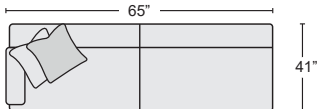

LAF CONDO SOFA
#327958 $950.00

QTY _____