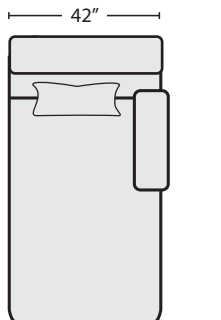

CREAM RAF POWER CHAISE W/USB
#355717 $850.00 QTY_____