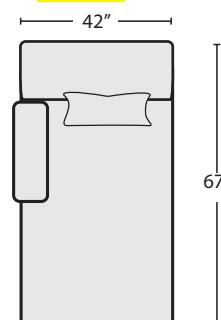

CREAM LAF STATIONARY CHAISE
#355719 $750.00 QTY_____