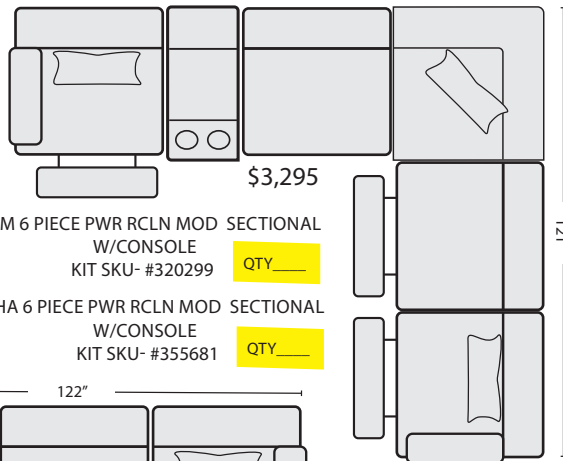

*LAST UPDATED 01/31/25

First Name: _____ Last Name: _____

Customer Signature: _____ Date: _____

Sales Person Name: _____

Sale Order Number: _____

CREAM 3 PIECE POWER RECLINING MODULAR CONSOLE LOVESEAT W/USB
KIT SKU- #320343 QTY_____

MOCHA 3 PIECE POWER RECLINING MODULAR CONSOLE LOVESEAT W/USB
KIT SKU- #355658 QTY_____

CREAM 3 PIECE POWER DUAL RECLINING MODULAR SOFA W/USB
KIT SKU- #320365 QTY_____

MOCHA 3 PIECE POWER DUAL RECLINING MODULAR SOFA W/USB
KIT SKU- #355659 QTY_____