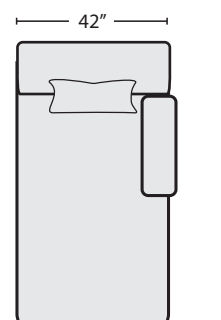

CREAM RAF STATIONARY CHAISE
#355720 $750.00 QTY_____

MOCHA ARM CHAIR
#355694 $595.00 QTY_____

MOCHA LAF POWER CHAISE W/USB
#355697 $850.00 QTY_____

MOCHA RAF POWER CHAISE W/USB
#355698 $850.00 QTY_____

MOCHA LAF STATIONARY CHAISE
#355700 $750.00 QTY_____

MOCHA RAF STATIONARY CHAISE
#355701 $750.00 QTY_____