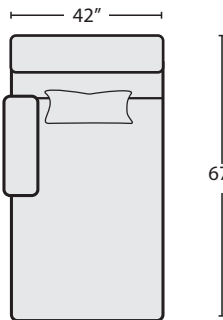

MOCHA CORNER
#355692 \$500.00 QTY_____

MOCHA STORAGE CONSOLE WITH USB
#355696 \$220.00 QTY_____

MOCHA COCKTAIL OTTOMAN
#355695 \$350.00 QTY_____

CREAM ARM CHAIR
#320359 \$595.00 QTY_____

CREAM SWIVEL CHAIR
#355718 \$695.00 QTY_____