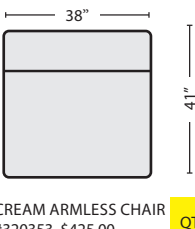

MOCHA PWR RAF RECLINER W/USB
#355687 $750.00 QTY_____

MOCHA ARMLESS CHAIR
#355690 $425.00 QTY_____

CREAM ARMLESS CHAIR
#320353 $425.00 QTY_____