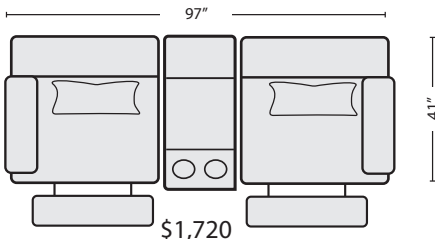

*LAST UPDATED 01/31/25

First Name: _____ Last Name: _____

Customer Signature: _____ Date: _____

Sales Person Name: _____

Sale Order Number: _____

CREAM 3 PIECE POWER RECLINING MODULAR CONSOLE LOVESEAT W/USB
KIT SKU- #320343 QTY_____