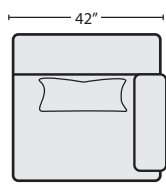

MOCHA 3 PIECE POWER DUAL RECLINING MODULAR SOFA W/USB
KIT SKU- #355659 QTY_____

CREAM RAF CHAIR
#320357 $550.00 QTY_____