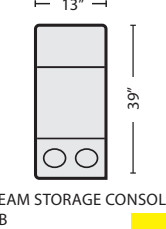

MOCHA STORAGE CONSOLE WITH USB
#355696 $220.00 QTY_____

CREAM STORAGE CONSOLE WITH USB
#320358 $220.00 QTY_____