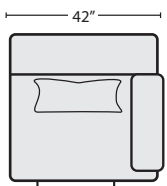

MOCHA 3 PIECE POWER RECLINING MODULAR CONSOLE LOVESEAT W/USB
KIT SKU- #355658 QTY_____

CREAM PWR RAF RECLINER W/USB
#320352 $750.00 QTY_____