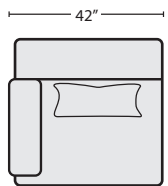

MOCHA 3 PIECE POWER RECLINING MODULAR CONSOLE LOVESEAT W/USB
KIT SKU- #355658 QTY_____

CREAM PWR LAF RECLINER W/USB
#320351 $750.00 QTY_____