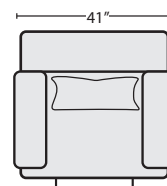

CREAM POWER RECLINER WITH USB
#320366 $695.00 QTY_____

MOCHA LAF CHAIR
#355688 $550.00 QTY_____

MOCHA RAF CHAIR
#355689 $550.00 QTY_____