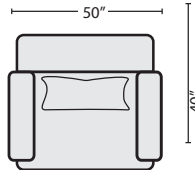

CREAM SWIVEL CHAIR
#355718 $695.00 QTY_____