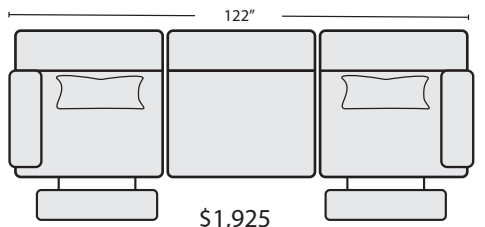

MOCHA 6 PIECE PWR RCLN MOD SECTIONAL W/CONSOLE
KIT SKU- #355681 QTY_____

CREAM 3 PIECE POWER DUAL RECLINING MODULAR SOFA W/USB
KIT SKU- #320365 QTY_____