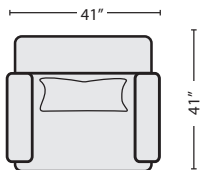

MOCHA POWER ARMLESS RECLINER
#355691 $650.00 QTY_____

CREAM ARM CHAIR
#320359 $595.00 QTY_____