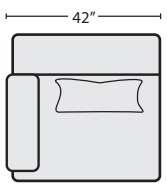

CREAM 6 PIECE PWR RCLN MOD SECTIONAL W/CONSOLE
KIT SKU- #320299 QTY_____

MOCHA 6 PIECE PWR RCLN MOD SECTIONAL W/CONSOLE
KIT SKU- #355681 QTY_____

CREAM PWR LAF RECLINER W/USB
#320351 \$750.00 QTY_____

CREAM PWR RAF RECLINER W/USB
#320352 \$750.00 QTY_____