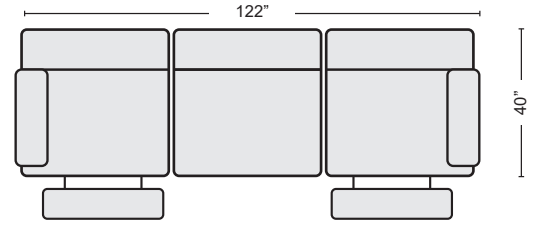

*LAST UPDATED 03/12/25

First Name: _____ Last Name: _____

Customer Signature: _____ Date: _____

Sales Person Name: _____

Sale Order Number: _____

SILVER GREY 3 PIECE DUAL POWER RECLINING SOFA
KIT SKU- #277342 QTY _____ \$1,925.00