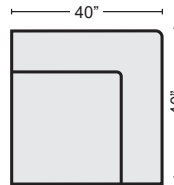

SILVER GREY CORNER
#277361 $500.00 QTY _____