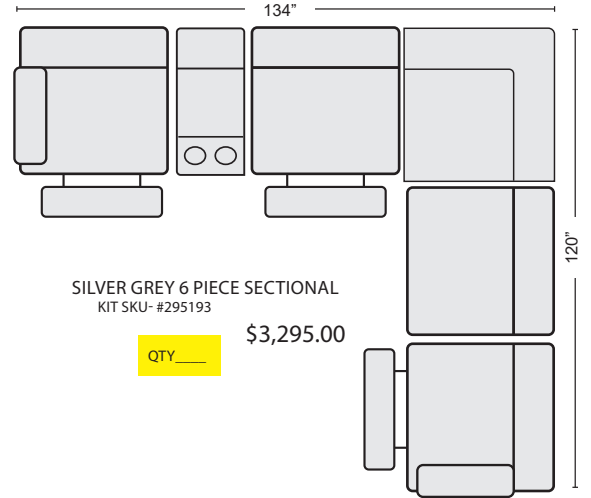

*LAST UPDATED 03/12/25

First Name: _____ Last Name: _____

Customer Signature: _____ Date: _____

Sales Person Name: _____

Sale Order Number: _____

SILVER GREY 3 PIECE DUAL POWER RECLINING SOFA
KIT SKU- #277342 QTY _____ \$1,925.00

QTY _____
SILVER GREY 6 PIECE STATIONARY SECTIONAL
KIT SKU- #277352 QTY _____ \$2,875.00

SILVER GREY CHAIR
#277375 \$495.00 QTY _____

SILVER GREY 6 PIECE SECTIONAL
KIT SKU- #295193 QTY _____ \$3,295.00

SILVER GREY LAF POWER RECLINER
#277355 \$750.00 QTY _____

SILVER GREY OTTOMAN
#277363 \$350.00 QTY _____