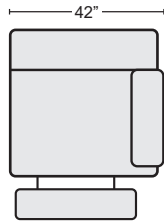

QTY _____
SILVER GREY 6 PIECE STATIONARY SECTIONAL
KIT SKU- #277352 QTY _____ \$2,875.00

SILVER GREY CHAIR
#277375 \$495.00 QTY _____

SILVER GREY 6 PIECE SECTIONAL
KIT SKU- #295193 QTY _____ \$3,295.00

SILVER GREY LAF POWER RECLINER
#277355 \$750.00 QTY _____