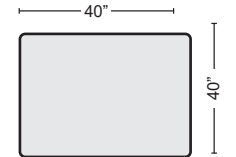

SILVER GREY ARMLESS POWER RECLINER
#277373 \$650.00 QTY _____

SILVER GREY ARMLESS CHAIR
#277359 \$425.00 QTY _____

SILVER GREY CORNER
#277361 \$500.00 QTY _____

SILVER GREY CONSOLE
#277371 \$220.00 QTY _____