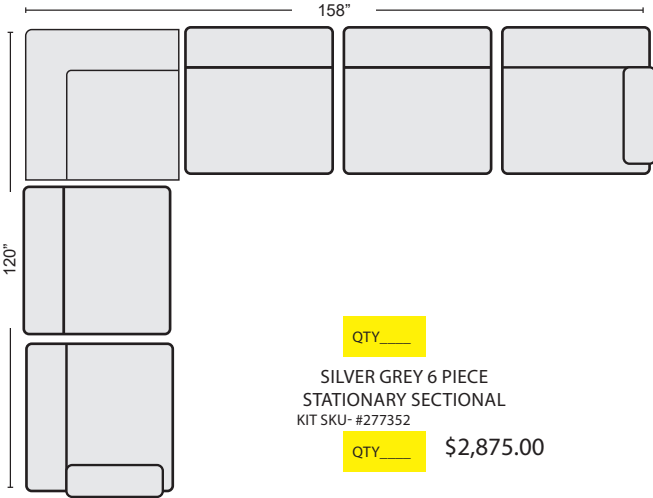

*LAST UPDATED 03/12/25

First Name: _____ Last Name: _____

Customer Signature: _____ Date: _____

Sales Person Name: _____

Sale Order Number: _____

SILVER GREY 3 PIECE DUAL POWER RECLINING SOFA
KIT SKU- #277342 QTY _____ \$1,925.00

QTY _____
SILVER GREY 6 PIECE STATIONARY SECTIONAL
KIT SKU- #277352 QTY _____ \$2,875.00

SILVER GREY CHAIR
#277375 \$495.00 QTY _____

SILVER GREY 6 PIECE SECTIONAL
KIT SKU- #295193 QTY _____ \$3,295.00

SILVER GREY LAF POWER RECLINER
#277355 \$750.00 QTY _____

SILVER GREY OTTOMAN
#277363 \$350.00 QTY _____