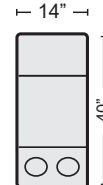

SILVER GREY CONSOLE
#277371 $220.00 QTY _____