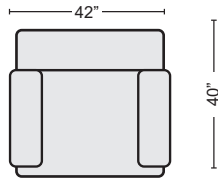

QTY _____
SILVER GREY 6 PIECE STATIONARY SECTIONAL
KIT SKU- #277352 QTY _____ \$2,875.00

SILVER GREY CHAIR
#277375 \$495.00 QTY _____

SILVER GREY 6 PIECE SECTIONAL
KIT SKU- #295193 QTY _____ \$3,295.00

SILVER GREY LAF POWER RECLINER
#277355 \$750.00 QTY _____