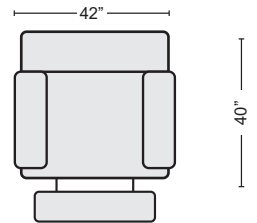

SILVER GREY POWER RECLINER
#277369 $695.00 QTY _____