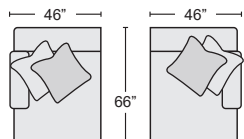

RAF SOFA  
#257594 \$850.00 QTY \_\_\_\_\_  
RAF QUEEN SLEEPER  
#257592 \$1,250.00 QTY \_\_\_\_\_

LAF TUX SOFA  
#257587 \$945.00 QTY \_\_\_\_\_

RAF TUX SOFA  
#257595 \$945.00 QTY \_\_\_\_\_

CORNER UNIT  
#257579 \$750.00  
QTY \_\_\_\_\_