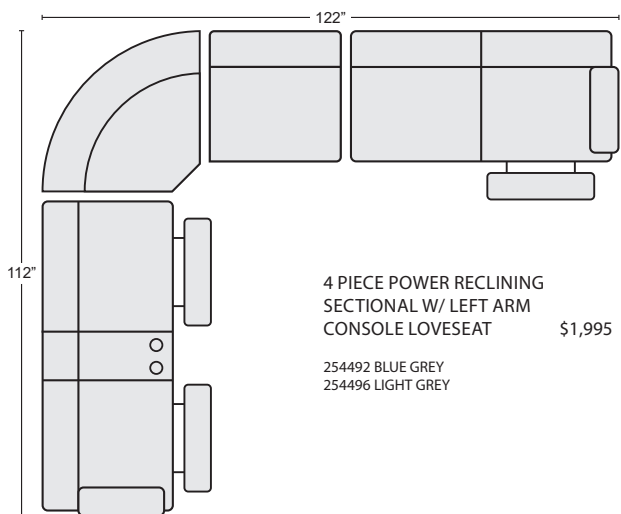

\*LAST UPDATED 04/04/23

First Name: \_\_\_\_\_ Last Name: \_\_\_\_\_

Customer Signature: \_\_\_\_\_ Date: \_\_\_\_\_

Sales Person Name: \_\_\_\_\_

Sale Order Number: \_\_\_\_\_

**3 PIECE POWER RECLINING SECTIONAL W/ RIGHT ARM CONSOLE LOVESEAT \$1,750**

254491 BLUE GREY  
254495 LIGHT GREY

**3 PIECE POWER RECLINING SECTIONAL W/ LEFT ARM CONSOLE LOVESEAT \$1,750**

254490 BLUE GREY  
254494 LIGHT GREY

**4 PIECE POWER RECLINING SECTIONAL W/ LEFT ARM CONSOLE LOVESEAT \$1,995**

254492 BLUE GREY  
254496 LIGHT GREY

**4 PIECE POWER RECLINING SECTIONAL W/ RIGHT ARM CONSOLE LOVESEAT \$1,995**

254493 BLUE GREY  
254497 LIGHT GREY

**LEFT ARM DUAL POWER CONSOLE LOVESEAT \$800.00**

254505 BLUE GREY  
254504 LIGHT GREY