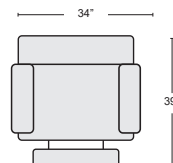

POWER RECLINER WITH USB $495.00

254385 BLUE GREY
254384 LIGHT GREY

MANUAL RECLINING SOFA WITH USB $695.00

254375 BLUE GREY
254374 LIGHT GREY

MANUAL RECLINING LOVESEAT WITH USB AND CONSOLE $695.00

254377 BLUE GREY
254376 LIGHT GREY

MANUAL RECLINER WITH USB $395.00

254383 BLUE GREY
254382 LIGHT GREY