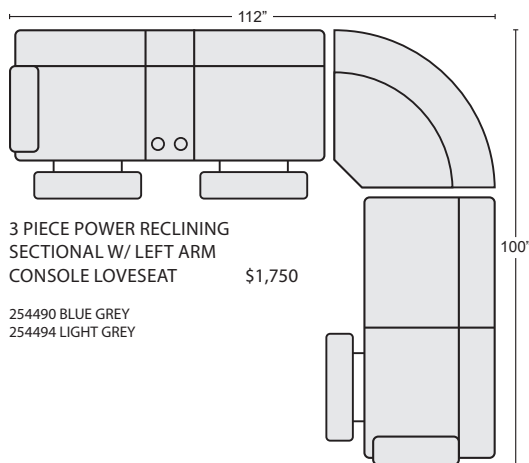

\*LAST UPDATED 04/04/23

First Name: \_\_\_\_\_ Last Name: \_\_\_\_\_

Customer Signature: \_\_\_\_\_ Date: \_\_\_\_\_

Sales Person Name: \_\_\_\_\_

Sale Order Number: \_\_\_\_\_

**3 PIECE POWER RECLINING SECTIONAL W/ RIGHT ARM CONSOLE LOVESEAT \$1,750**

254491 BLUE GREY  
254495 LIGHT GREY

**3 PIECE POWER RECLINING SECTIONAL W/ LEFT ARM CONSOLE LOVESEAT \$1,750**

254490 BLUE GREY  
254494 LIGHT GREY

**4 PIECE POWER RECLINING SECTIONAL W/ LEFT ARM CONSOLE LOVESEAT \$1,995**

254492 BLUE GREY  
254496 LIGHT GREY

**4 PIECE POWER RECLINING SECTIONAL W/ RIGHT ARM CONSOLE LOVESEAT \$1,995**

254493 BLUE GREY  
254497 LIGHT GREY

**LEFT ARM DUAL POWER CONSOLE LOVESEAT \$800.00**

254505 BLUE GREY  
254504 LIGHT GREY

**RIGHT ARM DUAL POWER CONSOLE LOVESEAT \$800.00**

254507 BLUE GREY  
254506 LIGHT GREY

**LEFT ARM POWER LOVESEAT \$580.00**

254503 BLUE GREY  
254502 LIGHT GREY

**RIGHT ARM POWER LOVESEAT \$580.00**

254501 BLUE GREY  
254500 LIGHT GREY