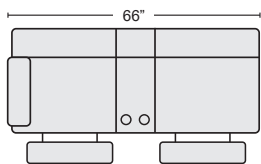

LEFT ARM DUAL POWER CONSOLE LOVESEAT $800.00

254505 BLUE GREY
254504 LIGHT GREY