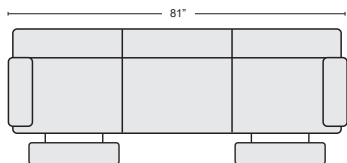

POWER RECLINING SOFA WITH USB $795.00

254381 BLUE GREY
254380 LIGHT GREY