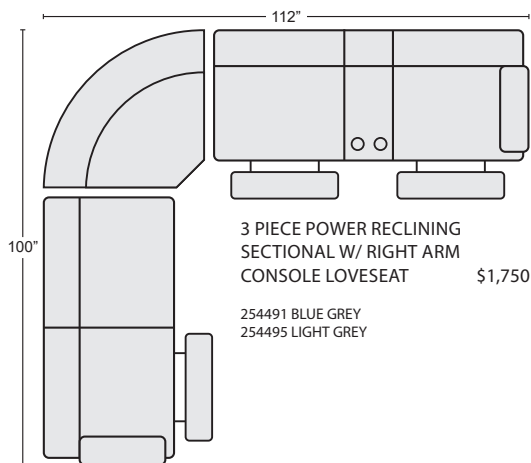

\*LAST UPDATED 04/04/23

First Name: \_\_\_\_\_ Last Name: \_\_\_\_\_

Customer Signature: \_\_\_\_\_ Date: \_\_\_\_\_

Sales Person Name: \_\_\_\_\_

Sale Order Number: \_\_\_\_\_

**3 PIECE POWER RECLINING SECTIONAL W/ RIGHT ARM CONSOLE LOVESEAT \$1,750**

254491 BLUE GREY  
254495 LIGHT GREY

**3 PIECE POWER RECLINING SECTIONAL W/ LEFT ARM CONSOLE LOVESEAT \$1,750**

254490 BLUE GREY  
254494 LIGHT GREY

**4 PIECE POWER RECLINING SECTIONAL W/ LEFT ARM CONSOLE LOVESEAT \$1,995**

254492 BLUE GREY  
254496 LIGHT GREY

**4 PIECE POWER RECLINING SECTIONAL W/ RIGHT ARM CONSOLE LOVESEAT \$1,995**

254493 BLUE GREY  
254497 LIGHT GREY

**LEFT ARM DUAL POWER CONSOLE LOVESEAT \$800.00**

254505 BLUE GREY  
254504 LIGHT GREY

**RIGHT ARM DUAL POWER CONSOLE LOVESEAT \$800.00**

254507 BLUE GREY  
254506 LIGHT GREY

**LEFT ARM POWER LOVESEAT \$580.00**

254503 BLUE GREY  
254502 LIGHT GREY

**RIGHT ARM POWER LOVESEAT \$580.00**

254501 BLUE GREY  
254500 LIGHT GREY