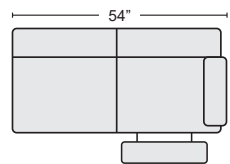

RIGHT ARM POWER LOVESEAT $580.00

254501 BLUE GREY
254500 LIGHT GREY