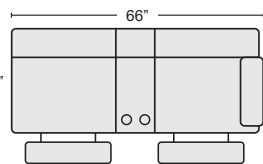

254492 BLUE GREY  
254496 LIGHT GREY

**4 PIECE POWER RECLINING SECTIONAL W/ RIGHT ARM CONSOLE LOVESEAT \$1,995**

254493 BLUE GREY  
254497 LIGHT GREY

**LEFT ARM DUAL POWER CONSOLE LOVESEAT \$800.00**

254505 BLUE GREY  
254504 LIGHT GREY