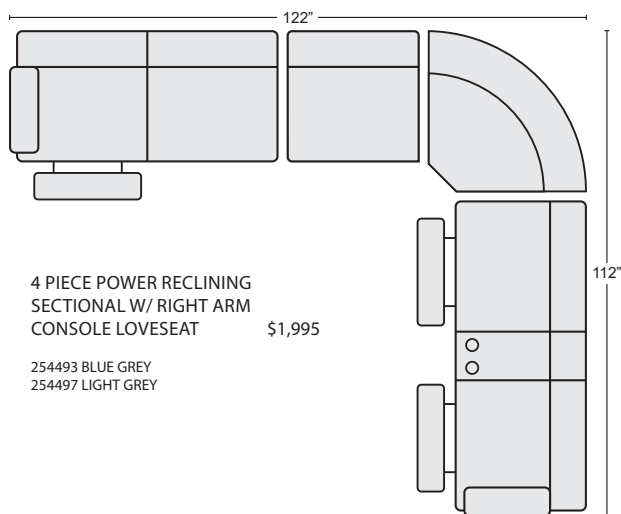

254491 BLUE GREY  
254495 LIGHT GREY

**3 PIECE POWER RECLINING SECTIONAL W/ LEFT ARM CONSOLE LOVESEAT \$1,750**

254490 BLUE GREY  
254494 LIGHT GREY

**4 PIECE POWER RECLINING SECTIONAL W/ LEFT ARM CONSOLE LOVESEAT \$1,995**

254492 BLUE GREY  
254496 LIGHT GREY

**4 PIECE POWER RECLINING SECTIONAL W/ RIGHT ARM CONSOLE LOVESEAT \$1,995**

254493 BLUE GREY  
254497 LIGHT GREY

**LEFT ARM DUAL POWER CONSOLE LOVESEAT \$800.00**

254505 BLUE GREY  
254504 LIGHT GREY

**RIGHT ARM DUAL POWER CONSOLE LOVESEAT \$800.00**

254507 BLUE GREY  
254506 LIGHT GREY

**LEFT ARM POWER LOVESEAT \$580.00**

254503 BLUE GREY  
254502 LIGHT GREY

**RIGHT ARM POWER LOVESEAT \$580.00**

254501 BLUE GREY  
254500 LIGHT GREY