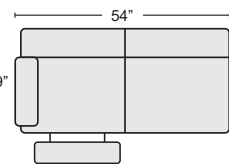

LEFT ARM POWER LOVESEAT $580.00

254503 BLUE GREY
254502 LIGHT GREY