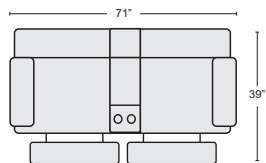

**ARMLESS CHAIR \$245.00**

254499 BLUE GREY  
254498 LIGHT GREY

**WEDGE \$370.00**

254509 BLUE GREY  
254508 LIGHT GREY

**POWER RECLINING SOFA WITH USB \$795.00**

254381 BLUE GREY  
254380 LIGHT GREY

**POWER RECLINING LOVESEAT WITH USB AND CONSOLE \$795.00**