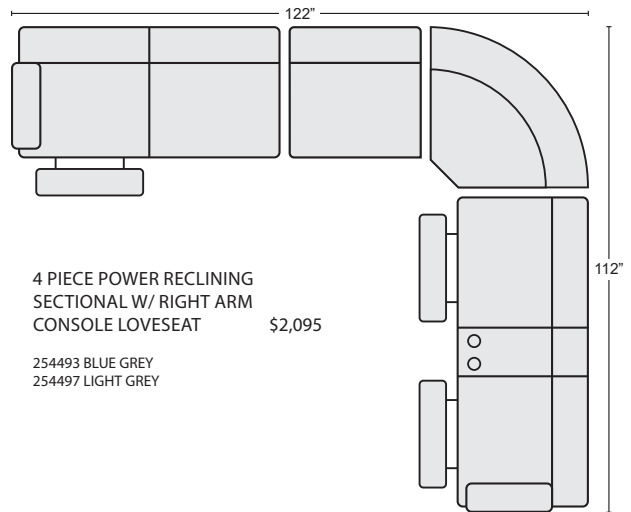

*LAST UPDATED 08/02/22

First Name: _____ Last Name: _____

Customer Signature: _____ Date: _____

Sales Person Name: _____

Sale Order Number: _____

3 PIECE POWER RECLINING SECTIONAL W/ RIGHT ARM CONSOLE LOVESEAT \$1,830
 254491 BLUE GREY
 254495 LIGHT GREY

3 PIECE POWER RECLINING SECTIONAL W/ LEFT ARM CONSOLE LOVESEAT \$1,830
 254490 BLUE GREY
 254494 LIGHT GREY

4 PIECE POWER RECLINING SECTIONAL W/ LEFT ARM CONSOLE LOVESEAT \$2,095
 254492 BLUE GREY
 254496 LIGHT GREY

4 PIECE POWER RECLINING SECTIONAL W/ RIGHT ARM CONSOLE LOVESEAT \$2,095
 254493 BLUE GREY
 254497 LIGHT GREY

LEFT ARM DUAL POWER CONSOLE LOVESEAT \$795.00
 254505 BLUE GREY
 254504 LIGHT GREY

LEFT ARM DUAL POWER CONSOLE LOVESEAT \$795.00
 254507 BLUE GREY
 254506 LIGHT GREY