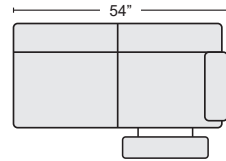

RIGHT ARM POWER LOVESEAT $585.00
254501 BLUE GREY
254500 LIGHT GREY