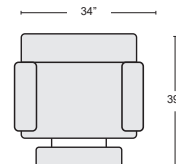

POWER RECLINER WITH USB $595.00
254385 BLUE GREY
254384 LIGHT GREY

MANUAL RECLINING SOFA WITH USB $795.00
254375 BLUE GREY
254374 LIGHT GREY

MANUAL RECLINING LOVESEAT WITH USB AND CONSOLE $795.00
254377 BLUE GREY
254376 LIGHT GREY

MANUAL RECLINER WITH USB $550.00
254383 BLUE GREY
254382 LIGHT GREY