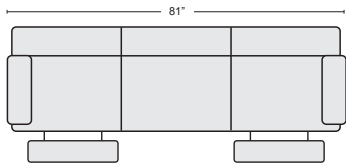

4 PIECE POWER RECLINING SECTIONAL W/ RIGHT ARM CONSOLE LOVESEAT \$2,095
 254493 BLUE GREY
 254497 LIGHT GREY

LEFT ARM DUAL POWER CONSOLE LOVESEAT \$795.00
 254505 BLUE GREY
 254504 LIGHT GREY

LEFT ARM DUAL POWER CONSOLE LOVESEAT \$795.00
 254507 BLUE GREY
 254506 LIGHT GREY

LEFT ARM POWER LOVESEAT \$585.00
 254503 BLUE GREY
 254502 LIGHT GREY

RIGHT ARM POWER LOVESEAT \$585.00
 254501 BLUE GREY
 254500 LIGHT GREY

ARMLESS CHAIR \$265.00
 254499 BLUE GREY
 254498 LIGHT GREY

WEDGE \$450.00
 254509 BLUE GREY
 254508 LIGHT GREY