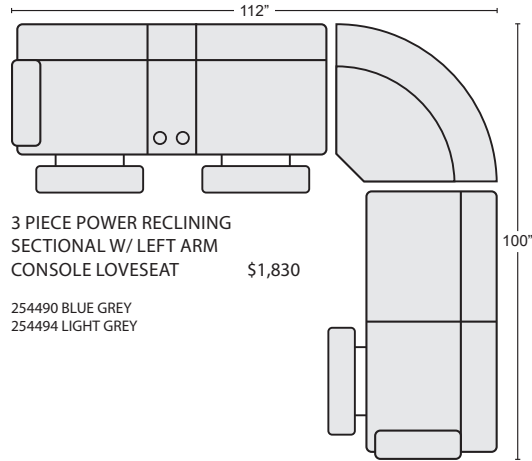

*LAST UPDATED 08/02/22

First Name: _____ Last Name: _____

Customer Signature: _____ Date: _____

Sales Person Name: _____

Sale Order Number: _____

3 PIECE POWER RECLINING SECTIONAL W/ RIGHT ARM CONSOLE LOVESEAT \$1,830
 254491 BLUE GREY
 254495 LIGHT GREY

3 PIECE POWER RECLINING SECTIONAL W/ LEFT ARM CONSOLE LOVESEAT \$1,830
 254490 BLUE GREY
 254494 LIGHT GREY

4 PIECE POWER RECLINING SECTIONAL W/ LEFT ARM CONSOLE LOVESEAT \$2,095
 254492 BLUE GREY
 254496 LIGHT GREY

4 PIECE POWER RECLINING SECTIONAL W/ RIGHT ARM CONSOLE LOVESEAT \$2,095
 254493 BLUE GREY
 254497 LIGHT GREY

LEFT ARM DUAL POWER CONSOLE LOVESEAT \$795.00
 254505 BLUE GREY
 254504 LIGHT GREY

LEFT ARM DUAL POWER CONSOLE LOVESEAT \$795.00
 254507 BLUE GREY
 254506 LIGHT GREY