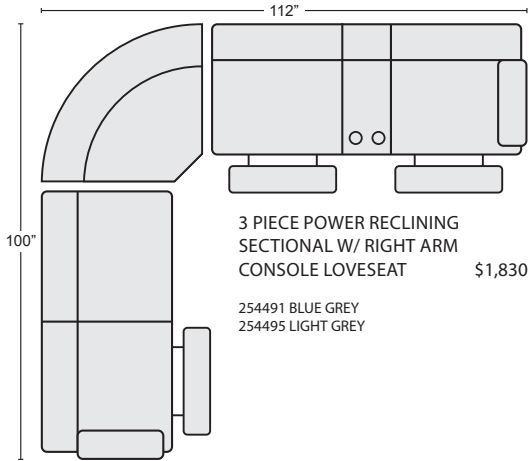

*LAST UPDATED 08/02/22

First Name: _____ Last Name: _____

Customer Signature: _____ Date: _____

Sales Person Name: _____

Sale Order Number: _____

3 PIECE POWER RECLINING SECTIONAL W/ RIGHT ARM CONSOLE LOVESEAT \$1,830
 254491 BLUE GREY
 254495 LIGHT GREY

3 PIECE POWER RECLINING SECTIONAL W/ LEFT ARM CONSOLE LOVESEAT \$1,830
 254490 BLUE GREY
 254494 LIGHT GREY

4 PIECE POWER RECLINING SECTIONAL W/ LEFT ARM CONSOLE LOVESEAT \$2,095
 254492 BLUE GREY
 254496 LIGHT GREY

4 PIECE POWER RECLINING SECTIONAL W/ RIGHT ARM CONSOLE LOVESEAT \$2,095
 254493 BLUE GREY
 254497 LIGHT GREY

LEFT ARM DUAL POWER CONSOLE LOVESEAT \$795.00
 254505 BLUE GREY
 254504 LIGHT GREY

LEFT ARM DUAL POWER CONSOLE LOVESEAT \$795.00
 254507 BLUE GREY
 254506 LIGHT GREY