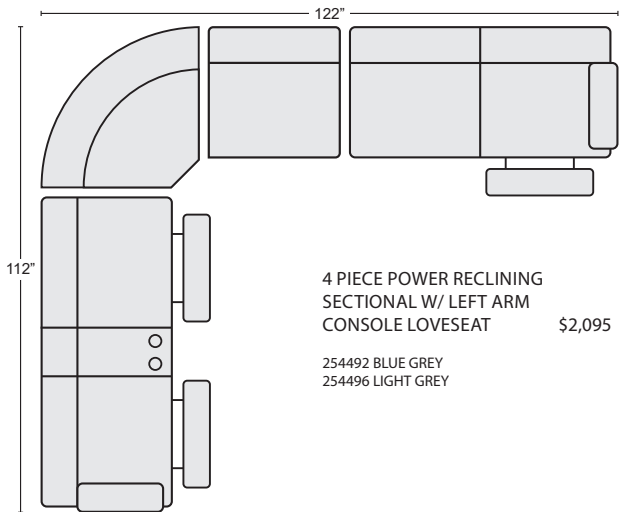

*LAST UPDATED 08/02/22

First Name: _____ Last Name: _____

Customer Signature: _____ Date: _____

Sales Person Name: _____

Sale Order Number: _____

3 PIECE POWER RECLINING SECTIONAL W/ RIGHT ARM CONSOLE LOVESEAT \$1,830
 254491 BLUE GREY
 254495 LIGHT GREY

3 PIECE POWER RECLINING SECTIONAL W/ LEFT ARM CONSOLE LOVESEAT \$1,830
 254490 BLUE GREY
 254494 LIGHT GREY

4 PIECE POWER RECLINING SECTIONAL W/ LEFT ARM CONSOLE LOVESEAT \$2,095
 254492 BLUE GREY
 254496 LIGHT GREY

4 PIECE POWER RECLINING SECTIONAL W/ RIGHT ARM CONSOLE LOVESEAT \$2,095
 254493 BLUE GREY
 254497 LIGHT GREY

LEFT ARM DUAL POWER CONSOLE LOVESEAT \$795.00
 254505 BLUE GREY
 254504 LIGHT GREY

LEFT ARM DUAL POWER CONSOLE LOVESEAT \$795.00
 254507 BLUE GREY
 254506 LIGHT GREY