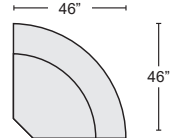

WEDGE $450.00
254509 BLUE GREY
254508 LIGHT GREY