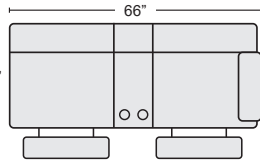

3 PIECE POWER RECLINING SECTIONAL W/ LEFT ARM CONSOLE LOVESEAT \$1,830
 254490 BLUE GREY
 254494 LIGHT GREY

4 PIECE POWER RECLINING SECTIONAL W/ LEFT ARM CONSOLE LOVESEAT \$2,095
 254492 BLUE GREY
 254496 LIGHT GREY

4 PIECE POWER RECLINING SECTIONAL W/ RIGHT ARM CONSOLE LOVESEAT \$2,095
 254493 BLUE GREY
 254497 LIGHT GREY

LEFT ARM DUAL POWER CONSOLE LOVESEAT \$795.00
 254505 BLUE GREY
 254504 LIGHT GREY

LEFT ARM DUAL POWER CONSOLE LOVESEAT \$795.00
 254507 BLUE GREY
 254506 LIGHT GREY