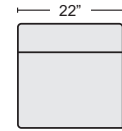

3 PIECE POWER RECLINING SECTIONAL W/ LEFT ARM CONSOLE LOVESEAT \$1,830
 254490 BLUE GREY
 254494 LIGHT GREY

4 PIECE POWER RECLINING SECTIONAL W/ LEFT ARM CONSOLE LOVESEAT \$2,095
 254492 BLUE GREY
 254496 LIGHT GREY

4 PIECE POWER RECLINING SECTIONAL W/ RIGHT ARM CONSOLE LOVESEAT \$2,095
 254493 BLUE GREY
 254497 LIGHT GREY

LEFT ARM DUAL POWER CONSOLE LOVESEAT \$795.00
 254505 BLUE GREY
 254504 LIGHT GREY

LEFT ARM DUAL POWER CONSOLE LOVESEAT \$795.00
 254507 BLUE GREY
 254506 LIGHT GREY

LEFT ARM POWER LOVESEAT \$585.00
 254503 BLUE GREY
 254502 LIGHT GREY

RIGHT ARM POWER LOVESEAT \$585.00
 254501 BLUE GREY
 254500 LIGHT GREY

ARMLESS CHAIR \$265.00
 254499 BLUE GREY
 254498 LIGHT GREY

WEDGE \$450.00
 254509 BLUE GREY
 254508 LIGHT GREY