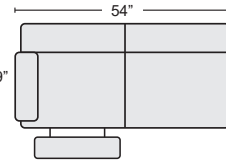

3 PIECE POWER RECLINING SECTIONAL W/ LEFT ARM CONSOLE LOVESEAT \$1,830
 254490 BLUE GREY
 254494 LIGHT GREY

4 PIECE POWER RECLINING SECTIONAL W/ LEFT ARM CONSOLE LOVESEAT \$2,095
 254492 BLUE GREY
 254496 LIGHT GREY

4 PIECE POWER RECLINING SECTIONAL W/ RIGHT ARM CONSOLE LOVESEAT \$2,095
 254493 BLUE GREY
 254497 LIGHT GREY

LEFT ARM DUAL POWER CONSOLE LOVESEAT \$795.00
 254505 BLUE GREY
 254504 LIGHT GREY

LEFT ARM DUAL POWER CONSOLE LOVESEAT \$795.00
 254507 BLUE GREY
 254506 LIGHT GREY