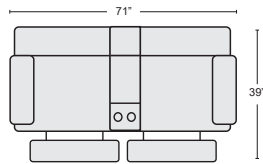

POWER RECLINING LOVESEAT WITH USB AND CONSOLE $895.00
254379 BLUE GREY
254378 LIGHT GREY