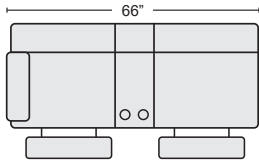

*LAST UPDATED 08/02/22

First Name: _____ Last Name: _____

Customer Signature: _____ Date: _____

Sales Person Name: _____

Sale Order Number: _____

3 PIECE POWER RECLINING SECTIONAL W/ RIGHT ARM CONSOLE LOVESEAT \$1,830
 254491 BLUE GREY
 254495 LIGHT GREY

3 PIECE POWER RECLINING SECTIONAL W/ LEFT ARM CONSOLE LOVESEAT \$1,830
 254490 BLUE GREY
 254494 LIGHT GREY

4 PIECE POWER RECLINING SECTIONAL W/ LEFT ARM CONSOLE LOVESEAT \$2,095
 254492 BLUE GREY
 254496 LIGHT GREY

4 PIECE POWER RECLINING SECTIONAL W/ RIGHT ARM CONSOLE LOVESEAT \$2,095
 254493 BLUE GREY
 254497 LIGHT GREY

LEFT ARM DUAL POWER CONSOLE LOVESEAT \$795.00
 254505 BLUE GREY
 254504 LIGHT GREY

LEFT ARM DUAL POWER CONSOLE LOVESEAT \$795.00
 254507 BLUE GREY
 254506 LIGHT GREY