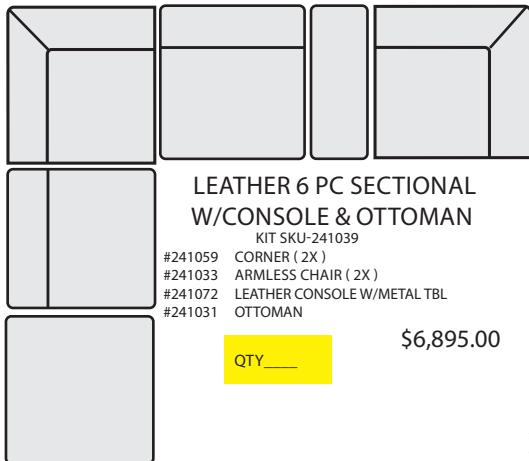

- KIT SKU-241050
 #241059 CORNER (3X)
 #241033 ARMLESS CHAIR (3X)
 #241031 OTTOMAN

QTY _____ \$8,950.00

**LEATHER 5 PC SECTIONAL
WITH CONSOLE**

- KIT SKU-241043
 #241059 CORNER (2X)
 #241033 ARMLESS CHAIR (2X)
 #241072 LEATHER CONSOLE W/METAL TBL

QTY _____ \$6,145.00

**LEATHER 5 PC SECTIONAL
WITH OTTOMAN**

- KIT SKU-241036
 #241059 CORNER (2X)
 #241033 ARMLESS CHAIR (2X)
 #241031 OTTOMAN

QTY _____ \$6,210.00

**LEATHER 6 PC SECTIONAL
W/CONSOLE & OTTOMAN**

- KIT SKU-241039
 #241059 CORNER (2X)
 #241033 ARMLESS CHAIR (2X)
 #241072 LEATHER CONSOLE W/METAL TBL
 #241031 OTTOMAN

QTY _____ \$6,895.00

**LEATHER 6 PIECE SECTIONAL
WITH 3 CORNERS**

- KIT SKU-241046
 #241059 CORNER (3X)
 #241033 ARMLESS CHAIR (2X)
 #241031 OTTOMAN

QTY _____ \$7,680.00

**LEATHER 6 PC SECTIONAL
WITH 3 ARMLESS CHAIRS**

- KIT SKU-241053
 #241059 CORNER (2X)
 #241033 ARMLESS CHAIR (3X)
 #241031 OTTOMAN

QTY _____ \$7,470.00

LEATHER OTTOMAN
#241031 \$750.00