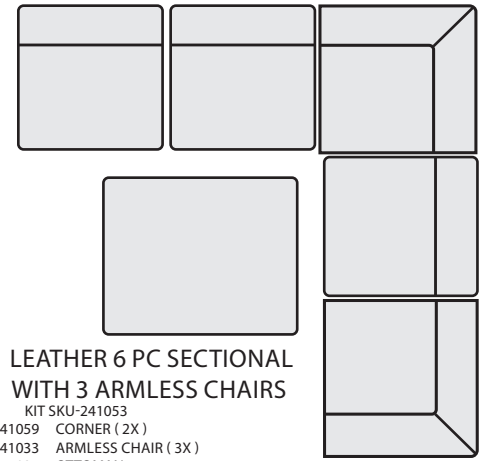

- KIT SKU-241050
 #241059 CORNER (3X)
 #241033 ARMLESS CHAIR (3X)
 #241031 OTTOMAN

QTY _____ \$8,950.00

**LEATHER 5 PC SECTIONAL
WITH CONSOLE**

- KIT SKU-241043
 #241059 CORNER (2X)
 #241033 ARMLESS CHAIR (2X)
 #241072 LEATHER CONSOLE W/METAL TBL

QTY _____ \$6,145.00

**LEATHER 5 PC SECTIONAL
WITH OTTOMAN**

- KIT SKU-241036
 #241059 CORNER (2X)
 #241033 ARMLESS CHAIR (2X)
 #241031 OTTOMAN

QTY _____ \$6,210.00

**LEATHER 6 PC SECTIONAL
W/CONSOLE & OTTOMAN**

- KIT SKU-241039
 #241059 CORNER (2X)
 #241033 ARMLESS CHAIR (2X)
 #241072 LEATHER CONSOLE W/METAL TBL
 #241031 OTTOMAN

QTY _____ \$6,895.00

**LEATHER 6 PIECE SECTIONAL
WITH 3 CORNERS**

- KIT SKU-241046
 #241059 CORNER (3X)
 #241033 ARMLESS CHAIR (2X)
 #241031 OTTOMAN

QTY _____ \$7,680.00

**LEATHER 6 PC SECTIONAL
WITH 3 ARMLESS CHAIRS**

- KIT SKU-241053
 #241059 CORNER (2X)
 #241033 ARMLESS CHAIR (3X)
 #241031 OTTOMAN

QTY _____ \$7,470.00

LEATHER OTTOMAN
#241031 \$750.00