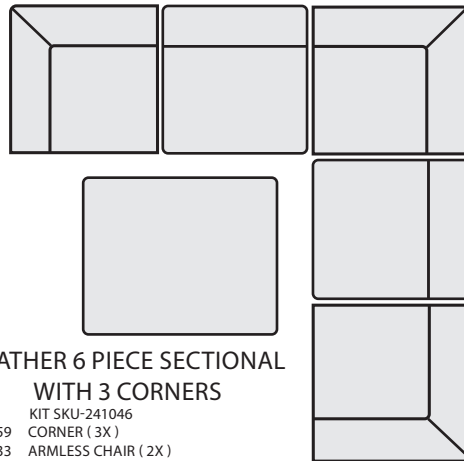

- KIT SKU-241050
 #241059 CORNER (3X)
 #241033 ARMLESS CHAIR (3X)
 #241031 OTTOMAN

QTY _____ \$8,950.00

**LEATHER 5 PC SECTIONAL
WITH CONSOLE**

- KIT SKU-241043
 #241059 CORNER (2X)
 #241033 ARMLESS CHAIR (2X)
 #241072 LEATHER CONSOLE W/METAL TBL

QTY _____ \$6,145.00

**LEATHER 5 PC SECTIONAL
WITH OTTOMAN**

- KIT SKU-241036
 #241059 CORNER (2X)
 #241033 ARMLESS CHAIR (2X)
 #241031 OTTOMAN

QTY _____ \$6,210.00

**LEATHER 6 PC SECTIONAL
W/CONSOLE & OTTOMAN**

- KIT SKU-241039
 #241059 CORNER (2X)
 #241033 ARMLESS CHAIR (2X)
 #241072 LEATHER CONSOLE W/METAL TBL
 #241031 OTTOMAN

QTY _____ \$6,895.00

**LEATHER 6 PIECE SECTIONAL
WITH 3 CORNERS**

- KIT SKU-241046
 #241059 CORNER (3X)
 #241033 ARMLESS CHAIR (2X)
 #241031 OTTOMAN