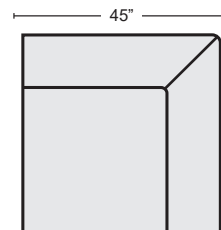

LEATHER CORNER
#241059 $1,470.00

QTY _____