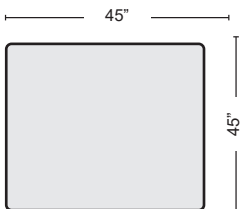

LEATHER OTTOMAN
#241031 $750.00

QTY _____