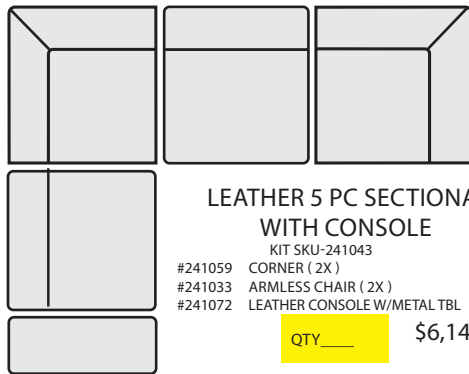

HIDDEN COVE SECTIONAL

*LAST UPDATED 07/13/21

First Name: _____ Last Name: _____

Customer Signature: _____ Date: _____

Sales Person Name: _____

Sale Order Number: _____

**LEATHER 7 PC SECTIONAL
WITH OTTOMAN**

- KIT SKU-241050
 #241059 CORNER (3X)
 #241033 ARMLESS CHAIR (3X)
 #241031 OTTOMAN

QTY _____ \$8,950.00

**LEATHER 5 PC SECTIONAL
WITH CONSOLE**

- KIT SKU-241043
 #241059 CORNER (2X)
 #241033 ARMLESS CHAIR (2X)
 #241072 LEATHER CONSOLE W/METAL TBL

QTY _____ \$6,145.00

**LEATHER 5 PC SECTIONAL
WITH OTTOMAN**

- KIT SKU-241036
 #241059 CORNER (2X)
 #241033 ARMLESS CHAIR (2X)
 #241031 OTTOMAN

QTY _____ \$6,210.00

**LEATHER 6 PC SECTIONAL
W/CONSOLE & OTTOMAN**

- KIT SKU-241039
 #241059 CORNER (2X)
 #241033 ARMLESS CHAIR (2X)
 #241072 LEATHER CONSOLE W/METAL TBL
 #241031 OTTOMAN

QTY _____ \$6,895.00

**LEATHER 6 PIECE SECTIONAL
WITH 3 CORNERS**

- KIT SKU-241046
 #241059 CORNER (3X)
 #241033 ARMLESS CHAIR (2X)
 #241031 OTTOMAN