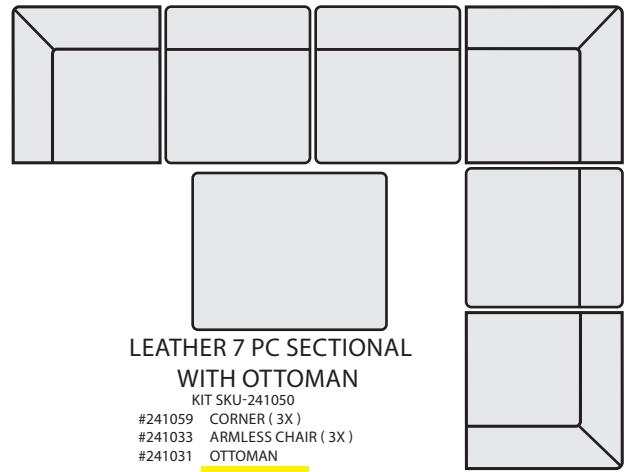

HIDDEN COVE SECTIONAL

*LAST UPDATED 07/13/21

First Name: _____ Last Name: _____

Customer Signature: _____ Date: _____

Sales Person Name: _____

Sale Order Number: _____

**LEATHER 7 PC SECTIONAL
WITH OTTOMAN**

1. KIT SKU-241050
   #241059 CORNER (3X)
   #241033 ARMLESS CHAIR (3X)
   #241031 OTTOMAN

QTY _____ $8,950.00