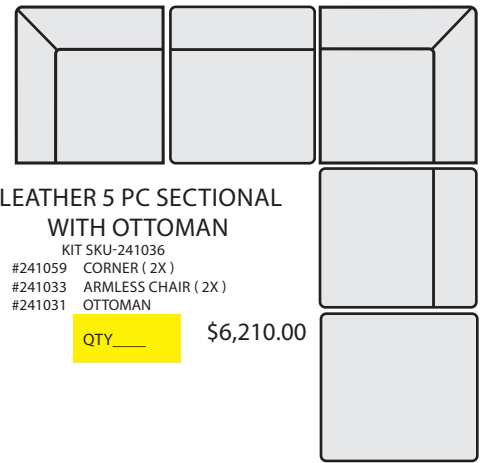

- KIT SKU-241050
 #241059 CORNER (3X)
 #241033 ARMLESS CHAIR (3X)
 #241031 OTTOMAN

QTY _____ \$8,950.00

**LEATHER 5 PC SECTIONAL
WITH CONSOLE**

- KIT SKU-241043
 #241059 CORNER (2X)
 #241033 ARMLESS CHAIR (2X)
 #241072 LEATHER CONSOLE W/METAL TBL

QTY _____ \$6,145.00

**LEATHER 5 PC SECTIONAL
WITH OTTOMAN**

- KIT SKU-241036
 #241059 CORNER (2X)
 #241033 ARMLESS CHAIR (2X)
 #241031 OTTOMAN

QTY _____ \$6,210.00

**LEATHER 6 PC SECTIONAL
W/CONSOLE & OTTOMAN**

- KIT SKU-241039
 #241059 CORNER (2X)
 #241033 ARMLESS CHAIR (2X)
 #241072 LEATHER CONSOLE W/METAL TBL
 #241031 OTTOMAN

QTY _____ \$6,895.00

**LEATHER 6 PIECE SECTIONAL
WITH 3 CORNERS**

- KIT SKU-241046
 #241059 CORNER (3X)
 #241033 ARMLESS CHAIR (2X)
 #241031 OTTOMAN

QTY _____ \$7,680.00

**LEATHER 6 PC SECTIONAL
WITH 3 ARMLESS CHAIRS**

- KIT SKU-241053
 #241059 CORNER (2X)
 #241033 ARMLESS CHAIR (3X)
 #241031 OTTOMAN

QTY _____ \$7,470.00

LEATHER OTTOMAN
#241031 \$750.00