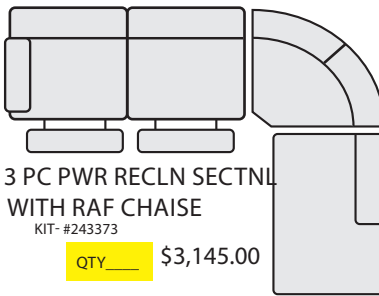

Sales Order: _____

SLATE 3 PC PWR RECLN SECTNL WITH LAF CHAISE
KIT- #243372

QTY _____ \$3,145.00

SLATE 3 PC PWR RECLN SECTNL WITH RAF CHAISE
KIT- #243373

QTY _____ \$3,145.00

WHITE 3 PC PWR RECLN SECTNL WITH LAF CHAISE
KIT- #260052

QTY _____ \$3,145.00

WHITE 3 PC PWR RECLN SECTNL WITH RAF CHAISE
KIT- #260053

QTY _____ \$3,145.00

SLATE 4 PC PWR RCLN SCTNL W/3 PWR RCLNR & RAF CHAISE
KIT- #243376

QTY _____ \$3,875.00

WHITE 4 PC PWR RCLN SCTNL W/3 PWR RCLNR & RAF CHAISE
KIT- #260056