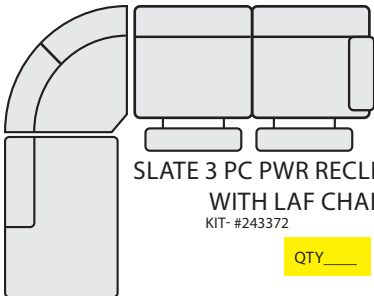

Sales Order: _____

SLATE 3 PC PWR RECLN SECTNL WITH LAF CHAISE
KIT- #243372

QTY _____ \$3,145.00

SLATE 3 PC PWR RECLN SECTNL WITH RAF CHAISE
KIT- #243373

QTY _____ \$3,145.00

WHITE 3 PC PWR RECLN SECTNL WITH LAF CHAISE
KIT- #260052

QTY _____ \$3,145.00

WHITE 3 PC PWR RECLN SECTNL WITH RAF CHAISE
KIT- #260053

QTY _____ \$3,145.00

SLATE 4 PC PWR RCLN SCTNL W/3 PWR RCLNR & RAF CHAISE
KIT- #243376

QTY _____ \$3,875.00

WHITE 4 PC PWR RCLN SCTNL W/3 PWR RCLNR & RAF CHAISE
KIT- #260056

QTY _____ \$3,875.00

SLATE 3 PC PWR RCLN SECTNL W/RAF & LAF LOVESEATS
KIT- #243378

QTY _____ \$3,735.00

WHITE 3 PC PWR RCLN SECTNL W/RAF & LAF LOVESEATS
KIT- #243372

QTY _____ \$3,735.00

SLATE LEATHER LAF DUAL POWER RECLN LOVESEAT WITH USB
#243382 \$1,430.00