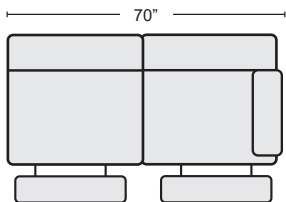

SLATE LEATHER RAF DUAL POWER RECL LOVESET WITH USB
#243383 $1,430.00

QTY _____