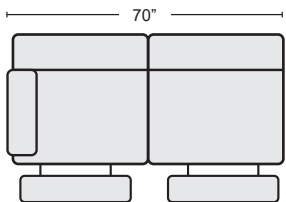

QTY _____ \$3,875.00

SLATE 3 PC PWR RCLN SECTNL W/RAF & LAF LOVESEATS
KIT- #243378

QTY _____ \$3,735.00

WHITE 3 PC PWR RCLN SECTNL W/RAF & LAF LOVESEATS
KIT- #243372

QTY _____ \$3,735.00

SLATE LEATHER LAF DUAL POWER RECLN LOVESEAT WITH USB
#243382 \$1,430.00