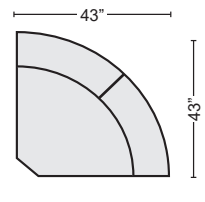

SLATE LEATHER CORNER WEDGE W/RATCHET HEADRESTS
#243384 $875.00

QTY _____

WHITE LEATHER LAF DUAL POWER RECLN LOVESEAT WITH USB
#256610 $1,430.00

QTY _____

WHITE LEATHER RAF DUAL POWER RECL LOVESET WITH USB
#256611 $1,430.00

QTY _____

WHITE LEATHER ARMLESS PWR RECL WITH POWER HEADREST
#256609 $730.00

QTY _____

WHITE LEATHER ARML CHAIR W/RATCHET HEADREST
#256608 $550.00

QTY _____

WHITE LEATHER CORNER WEDGE W/RATCHET HEADRESTS
#256612 $875.00

QTY _____