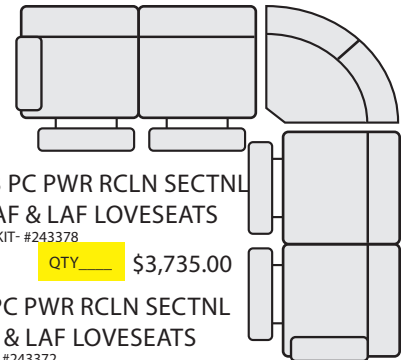

Sales Order: _____

SLATE 3 PC PWR RECLN SECTNL WITH LAF CHAISE
KIT- #243372

QTY _____ \$3,145.00

SLATE 3 PC PWR RECLN SECTNL WITH RAF CHAISE
KIT- #243373

QTY _____ \$3,145.00

WHITE 3 PC PWR RECLN SECTNL WITH LAF CHAISE
KIT- #260052

QTY _____ \$3,145.00

WHITE 3 PC PWR RECLN SECTNL WITH RAF CHAISE
KIT- #260053

QTY _____ \$3,145.00

SLATE 4 PC PWR RCLN SCTNL W/3 PWR RCLNR & RAF CHAISE
KIT- #243376

QTY _____ \$3,875.00

WHITE 4 PC PWR RCLN SCTNL W/3 PWR RCLNR & RAF CHAISE
KIT- #260056

QTY _____ \$3,875.00

SLATE 3 PC PWR RCLN SECTNL W/RAF & LAF LOVESEATS
KIT- #243378

QTY _____ \$3,735.00

WHITE 3 PC PWR RCLN SECTNL W/RAF & LAF LOVESEATS
KIT- #243372

QTY _____ \$3,735.00

SLATE LEATHER LAF DUAL POWER RECLN LOVESEAT WITH USB
#243382 \$1,430.00