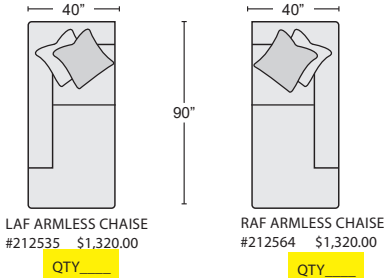

OTTOMANS WILL COME IN FOAM

SQUARE COCKTAIL OTTOMAN
#246661 \$695.00

QTY___

CORNER
#255185 \$1,195.00

QTY___

LAF ARMLESS CHAISE #212535 \$1,320.00
RAF ARMLESS CHAISE #212564 \$1,320.00

QTY___ QTY___