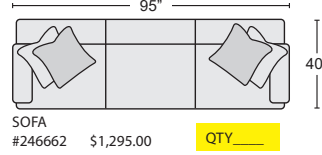

QTY___ \$3,695.00

3 PC SECTIONAL
#212538 LAF CHAISE
#212526 ARMLESS LOVESEAT
#212580 RAF TUX SOFA

QTY___ \$4,065.00

OVERSIZED CHAIR
#246658 \$1,180.00

QTY___

LOVESEAT
#246660 \$1,270.00

QTY___

SOFA
#246662 \$1,295.00

QTY___

CURVE
#246659 \$1,130.00

QTY___

CURVE WILL NOT COME WITH BRACKETS

LAF SOFA
#212544 \$1,375.00

QTY___

RAF SOFA
#212576 \$1,375.00

QTY___