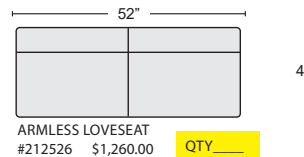

LAF LOVESEAT
#212542 \$1,360.00

QTY___

RAF LOVESEAT
#212572 \$1,360.00

QTY___

LAF TUX SOFA
#212547 \$1,530.00

QTY___

RAF TUX SOFA
#212580 \$1,530.00

QTY___