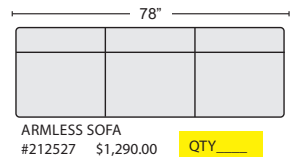

RAF LOVESEAT
#212572 $1,360.00

ARMLESS LOVESEAT
#212526 $1,260.00

QTY___