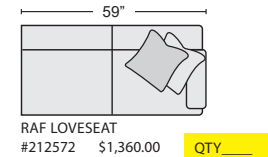

CURVE
#246659 $1,130.00

QTY___