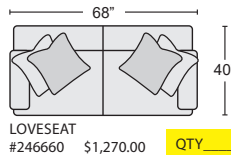

QTY___ \$3,695.00

3 PC SECTIONAL
#212538 LAF CHAISE
#212526 ARMLESS LOVESEAT
#212580 RAF TUX SOFA

QTY___ \$4,065.00

OVERSIZED CHAIR
#246658 \$1,180.00

QTY___

LOVESEAT
#246660 \$1,270.00

QTY___

SOFA
#246662 \$1,295.00

QTY___

CURVE
#246659 \$1,130.00

QTY___

CURVE WILL NOT COME WITH BRACKETS

LAF SOFA
#212544 \$1,375.00

QTY___

RAF SOFA
#212576 \$1,375.00

QTY___