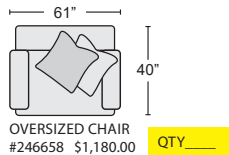

First Name: _____ Last Name: _____

Guest Signature: _____ Date: _____

Sales Person Name: _____

Sale Order Number: _____

Initial: _____

3 PC SECTIONAL
KIT- # 247430
#246662 SOFA
#246659 CURVE
#246660 LOVESEAT

QTY___ \$3,695.00

3 PC SECTIONAL
#212538 LAF CHAISE
#212526 ARMLESS LOVESEAT
#212580 RAF TUX SOFA

QTY___ \$4,065.00

OVERSIZED CHAIR
#246658 \$1,180.00

QTY___

LOVESEAT
#246660 \$1,270.00

QTY___

SOFA
#246662 \$1,295.00