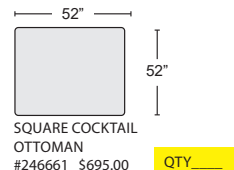

SQUARE COCKTAIL OTTOMAN
#246661 $695.00

QTY___