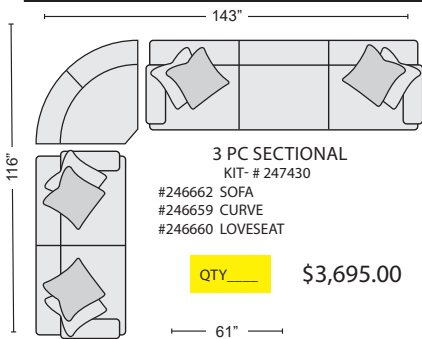

First Name: _____ Last Name: _____

Guest Signature: _____ Date: _____

Sales Person Name: _____

Sale Order Number: _____

Initial: _____

3 PC SECTIONAL
KIT- # 247430
#246662 SOFA
#246659 CURVE
#246660 LOVESEAT

QTY___ \$3,695.00

3 PC SECTIONAL
#212538 LAF CHAISE
#212526 ARMLESS LOVESEAT
#212580 RAF TUX SOFA

QTY___ \$4,065.00

OVERSIZED CHAIR
#246658 \$1,180.00

QTY___

LOVESEAT
#246660 \$1,270.00

QTY___

SOFA
#246662 \$1,295.00

QTY___

CURVE
#246659 \$1,130.00

QTY___

CURVE WILL NOT COME WITH BRACKETS

LAF SOFA
#212544 \$1,375.00

QTY___

RAF SOFA
#212576 \$1,375.00

QTY___