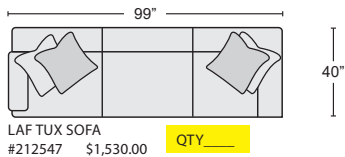

LAF SOFA
#212544 $1,375.00

RAF TUX SOFA
#212580 $1,530.00

QTY___