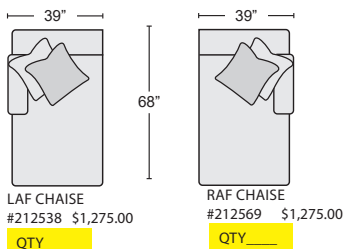

QTY___

CURVE
#246659 \$1,130.00

QTY___

CURVE WILL NOT COME WITH BRACKETS

LAF SOFA
#212544 \$1,375.00

QTY___

RAF SOFA
#212576 \$1,375.00

QTY___

LAF LOVESEAT
#212542 \$1,360.00

QTY___

RAF LOVESEAT
#212572 \$1,360.00

QTY___

LAF TUX SOFA
#212547 \$1,530.00

QTY___

RAF TUX SOFA
#212580 \$1,530.00

QTY___

ARMLESS LOVESEAT
#212526 \$1,260.00

QTY___

ARMLESS SOFA
#212527 \$1,290.00

QTY___

LAF CHAISE #212538 \$1,275.00
RAF CHAISE #212569 \$1,275.00

QTY___ QTY___

OTTOMAN
#212262 \$595.00

QTY___