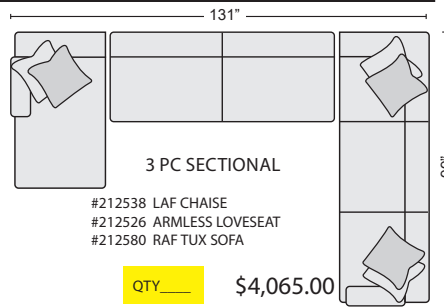

QTY___ \$3,695.00

3 PC SECTIONAL
#212538 LAF CHAISE
#212526 ARMLESS LOVESEAT
#212580 RAF TUX SOFA

QTY___ \$4,065.00

OVERSIZED CHAIR
#246658 \$1,180.00

QTY___

LOVESEAT
#246660 \$1,270.00

QTY___

SOFA
#246662 \$1,295.00