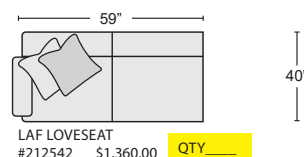

QTY___

CURVE
#246659 \$1,130.00

QTY___

CURVE WILL NOT COME WITH BRACKETS

LAF SOFA
#212544 \$1,375.00

QTY___

RAF SOFA
#212576 \$1,375.00

QTY___