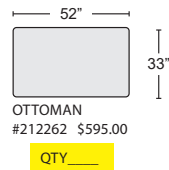

ARMLESS LOVESEAT
#212526 \$1,260.00

QTY___

ARMLESS SOFA
#212527 \$1,290.00

QTY___

LAF CHAISE #212538 \$1,275.00
RAF CHAISE #212569 \$1,275.00

QTY___ QTY___

OTTOMAN
#212262 \$595.00

QTY___