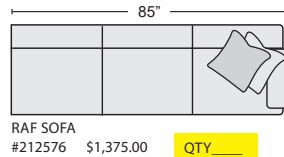

QTY___

CURVE
#246659 \$1,130.00

QTY___

CURVE WILL NOT COME WITH BRACKETS

LAF SOFA
#212544 \$1,375.00

QTY___

RAF SOFA
#212576 \$1,375.00

QTY___