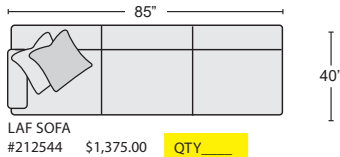

QTY___ \$3,695.00

3 PC SECTIONAL
#212538 LAF CHAISE
#212526 ARMLESS LOVESEAT
#212580 RAF TUX SOFA

QTY___ \$4,065.00

OVERSIZED CHAIR
#246658 \$1,180.00

QTY___

LOVESEAT
#246660 \$1,270.00

QTY___

SOFA
#246662 \$1,295.00

QTY___

CURVE
#246659 \$1,130.00

QTY___

CURVE WILL NOT COME WITH BRACKETS

LAF SOFA
#212544 \$1,375.00

QTY___

RAF SOFA
#212576 \$1,375.00

QTY___