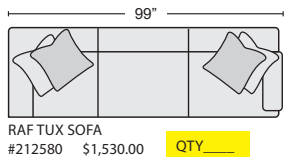

LAF LOVESEAT
#212542 \$1,360.00

QTY___

RAF LOVESEAT
#212572 \$1,360.00

QTY___

LAF TUX SOFA
#212547 \$1,530.00

QTY___

RAF TUX SOFA
#212580 \$1,530.00

QTY___