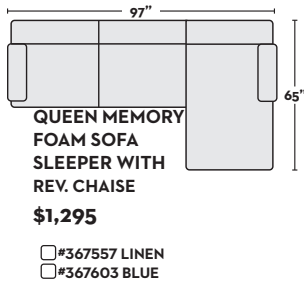

QUEEN MEMORY FOAM SOFA SLEEPER WITH REV. CHAISE

$1,295

- ☐ #367557 LINEN
- ☐ #367603 BLUE