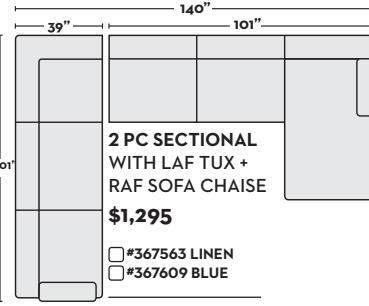

- #367559 LINEN
- #367605 BLUE

**\$1,695 W/ QN MEMORY FOAM SLEEPER**

- #367575 LINEN
- #367621 BLUE

**2 PC SECTIONAL WITH RAF TUX + LAF SOFA**

**\$1,195**

- #367558 LINEN
- #367604 BLUE

**\$1,695 W/ QN MEMORY FOAM SLEEPER**

- #367574 LINEN
- #367620 BLUE

**2 PC SECTIONAL WITH LAF TUX + RAF SOFA CHAISE**

**\$1,295**

- #367563 LINEN
- #367609 BLUE

**\$1,795 W/ QN MEMORY FOAM SLEEPER**

- #367579 LINEN
- #367625 BLUE

**2 PC SECTIONAL WITH RAF TUX + LAF SOFA CHAISE**

**\$1,295**

- #367562 LINEN
- #367608 BLUE

**\$1,795 W/ QN MEMORY FOAM SLEEPER**

- #367578 LINEN
- #367624 BLUE

**2 PC SECTIONAL WITH LAF CORNER CHAISE + RAF SOFA**

**\$1,195**

- #367561 LINEN
- #367607 BLUE