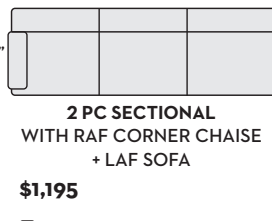

- #367574 LINEN
- #367620 BLUE

**2 PC SECTIONAL WITH LAF TUX + RAF SOFA CHAISE**

**\$1,295**

- #367563 LINEN
- #367609 BLUE

**\$1,795 W/ QN MEMORY FOAM SLEEPER**

- #367579 LINEN
- #367625 BLUE

**2 PC SECTIONAL WITH RAF TUX + LAF SOFA CHAISE**

**\$1,295**

- #367562 LINEN
- #367608 BLUE

**\$1,795 W/ QN MEMORY FOAM SLEEPER**

- #367578 LINEN
- #367624 BLUE

**2 PC SECTIONAL WITH LAF CORNER CHAISE + RAF SOFA**

**\$1,195**

- #367561 LINEN
- #367607 BLUE

**\$1,695 W/ QN MEMORY FOAM SLEEPER**

- #367577 LINEN
- #367623 BLUE

**2 PC SECTIONAL WITH RAF CORNER CHAISE + LAF SOFA**

**\$1,195**

- #367560 LINEN
- #367606 BLUE

**\$1,695 W/ QN MEMORY FOAM SLEEPER**

- #367576 LINEN
- #367622 BLUE