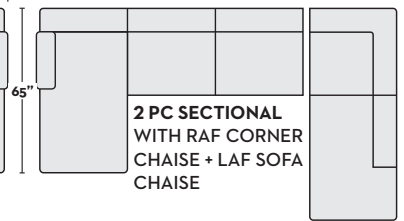

**\$1,695 W/ QN MEMORY FOAM SLEEPER**

- #367577 LINEN
- #367623 BLUE

**2 PC SECTIONAL WITH RAF CORNER CHAISE + LAF SOFA**

**\$1,195**

- #367560 LINEN
- #367606 BLUE

**\$1,695 W/ QN MEMORY FOAM SLEEPER**

- #367576 LINEN
- #367622 BLUE

**2 PC SECTIONAL WITH LAF CORNER CHAISE + RAF SOFA CHAISE**

**\$1,295**

- #367565 LINEN
- #367611 BLUE

**\$1,795 W/ QN MEMORY FOAM SLEEPER**

- #367581 LINEN
- #367627 BLUE

**2 PC SECTIONAL WITH RAF CORNER CHAISE + LAF SOFA CHAISE**