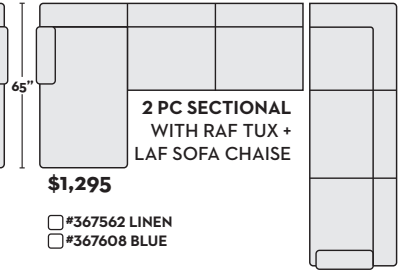

- #367559 LINEN
- #367605 BLUE

**\$1,695 W/ QN MEMORY FOAM SLEEPER**

- #367575 LINEN
- #367621 BLUE

**2 PC SECTIONAL WITH RAF TUX + LAF SOFA**

**\$1,195**

- #367558 LINEN
- #367604 BLUE

**\$1,695 W/ QN MEMORY FOAM SLEEPER**

- #367574 LINEN
- #367620 BLUE

**2 PC SECTIONAL WITH LAF TUX + RAF SOFA CHAISE**

**\$1,295**

- #367563 LINEN
- #367609 BLUE

**\$1,795 W/ QN MEMORY FOAM SLEEPER**

- #367579 LINEN
- #367625 BLUE

**2 PC SECTIONAL WITH RAF TUX + LAF SOFA CHAISE**

**\$1,295**

- #367562 LINEN
- #367608 BLUE

**\$1,795 W/ QN MEMORY FOAM SLEEPER**

- #367578 LINEN
- #367624 BLUE

**2 PC SECTIONAL WITH LAF CORNER CHAISE + RAF SOFA**

**\$1,195**

- #367561 LINEN
- #367607 BLUE