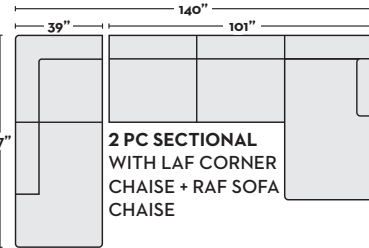

**\$1,695 W/ QN MEMORY FOAM SLEEPER**

- #367577 LINEN
- #367623 BLUE

**2 PC SECTIONAL WITH RAF CORNER CHAISE + LAF SOFA**

**\$1,195**

- #367560 LINEN
- #367606 BLUE

**\$1,695 W/ QN MEMORY FOAM SLEEPER**

- #367576 LINEN
- #367622 BLUE

**2 PC SECTIONAL WITH LAF CORNER CHAISE + RAF SOFA CHAISE**

**\$1,295**

- #367565 LINEN
- #367611 BLUE

**\$1,795 W/ QN MEMORY FOAM SLEEPER**

- #367581 LINEN
- #367627 BLUE

**2 PC SECTIONAL WITH RAF CORNER CHAISE + LAF SOFA CHAISE**