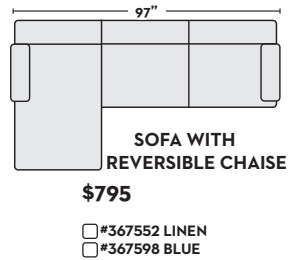

SOFA WITH REVERSIBLE CHAISE

$795

- ☐ #367552 LINEN
- ☐ #367598 BLUE