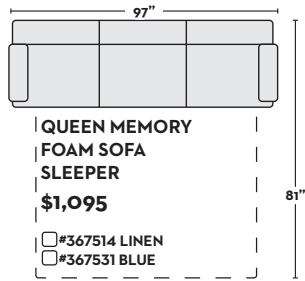

**2 PC SECTIONAL WITH LAF CORNER CHAISE + RAF SOFA CHAISE**

**\$1,295**

- #367565 LINEN
- #367611 BLUE

**\$1,795 W/ QN MEMORY FOAM SLEEPER**

- #367581 LINEN
- #367627 BLUE

**2 PC SECTIONAL WITH RAF CORNER CHAISE + LAF SOFA CHAISE**

**\$1,295**

- #367564 LINEN
- #367610 BLUE

**\$1,795 W/ QN MEMORY FOAM SLEEPER**

- #367580 LINEN
- #367626 BLUE

**QUEEN MEMORY FOAM SOFA SLEEPER WITH REV. CHAISE**

**\$1,295**

- #367557 LINEN
- #367603 BLUE