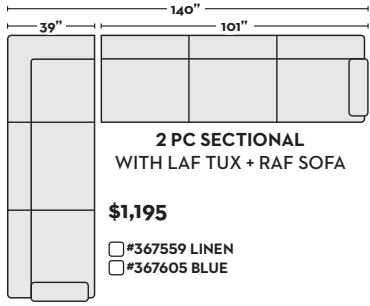

First Name: \_\_\_\_\_ Last Name: \_\_\_\_\_

Customer Signature: \_\_\_\_\_ Date: \_\_\_\_\_

Sales Person Name: \_\_\_\_\_

Sale Order Number: \_\_\_\_\_

**2 PC SECTIONAL WITH LAF TUX + RAF SOFA**

**\$1,195**

- #367559 LINEN
- #367605 BLUE

**\$1,695 W/ QN MEMORY FOAM SLEEPER**

- #367575 LINEN
- #367621 BLUE

**2 PC SECTIONAL WITH RAF TUX + LAF SOFA**

**\$1,195**

- #367558 LINEN
- #367604 BLUE

**\$1,695 W/ QN MEMORY FOAM SLEEPER**

- #367574 LINEN
- #367620 BLUE

**2 PC SECTIONAL WITH LAF TUX + RAF SOFA CHAISE**

**\$1,295**

- #367563 LINEN
- #367609 BLUE

**\$1,795 W/ QN MEMORY FOAM SLEEPER**

- #367579 LINEN
- #367625 BLUE

**2 PC SECTIONAL WITH RAF TUX + LAF SOFA CHAISE**