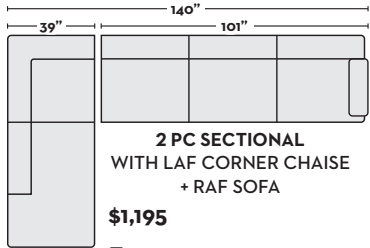

- #367574 LINEN
- #367620 BLUE

**2 PC SECTIONAL WITH LAF TUX + RAF SOFA CHAISE**

**\$1,295**

- #367563 LINEN
- #367609 BLUE

**\$1,795 W/ QN MEMORY FOAM SLEEPER**

- #367579 LINEN
- #367625 BLUE

**2 PC SECTIONAL WITH RAF TUX + LAF SOFA CHAISE**

**\$1,295**

- #367562 LINEN
- #367608 BLUE

**\$1,795 W/ QN MEMORY FOAM SLEEPER**

- #367578 LINEN
- #367624 BLUE

**2 PC SECTIONAL WITH LAF CORNER CHAISE + RAF SOFA**

**\$1,195**

- #367561 LINEN
- #367607 BLUE