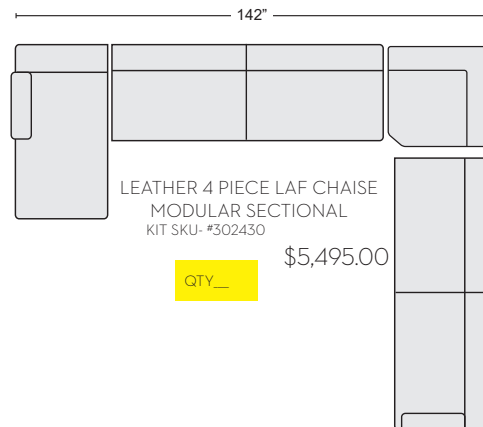

*LAST UPDATED 11/28/23

First Name: _____ Last Name: _____

Customer Signature: _____ Date: _____

Sales Person Name: _____

Sale Order Number: _____

LEATHER 2 PIECE RAF CHAISE
MODULAR SECTIONAL
KIT SKU- #302441

QTY_ \$2,720.00

LEATHER 2 PIECE LAF CHAISE
MODULAR SECTIONAL
KIT SKU- #302432

QTY_ \$2,720.00

LEATHER 3 PIECE "L" MODULAR
SECTIONAL
KIT SKU- #302437

QTY_ \$4,415.00

LEATHER 4 PIECE "L" MODULAR
SECTIONAL W/ARMLESS CHAIR
KIT SKU- #302439

QTY_ \$5,195.00

LEATHER 4 PIECE RAF CHAISE
MODULAR SECTIONAL
KIT SKU- #302435

QTY_ \$5,495.00

LEATHER 4 PIECE LAF CHAISE
MODULAR SECTIONAL
KIT SKU- #302430

QTY_ \$5,495.00

LAF LOVESEAT
#302434 \$1,460.00

QTY_

RAF LOVESEAT
#302429 \$1,460.00

QTY_

ARMLESS LOVESEAT
#302428 \$1,280.00

QTY_

CORNER WEDGE
#302443 \$1,495.00

QTY_

LEATHER ARMLESS CHAIR
#302448 \$780.00

QTY_