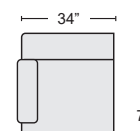

RAF LOVESEAT
#302429 \$1,460.00

QTY_

ARMLESS LOVESEAT
#302428 \$1,280.00

QTY_

CORNER WEDGE
#302443 \$1,495.00

QTY_

LEATHER ARMLESS CHAIR
#302448 \$780.00

QTY_