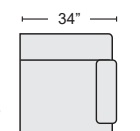

RAF CHAISE
#302444 $1,260.00

QTY_