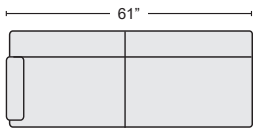

QTY_ \$5,195.00

LEATHER 4 PIECE RAF CHAISE
MODULAR SECTIONAL
KIT SKU- #302435

QTY_ \$5,495.00

LEATHER 4 PIECE LAF CHAISE
MODULAR SECTIONAL
KIT SKU- #302430

QTY_ \$5,495.00

LAF LOVESEAT
#302434 \$1,460.00

QTY_