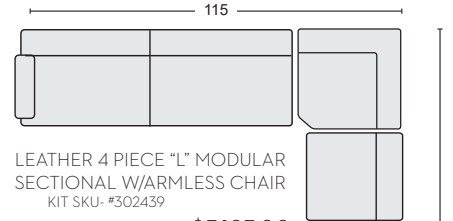

QTY_ \$2,720.00

LEATHER 2 PIECE LAF CHAISE
MODULAR SECTIONAL
KIT SKU- #302432

QTY_ \$2,720.00

LEATHER 3 PIECE "L" MODULAR
SECTIONAL
KIT SKU- #302437

QTY_ \$4,415.00

LEATHER 4 PIECE "L" MODULAR
SECTIONAL W/ARMLESS CHAIR
KIT SKU- #302439