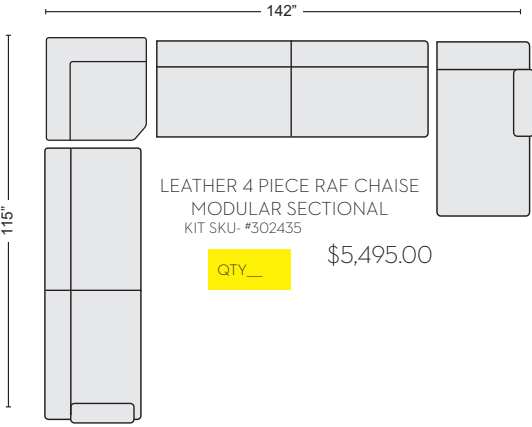

QTY_ \$2,720.00

LEATHER 2 PIECE LAF CHAISE
MODULAR SECTIONAL
KIT SKU- #302432

QTY_ \$2,720.00

LEATHER 3 PIECE "L" MODULAR
SECTIONAL
KIT SKU- #302437

QTY_ \$4,415.00

LEATHER 4 PIECE "L" MODULAR
SECTIONAL W/ARMLESS CHAIR
KIT SKU- #302439

QTY_ \$5,195.00

LEATHER 4 PIECE RAF CHAISE
MODULAR SECTIONAL
KIT SKU- #302435

QTY_ \$5,495.00

LEATHER 4 PIECE LAF CHAISE
MODULAR SECTIONAL
KIT SKU- #302430

QTY_ \$5,495.00

LAF LOVESEAT
#302434 \$1,460.00

QTY_