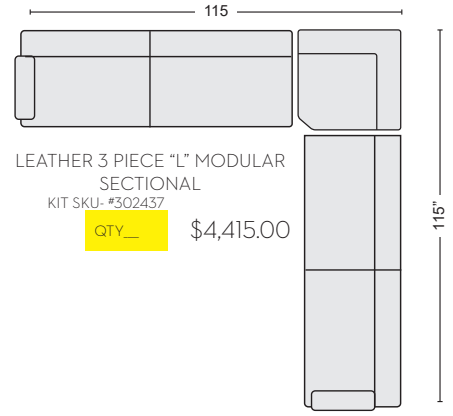

LEATHER 3 PIECE "L" MODULAR
SECTIONAL
KIT SKU- #302437

QTY_ $4,415.00