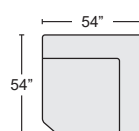

RAF LOVESEAT
#302429 \$1,460.00

QTY_

ARMLESS LOVESEAT
#302428 \$1,280.00

QTY_

CORNER WEDGE
#302443 \$1,495.00

QTY_

LEATHER ARMLESS CHAIR
#302448 \$780.00

QTY_