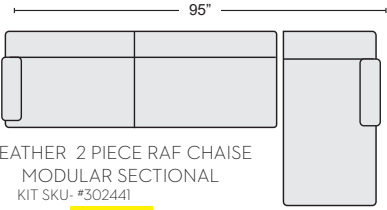

*LAST UPDATED 11/28/23

First Name: _____ Last Name: _____

Customer Signature: _____ Date: _____

Sales Person Name: _____

Sale Order Number: _____

LEATHER 2 PIECE RAF CHAISE
MODULAR SECTIONAL
KIT SKU- #302441