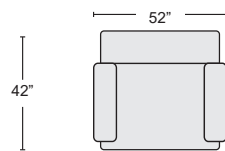

LAF CHAISE
#302445 \$1,260.00

QTY_

RAF CHAISE
#302444 \$1,260.00

QTY_

LEATHER SOFA
#302422 \$2,195.00

QTY_

LEATHER LOVESEAT
#302421 \$2,095.00

QTY_