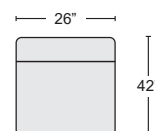

RAF LOVESEAT
#302429 \$1,460.00

QTY_

ARMLESS LOVESEAT
#302428 \$1,280.00

QTY_

CORNER WEDGE
#302443 \$1,495.00

QTY_

LEATHER ARMLESS CHAIR
#302448 \$780.00

QTY_