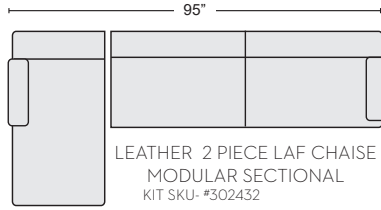

LEATHER 2 PIECE LAF CHAISE
MODULAR SECTIONAL
KIT SKU- #302432

QTY_ $2,720.00