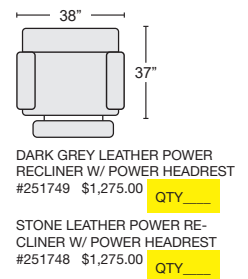

STONE LARGE COCKTAIL OTTOMAN #251723 \$725.00 QTY_____

DARK GREY LEATHER POWER RECLINER W/ POWER HEADREST #251749 \$1,275.00 QTY_____

STONE LEATHER POWER RECLINER W/ POWER HEADREST #251748 \$1,275.00 QTY_____