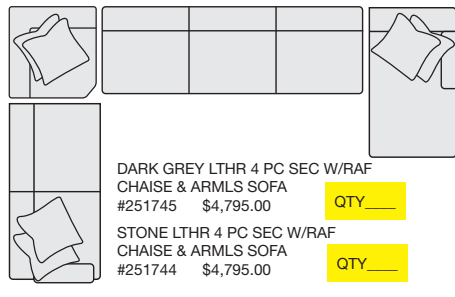

DARK GREY LTHR 4 PC SEC W/RAF CHAISE & ARMLS SOFA #251745 $4,795.00 QTY_____

STONE LTHR 4 PC SEC W/RAF CHAISE & ARMLS SOFA #251744 $4,795.00 QTY_____