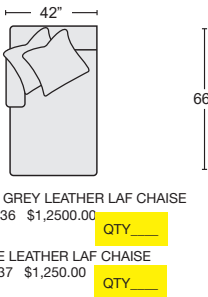

STONE LEATHER LAF LOVESEAT #251733 $1,250.00 QTY_____

DARK GREY LEATHER RAF CHAISE #251738 $1,250.00 QTY_____

STONE LEATHER RAF CHAISE #251739 $1,250.00 QTY_____

DARK GREY LEATHER LAF CHAISE #251736 $1,250.00 QTY_____

STONE LEATHER LAF CHAISE #251737 $1,250.00 QTY_____