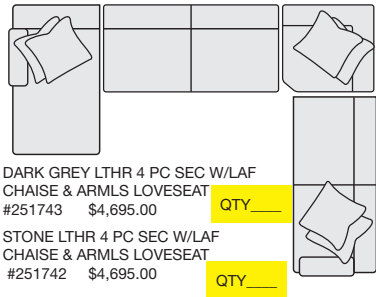

DARK GREY LTHR 2 PC SEC W/RAF CHAISE & LAF LOVESEAT #256183 \$2,500.00 QTY_____

STONE LTHR 2 PC SEC W/RAF CHAISE & LAF LOVESEAT #256184 \$2,500.00 QTY_____

DARK GREY LTHR 4 PC SEC W/LAF CHAISE & ARMLS SOFA #251741 \$4,795.00 QTY_____

STONE LTHR 4 PC SEC W/LAF CHAISE & ARMLS SOFA #251740 \$4,795.00 QTY_____

DARK GREY LTHR 4 PC SEC W/RAF CHAISE & ARMLS SOFA #251745 \$4,795.00 QTY_____

STONE LTHR 4 PC SEC W/RAF CHAISE & ARMLS SOFA #251744 \$4,795.00 QTY_____

DARK GREY LTHR 4 PC SEC W/RAF & LAF LOVESEAT, ARMLS CHR AND CNR #256595 \$3,995.00 QTY_____

STONE LTHR 4 PC SEC W/RAF & LAF LOVESEAT, ARMLS CHR AND CNR #256597 \$3,995.00 QTY_____

DARK GREY LTHR 4 PC SEC W/LAF CHAISE & ARMLS LOVESEAT #251743 \$4,695.00 QTY_____

STONE LTHR 4 PC SEC W/LAF CHAISE & ARMLS LOVESEAT #251742 \$4,695.00 QTY_____

DARK GREY LTHR 4 PC SEC W/RAF CHAISE & ARMLS LOVESEAT #251746 \$4,695.00 QTY_____

STONE LTHR 4 PC SEC W/RAF CHAISE & ARMLS LOVESEAT #251747 \$4,695.00 QTY_____