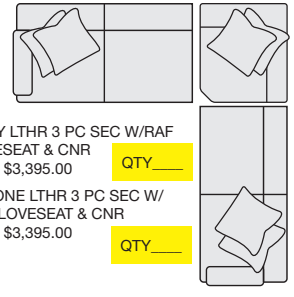

DARK GREY LTHR 4 PC SEC W/RAF & LAF LOVESEAT, ARMLS CHR AND CNR #256595 \$3,995.00 QTY_____

STONE LTHR 4 PC SEC W/RAF & LAF LOVESEAT, ARMLS CHR AND CNR #256597 \$3,995.00 QTY_____

DARK GREY LTHR 4 PC SEC W/LAF CHAISE & ARMLS LOVESEAT #251743 \$4,695.00 QTY_____

STONE LTHR 4 PC SEC W/LAF CHAISE & ARMLS LOVESEAT #251742 \$4,695.00 QTY_____

DARK GREY LTHR 4 PC SEC W/RAF CHAISE & ARMLS LOVESEAT #251746 \$4,695.00 QTY_____

STONE LTHR 4 PC SEC W/RAF CHAISE & ARMLS LOVESEAT #251747 \$4,695.00 QTY_____

DARK GREY LTHR 3 PC SEC W/RAF & LAF LOVESEAT & CNR #256594 \$3,395.00 QTY_____

GREER STONE LTHR 3 PC SEC W/RAF & LAF LOVESEAT & CNR #256596 \$3,395.00 QTY_____

DARK GREY LEATHER LAF/LOVESEAT #251732 \$1,250.00 QTY_____