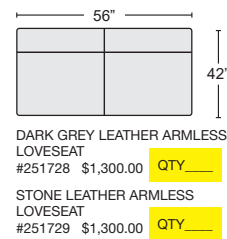

DARK GREY LEATHER ARMLESS LOVESEAT #251728 $1,300.00 QTY_____

STONE LEATHER ARMLESS LOVESEAT #251729 $1,300.00 QTY_____