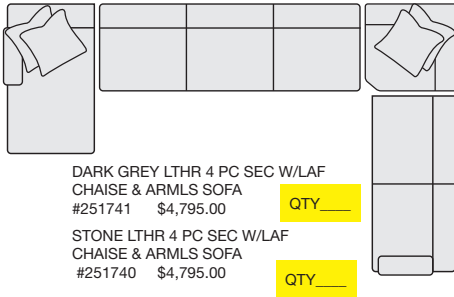

First Name: _____ Last Name: _____

Customer Signature: _____ Date: _____

Sales Person Name: _____

Sale Order Number: _____

DARK GREY LTHR 2 PC SEC W/LAF CHAISE & RAF LOVESEAT #256185 \$2,500.00 QTY_____

STONE LTHR 2 PC SEC W/LAF CHAISE & RAF LOVESEAT #256186 \$2,500.00 QTY_____

DARK GREY LTHR 2 PC SEC W/RAF CHAISE & LAF LOVESEAT #256183 \$2,500.00 QTY_____

STONE LTHR 2 PC SEC W/RAF CHAISE & LAF LOVESEAT #256184 \$2,500.00 QTY_____

DARK GREY LTHR 4 PC SEC W/LAF CHAISE & ARMLS SOFA #251741 \$4,795.00 QTY_____

STONE LTHR 4 PC SEC W/LAF CHAISE & ARMLS SOFA #251740 \$4,795.00 QTY_____

DARK GREY LTHR 4 PC SEC W/RAF CHAISE & ARMLS SOFA #251745 \$4,795.00 QTY_____

STONE LTHR 4 PC SEC W/RAF CHAISE & ARMLS SOFA #251744 \$4,795.00 QTY_____

DARK GREY LTHR 3 PC SEC W/RAF & LAF LOVESEAT & CNR #256594 \$3,395.00 QTY_____

GREER STONE LTHR 3 PC SEC W/RAF & LAF LOVESEAT & CNR #256596 \$3,395.00 QTY_____

DARK GREY LEATHER LAF/LOVESEAT #251732 \$1,250.00 QTY_____