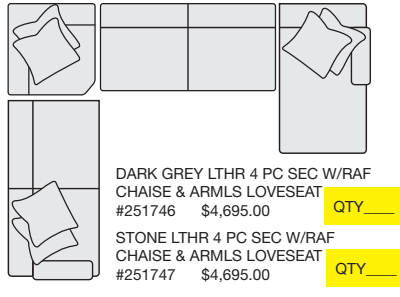

DARK GREY LTHR 2 PC SEC W/RAF CHAISE & LAF LOVESEAT #256183 \$2,500.00 QTY_____

STONE LTHR 2 PC SEC W/RAF CHAISE & LAF LOVESEAT #256184 \$2,500.00 QTY_____

DARK GREY LTHR 4 PC SEC W/LAF CHAISE & ARMLS SOFA #251741 \$4,795.00 QTY_____

STONE LTHR 4 PC SEC W/LAF CHAISE & ARMLS SOFA #251740 \$4,795.00 QTY_____

DARK GREY LTHR 4 PC SEC W/RAF CHAISE & ARMLS SOFA #251745 \$4,795.00 QTY_____

STONE LTHR 4 PC SEC W/RAF CHAISE & ARMLS SOFA #251744 \$4,795.00 QTY_____

DARK GREY LTHR 4 PC SEC W/RAF & LAF LOVESEAT, ARMLS CHR AND CNR #256595 \$3,995.00 QTY_____

STONE LTHR 4 PC SEC W/RAF & LAF LOVESEAT, ARMLS CHR AND CNR #256597 \$3,995.00 QTY_____

DARK GREY LTHR 4 PC SEC W/LAF CHAISE & ARMLS LOVESEAT #251743 \$4,695.00 QTY_____

STONE LTHR 4 PC SEC W/LAF CHAISE & ARMLS LOVESEAT #251742 \$4,695.00 QTY_____

DARK GREY LTHR 4 PC SEC W/RAF CHAISE & ARMLS LOVESEAT #251746 \$4,695.00 QTY_____

STONE LTHR 4 PC SEC W/RAF CHAISE & ARMLS LOVESEAT #251747 \$4,695.00 QTY_____