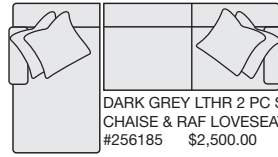

First Name: _____ Last Name: _____

Customer Signature: _____ Date: _____

Sales Person Name: _____

Sale Order Number: _____

DARK GREY LTHR 2 PC SEC W/LAF CHAISE & RAF LOVESEAT #256185 \$2,500.00 QTY_____

STONE LTHR 2 PC SEC W/LAF CHAISE & RAF LOVESEAT #256186 \$2,500.00 QTY_____

DARK GREY LTHR 2 PC SEC W/RAF CHAISE & LAF LOVESEAT #256183 \$2,500.00 QTY_____

STONE LTHR 2 PC SEC W/RAF CHAISE & LAF LOVESEAT #256184 \$2,500.00 QTY_____

DARK GREY LTHR 4 PC SEC W/LAF CHAISE & ARMLS SOFA #251741 \$4,795.00 QTY_____