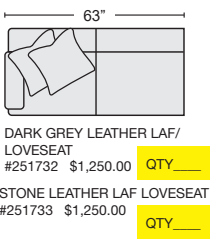

DARK GREY LTHR 4 PC SEC W/RAF & LAF LOVESEAT, ARMLS CHR AND CNR #256595 \$3,995.00 QTY_____

STONE LTHR 4 PC SEC W/RAF & LAF LOVESEAT, ARMLS CHR AND CNR #256597 \$3,995.00 QTY_____

DARK GREY LTHR 4 PC SEC W/LAF CHAISE & ARMLS LOVESEAT #251743 \$4,695.00 QTY_____

STONE LTHR 4 PC SEC W/LAF CHAISE & ARMLS LOVESEAT #251742 \$4,695.00 QTY_____

DARK GREY LTHR 4 PC SEC W/RAF CHAISE & ARMLS LOVESEAT #251746 \$4,695.00 QTY_____

STONE LTHR 4 PC SEC W/RAF CHAISE & ARMLS LOVESEAT #251747 \$4,695.00 QTY_____

DARK GREY LTHR 3 PC SEC W/RAF & LAF LOVESEAT & CNR #256594 \$3,395.00 QTY_____

GREER STONE LTHR 3 PC SEC W/RAF & LAF LOVESEAT & CNR #256596 \$3,395.00 QTY_____

DARK GREY LEATHER LAF/LOVESEAT #251732 \$1,250.00 QTY_____