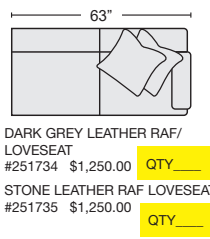

DARK GREY LEATHER LAF/LOVESEAT #251732 $1,250.00 QTY_____

DARK GREY LEATHER RAF/LOVESEAT #251734 $1,250.00 QTY_____