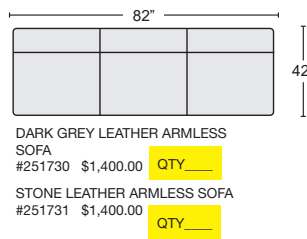

DARK GREY LEATHER ARMLESS SOFA #251730 $1,400.00 QTY_____

STONE LEATHER ARMLESS SOFA #251731 $1,400.00 QTY_____