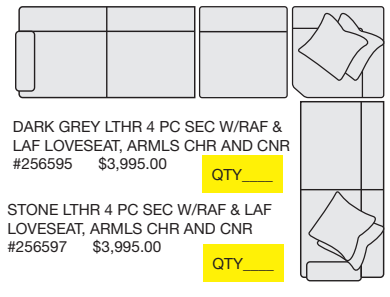

DARK GREY LTHR 2 PC SEC W/RAF CHAISE & LAF LOVESEAT #256183 \$2,500.00 QTY_____

STONE LTHR 2 PC SEC W/RAF CHAISE & LAF LOVESEAT #256184 \$2,500.00 QTY_____

DARK GREY LTHR 4 PC SEC W/LAF CHAISE & ARMLS SOFA #251741 \$4,795.00 QTY_____

STONE LTHR 4 PC SEC W/LAF CHAISE & ARMLS SOFA #251740 \$4,795.00 QTY_____

DARK GREY LTHR 4 PC SEC W/RAF CHAISE & ARMLS SOFA #251745 \$4,795.00 QTY_____

STONE LTHR 4 PC SEC W/RAF CHAISE & ARMLS SOFA #251744 \$4,795.00 QTY_____

DARK GREY LTHR 4 PC SEC W/RAF & LAF LOVESEAT, ARMLS CHR AND CNR #256595 \$3,995.00 QTY_____

STONE LTHR 4 PC SEC W/RAF & LAF LOVESEAT, ARMLS CHR AND CNR #256597 \$3,995.00 QTY_____

DARK GREY LTHR 4 PC SEC W/LAF CHAISE & ARMLS LOVESEAT #251743 \$4,695.00 QTY_____

DARK GREY LTHR 3 PC SEC W/RAF & LAF LOVESEAT & CNR #256594 \$3,395.00 QTY_____

GREER STONE LTHR 3 PC SEC W/RAF & LAF LOVESEAT & CNR #256596 \$3,395.00 QTY_____

DARK GREY LEATHER LAF/LOVESEAT #251732 \$1,250.00 QTY_____