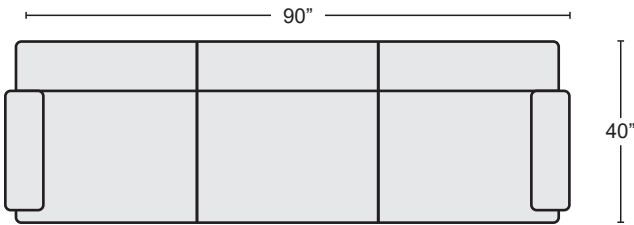

*LAST UPDATED 06/26/23

First Name: _____ Last Name: _____

Guest Signature: _____ Date: _____

Sales Person Name: _____

Sale Order Number: _____

WHEAT LEATHER SOFA
#248522 \$1,695.00

QTY

BLACKBERRY LEATHER SOFA
#228145 \$1,695.00