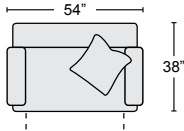

Sales Person Name: _____

FABRIC OPTIONS

TOSS PILLOW OPTION

ETHAN III TWIN SLEEPER
W/ PILLOW TOP MATTRESS
#248442 \$895.00

QTY

ETHAN III TWIN SLEEPER
W/ MEMORY FOAM MATTRESS
#248447 \$1,095.00

QTY

ETHAN III FULL SLEEPER
W/ PILLOW TOP MATTRESS
#248439 \$950.00