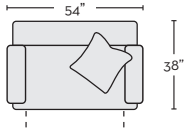

*LAST UPDATED 12/05/23

First Name: _____ Last Name: _____

Guest Signature: _____ Date: _____

Sales Person Name: _____

Sale Order Number: _____

FABRIC OPTIONS

TOSS PILLOW OPTION

ETHAN V TWIN SLEEPER
W/ MEMORY FOAM MATTRESS
#326836 \$1,395.00