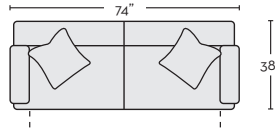

ETHAN V FULL SLEEPER
W/ MEMORY FOAM MATTRESS
#326833 $1,495.00

QTY_