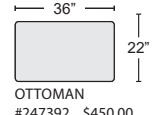

ONLY 1 ACCENT FABRIC OPTION PER SECTIONAL.

SWIVEL ACCENT CHAIR
 #247394 \$795.00 QTY _____

CHAIR
 #247390 \$750.00 QTY _____

LOVESEAT
 #247391 \$780.00 QTY _____

SOFA
 #247393 \$795.00 QTY _____

OTTOMAN
 #247392 \$450.00 QTY _____