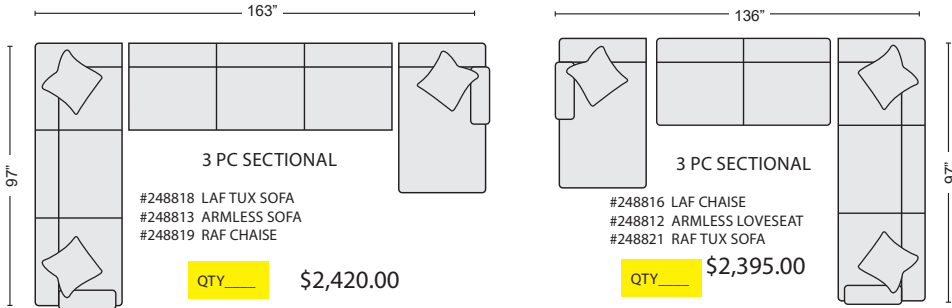

*LAST UPDATED 05/11/21

First Name: _____ Last Name: _____

Guest Signature: _____ Date: _____

Sales Person Name: _____

Sale Order Number: _____

Initial: _____

* ALL SECTIONAL PIECES WILL SHIP WITH BRACKETS.
 SECTIONAL PIECES CANNOT BE REQUESTED TO BE MADE WITHOUT BRACKETS.*

ONLY 1 ACCENT FABRIC OPTION PER SECTIONAL.

SWIVEL ACCENT CHAIR
 #247394 \$795.00 QTY _____

CHAIR
 #247390 \$750.00 QTY _____

LOVESEAT
 #247391 \$780.00 QTY _____

SOFA
 #247393 \$795.00 QTY _____

OTTOMAN
 #247392 \$450.00 QTY _____

LAF TUX SOFA
 #248818 \$850.00 QTY _____

RAF TUX SOFA
 #248821 \$850.00 QTY _____

LAF SOFA
 #248810 \$845.00 QTY _____

RAF SOFA
 #248814 \$845.00 QTY _____

CORNER UNIT
 #248815 \$695.00 QTY _____

LAF CHAISE
 #248816 QTY _____ \$795.00