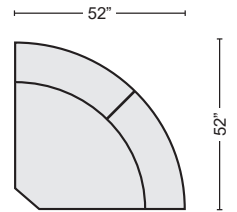

QTY _____

POWER ARMLESS RECLINER WITH POWER HEADREST
#340851 \$550.00

QTY _____

CORNER WEDGE
#340862 \$545.00

QTY _____

ARMLESS CHAIR
#340850 \$350.00

QTY _____

CONSOLE W/WIRELESS CHARGING & MANUAL POP OUT CPHLDRS
#340863 \$350.00