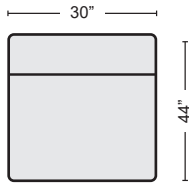

QTY _____

POWER ARMLESS RECLINER WITH POWER HEADREST
#340851 \$550.00

QTY _____

CORNER WEDGE
#340862 \$545.00

QTY _____

ARMLESS CHAIR
#340850 \$350.00

QTY _____

CONSOLE W/WIRELESS CHARGING & MANUAL POP OUT CPHLDRS
#340863 \$350.00