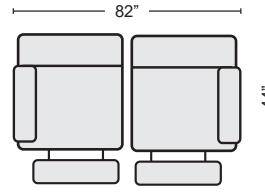

*LAST UPDATED 02/11/25

First Name: _____ Last Name: _____

Guest Signature: _____ Date: _____

Sales Person Name: _____

Sale Order Number: _____

2 PC POWER RECLINING MODULAR LOVESEAT
KIT SKU- #340854

QTY _____ \$1,300.00