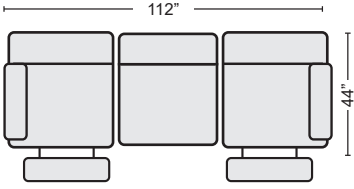

3 PC POWER RECLINING MODULAR SOFA
KIT SKU- #340856

QTY _____ $1,650.00