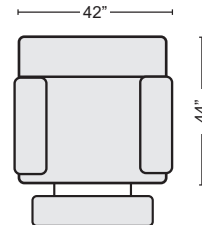

POWER RECLINER WITH POWER HEADREST & USB
#340849 $695.00

QTY _____