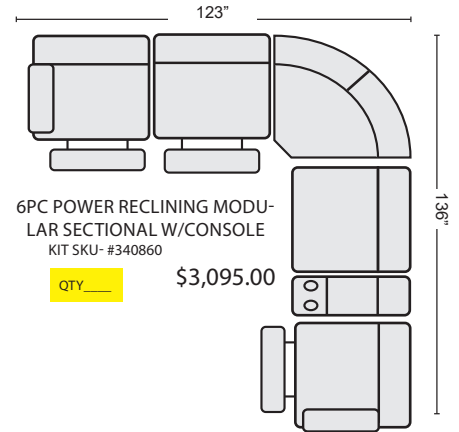

6 PC POWER RECLINING MODULAR SECTIONAL W/CONSOLE
KIT SKU- #340860

QTY _____ $3,095.00