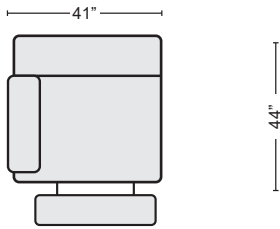

LAF POWER RECLINER WITH POWER HEADREST
#340853 $650.00

QTY _____