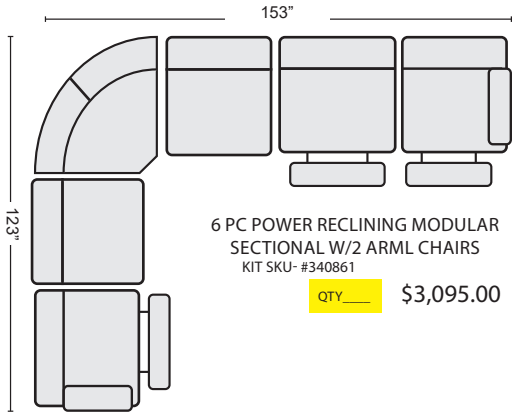

6 PC POWER RECLINING MODULAR SECTIONAL W/2 ARML CHAIRS
KIT SKU- #340861

QTY _____ $3,095.00