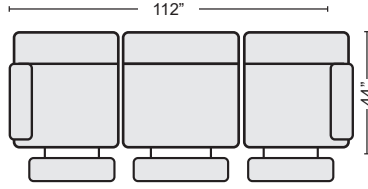

3 PC POWER TRIPLE RECLINING MODULAR SOFA
KIT SKU- #340858

QTY _____ $1,850.00