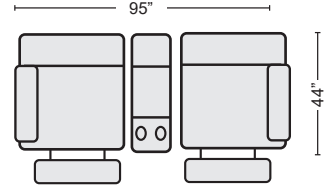

*LAST UPDATED 02/11/25

First Name: _____ Last Name: _____

Guest Signature: _____ Date: _____

Sales Person Name: _____

Sale Order Number: _____

2 PC POWER RECLINING MODULAR LOVESEAT
KIT SKU- #340854

QTY _____ \$1,300.00