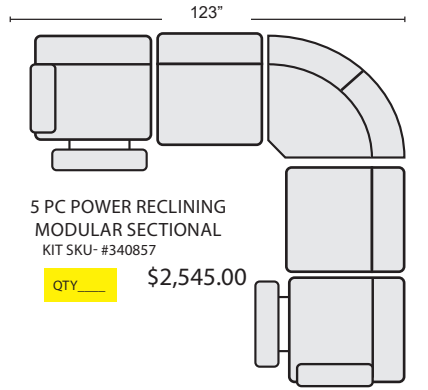

QTY _____ \$1,850.00

5 PC POWER RECLINING MODULAR THEATER SECTIONAL
KIT SKU- #340859

QTY _____ \$2,550.00

6 PC POWER RECLINING MODULAR SECTIONAL W/2 ARML CHAIRS
KIT SKU- #340861

QTY _____ \$3,095.00

5 PC POWER RECLINING MODULAR SECTIONAL
KIT SKU- #340857