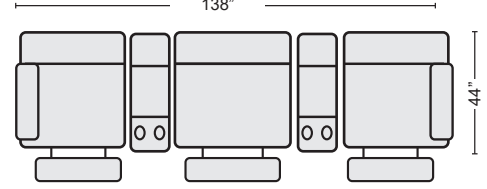

5 PC POWER RECLINING MODULAR THEATER SECTIONAL
KIT SKU- #340859

QTY _____ $2,550.00