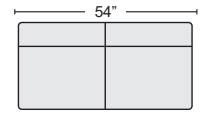

ARMLESS LOVESEAT
#247139 $750.00

QTY___