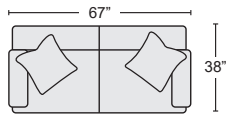

LOVESEAT
#247147 $880.00

QTY___