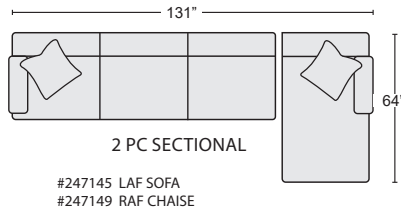

QTY\_\_\_ \$1,740.00

\* ALL SECTIONAL PIECES WILL SHIP WITH BRACKETS.  
SECTIONAL PIECES CANNOT BE REQUESTED TO BE MADE WITHOUT BRACKETS.\*

\*ONLY 1 ACCENT FABRIC OPTION PER SECTIONAL.\*

CHAIR  
#247141 \$750.00