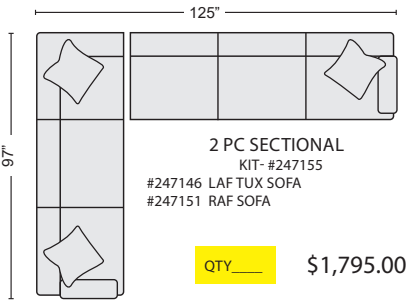

QTY___ $1,795.00