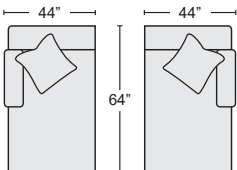

LAF CHAISE
#247143
QTY___
$895.00

RAF CHAISE
#247149
QTY___
$895.00