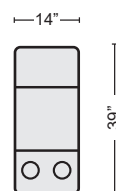

BROWN STRAIGHT CONSOLE
#255204 $190.00 QTY _____

CHARCOAL STRAIGHT CONSOLE
#255196 $190.00 QTY _____