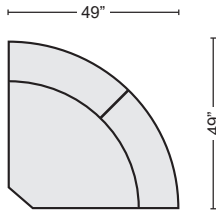

BROWN WEDGE
#255203 $495.00 QTY _____

CHARCOAL WEDGE
#255195 $495.00 QTY _____