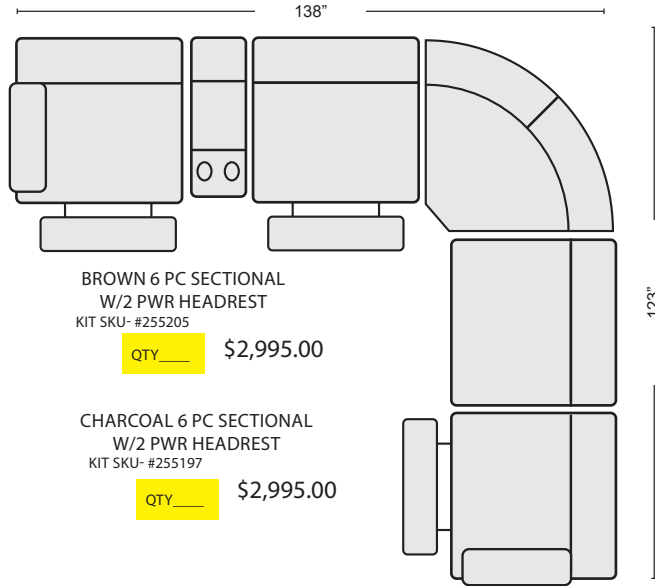

BROWN 6 PC SECTIONAL  
W/2 PWR HEADREST  
KIT SKU- #255205  
QTY \_\_\_\_\_ \$2,995.00

CHARCOAL 6 PC SECTIONAL  
W/2 PWR HEADREST  
KIT SKU- #255197  
QTY \_\_\_\_\_ \$2,995.00

BROWN LAF PWR RECL W/USB & POWER HEADREST  
#255199 \$780.00 QTY \_\_\_\_\_