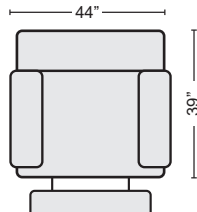

BROWN POWER RECLINER W/POWER HEADREST
#255201 $895.00 QTY _____

CHARCOAL POWER RECLINER W/POWER HEADREST
#255193 $895.00 QTY _____