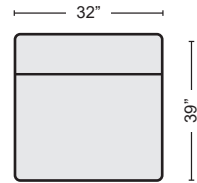

BROWN ARMLESS CHAIR
#255202 $300.00 QTY _____

CHARCOAL ARMLESS CHAIR
#255194 $300.00 QTY _____