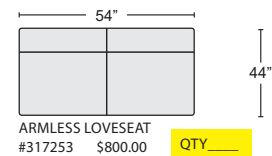

RAF LOVESEAT
#317269 $1,000.00
QTY _____

ACCENT STORAGE OTTOMAN
#317251 $595.00
QTY _____

ARMLESS CHAIR
#317252 $750.00
QTY _____

ARMLESS LOVESEAT
#317253 $800.00
QTY _____