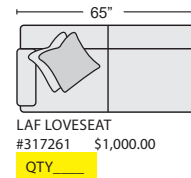

First Name: _____ Last Name: _____
Guest Signature: _____ Date: _____
Sales Person Name: _____
Sale Order Number: _____

Initial: _____

*SECTIONAL PIECES WILL SHIP WITH BRACKETS AND THEY CANNOT BE REQUESTED TO BE MADE WITHOUT BRACKETS.

ONLY 2 ACCENT FABRIC CHOICES PER SECTIONAL REGARDLESS OF HOW MANY PILLOWS COME ON THE PIECE ORDERED.