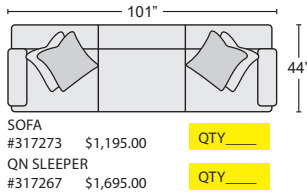

OTTOMAN
#317264 $595.00
QTY _____