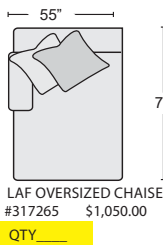

RAF TUX SOFA
#317270 $920.00
QTY _____

RAF OVERSIZED CHAISE
#317266 $1,050.00
QTY _____

LAF OVERSIZED CHAISE
#317265 $1,050.00
QTY _____