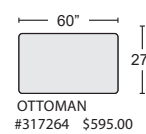

OTTOMAN
#317264 $595.00
QTY _____