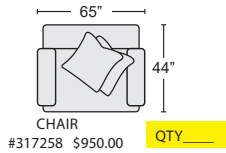

ONLY 2 ACCENT FABRIC CHOICES PER SECTIONAL REGARDLESS OF HOW MANY PILLOWS COME ON THE PIECE ORDERED.

REVERSIBLE CHAISE SLEEPER
KIT#-317271
\$1,795.00
QTY _____

SOFA W/ REV. CHAISE
KIT #-317272
\$1,295.00
QTY _____