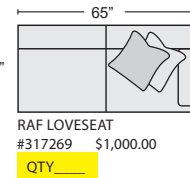

First Name: _____ Last Name: _____
Guest Signature: _____ Date: _____
Sales Person Name: _____
Sale Order Number: _____

Initial: _____

*SECTIONAL PIECES WILL SHIP WITH BRACKETS AND THEY CANNOT BE REQUESTED TO BE MADE WITHOUT BRACKETS.

ONLY 2 ACCENT FABRIC CHOICES PER SECTIONAL REGARDLESS OF HOW MANY PILLOWS COME ON THE PIECE ORDERED.