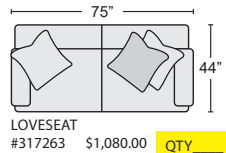

LOVESEAT
#317263 $1,080.00
QTY _____