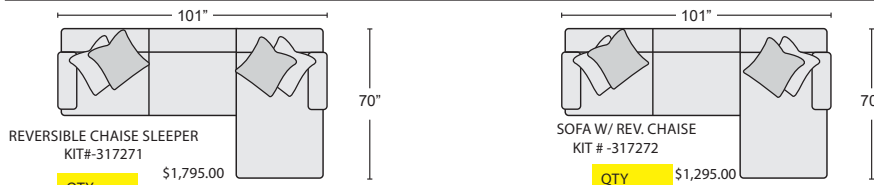

ONLY 2 ACCENT FABRIC CHOICES PER SECTIONAL REGARDLESS OF HOW MANY PILLOWS COME ON THE PIECE ORDERED.

REVERSIBLE CHAISE SLEEPER
KIT#-317271
\$1,795.00
QTY _____

SOFA W/ REV. CHAISE
KIT #-317272
\$1,295.00
QTY _____