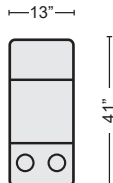

GREY CONSOLE
#247324 $210.00 QTY___

DENIM CONSOLE
#256605 $210.00 QTY___