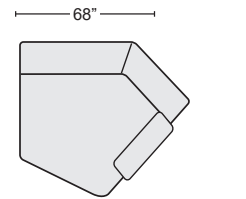

DENIM CORNER WEDGE
#256604 $435.00 QTY___

GREY RAF CUDDLE CHAISE W/ RATCHET HEADREST
#262307 $750.00 QTY___

DENIM RAF CUDDLE CHAISE W/ RATCHET HEADREST
#262306 $750.00 QTY___