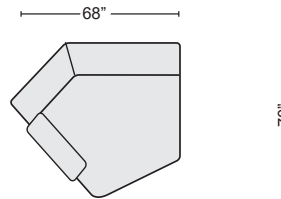

DENIM POWER ARMLESS RECLINER WITH POWER HEADREST
#256601 $610.00 QTY___

GREY RAF CUDDLE CHAISE W/ RATCHET HEADREST
#262305 $750.00 QTY___

DENIM RAF CUDDLE CHAISE W/ RATCHET HEADREST
#262304 $750.00 QTY___