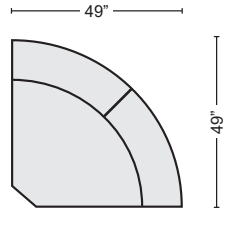

GREY CORNER WEDGE
#247323 $435.00 QTY___