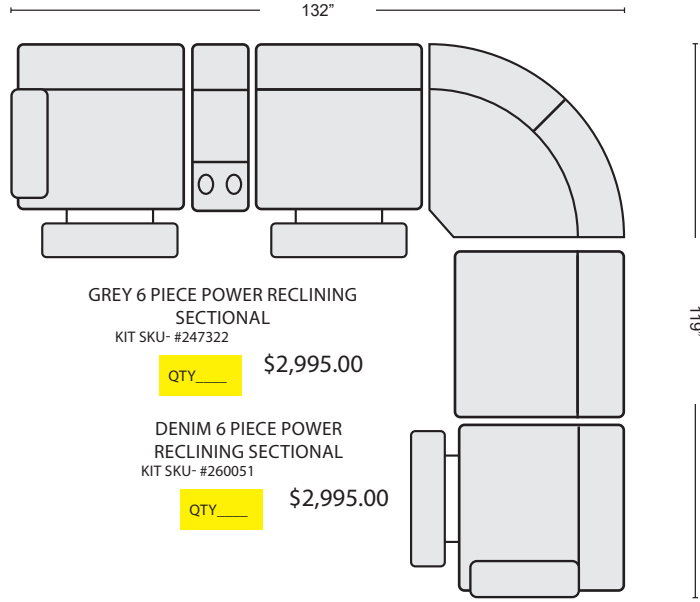

*LAST UPDATED 01/20/21

First Name: _____ Last Name: _____

Guest Signature: _____ Date: _____

Sales Person Name: _____

Sale Order Number: _____

GREY LAF POWER RECLINER WITH POWER HEADREST
#247320 \$670.00 QTY___

DENIM LAF POWER RECLINER WITH POWER HEADREST
#256602 \$670.00 QTY___

GREY RAF POWER RECLINER WITH POWER HEADREST
#247321 \$670.00 QTY___

DENIM RAF POWER RECLINER WITH POWER HEADREST
#256603 \$670.00 QTY___

GREY POWER ARMLESS RECLINER WITH POWER HEADREST
#247318 \$610.00 QTY___

DENIM POWER ARMLESS RECLINER WITH POWER HEADREST
#256601 \$610.00 QTY___

GREY CORNER WEDGE
#247323 \$435.00 QTY___

DENIM CORNER WEDGE
#256604 \$435.00 QTY___