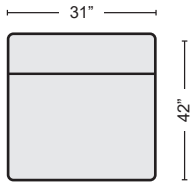

GREY ARMLESS CHAIR
#247319 $400.00 QTY___

DENIM ARMLESS CHAIR
#256600 $400.00 QTY___