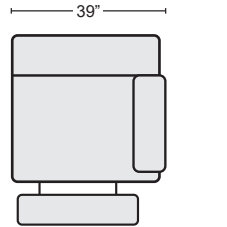

GREY RAF POWER RECLINER WITH
POWER HEADREST
#247321 $775.00

QTY _____