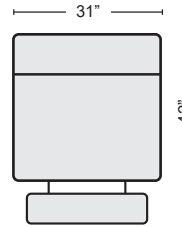

GREY POWER ARMLESS RECLINER WITH
POWER HEADREST
#247318 $695.00

QTY _____