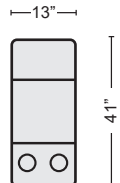

GREY CONSOLE
#247324 $225.00

QTY _____