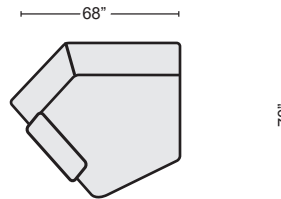

GREY LAF CUDDLER CHAISE W/
RATCHET HEADREST
#262305 $875.00

QTY _____