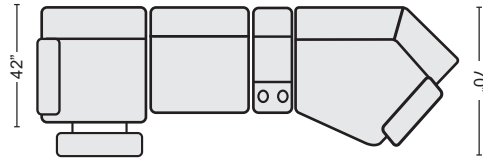

GREY 6 PIECE SECTIONAL W/RAF
CUDDLER CHAISE & CONSOLE
KIT SKU- #271343

QTY _____ $2350.00