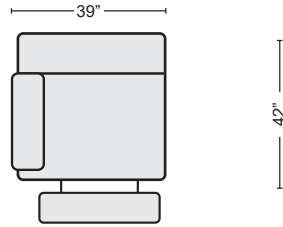

QTY _____ \$2350.00

GREY 6 PIECE POWER
RECLINING SECTIONAL
KIT SKU- #247322

QTY _____ \$3,495.00

GREY 6 PIECE SECTIONAL W/RAF
CUDDLER CHAISE & CONSOLE
KIT SKU- #271343

QTY _____ \$2350.00

GREY LAF POWER RECLINER WITH
POWER HEADREST
#247320 \$775.00