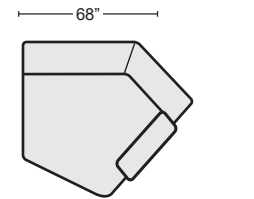

QTY _____

QTY _____

GREY CONSOLE
#247324 \$225.00

QTY _____

GREY LAF CUDDLER CHAISE W/
RATCHET HEADREST
#262305 \$875.00

QTY _____

GREY RAF CUDDLER CHAISE W/
RATCHET HEADREST
#262307 \$875.00

QTY _____