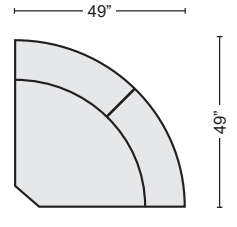

QTY _____

GREY RAF POWER RECLINER WITH
POWER HEADREST
#247321 \$775.00

QTY _____

GREY POWER ARMLESS RECLINER WITH
POWER HEADREST
#247318 \$695.00

QTY _____

GREY CORNER WEDGE
#247323 \$550.00

QTY _____

GREY ARMLESS CHAIR
#247319 \$475.00