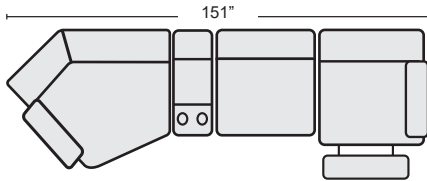

*LAST UPDATED 06/19/23

First Name: _____ Last Name: _____

Guest Signature: _____ Date: _____

Sales Person Name: _____

Sale Order Number: _____

GREY 4 PIECE SECTIONAL W/LAF
CUDDLER CHAISE & CONSOLE
KIT SKU- #271342

QTY _____ \$2350.00

GREY 6 PIECE POWER
RECLINING SECTIONAL
KIT SKU- #247322

QTY _____ \$3,495.00

GREY 6 PIECE SECTIONAL W/RAF
CUDDLER CHAISE & CONSOLE
KIT SKU- #271343

QTY _____ \$2350.00

GREY LAF POWER RECLINER WITH
POWER HEADREST
#247320 \$775.00