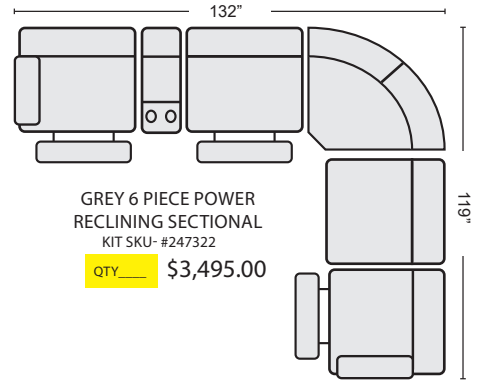

*LAST UPDATED 06/19/23

First Name: _____ Last Name: _____

Guest Signature: _____ Date: _____

Sales Person Name: _____

Sale Order Number: _____

GREY 4 PIECE SECTIONAL W/LAF
CUDDLER CHAISE & CONSOLE
KIT SKU- #271342

QTY _____ \$2350.00

GREY 6 PIECE POWER
RECLINING SECTIONAL
KIT SKU- #247322

QTY _____ \$3,495.00

GREY 6 PIECE SECTIONAL W/RAF
CUDDLER CHAISE & CONSOLE
KIT SKU- #271343

QTY _____ \$2350.00

GREY LAF POWER RECLINER WITH
POWER HEADREST
#247320 \$775.00

QTY _____

GREY RAF POWER RECLINER WITH
POWER HEADREST
#247321 \$775.00

QTY _____

GREY POWER ARMLESS RECLINER WITH
POWER HEADREST
#247318 \$695.00

QTY _____

GREY CORNER WEDGE
#247323 \$550.00

QTY _____

GREY ARMLESS CHAIR
#247319 \$475.00