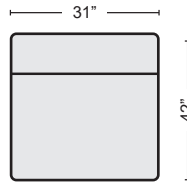

QTY _____

GREY RAF POWER RECLINER WITH
POWER HEADREST
#247321 \$775.00

QTY _____

GREY POWER ARMLESS RECLINER WITH
POWER HEADREST
#247318 \$695.00

QTY _____

GREY CORNER WEDGE
#247323 \$550.00

QTY _____

GREY ARMLESS CHAIR
#247319 \$475.00